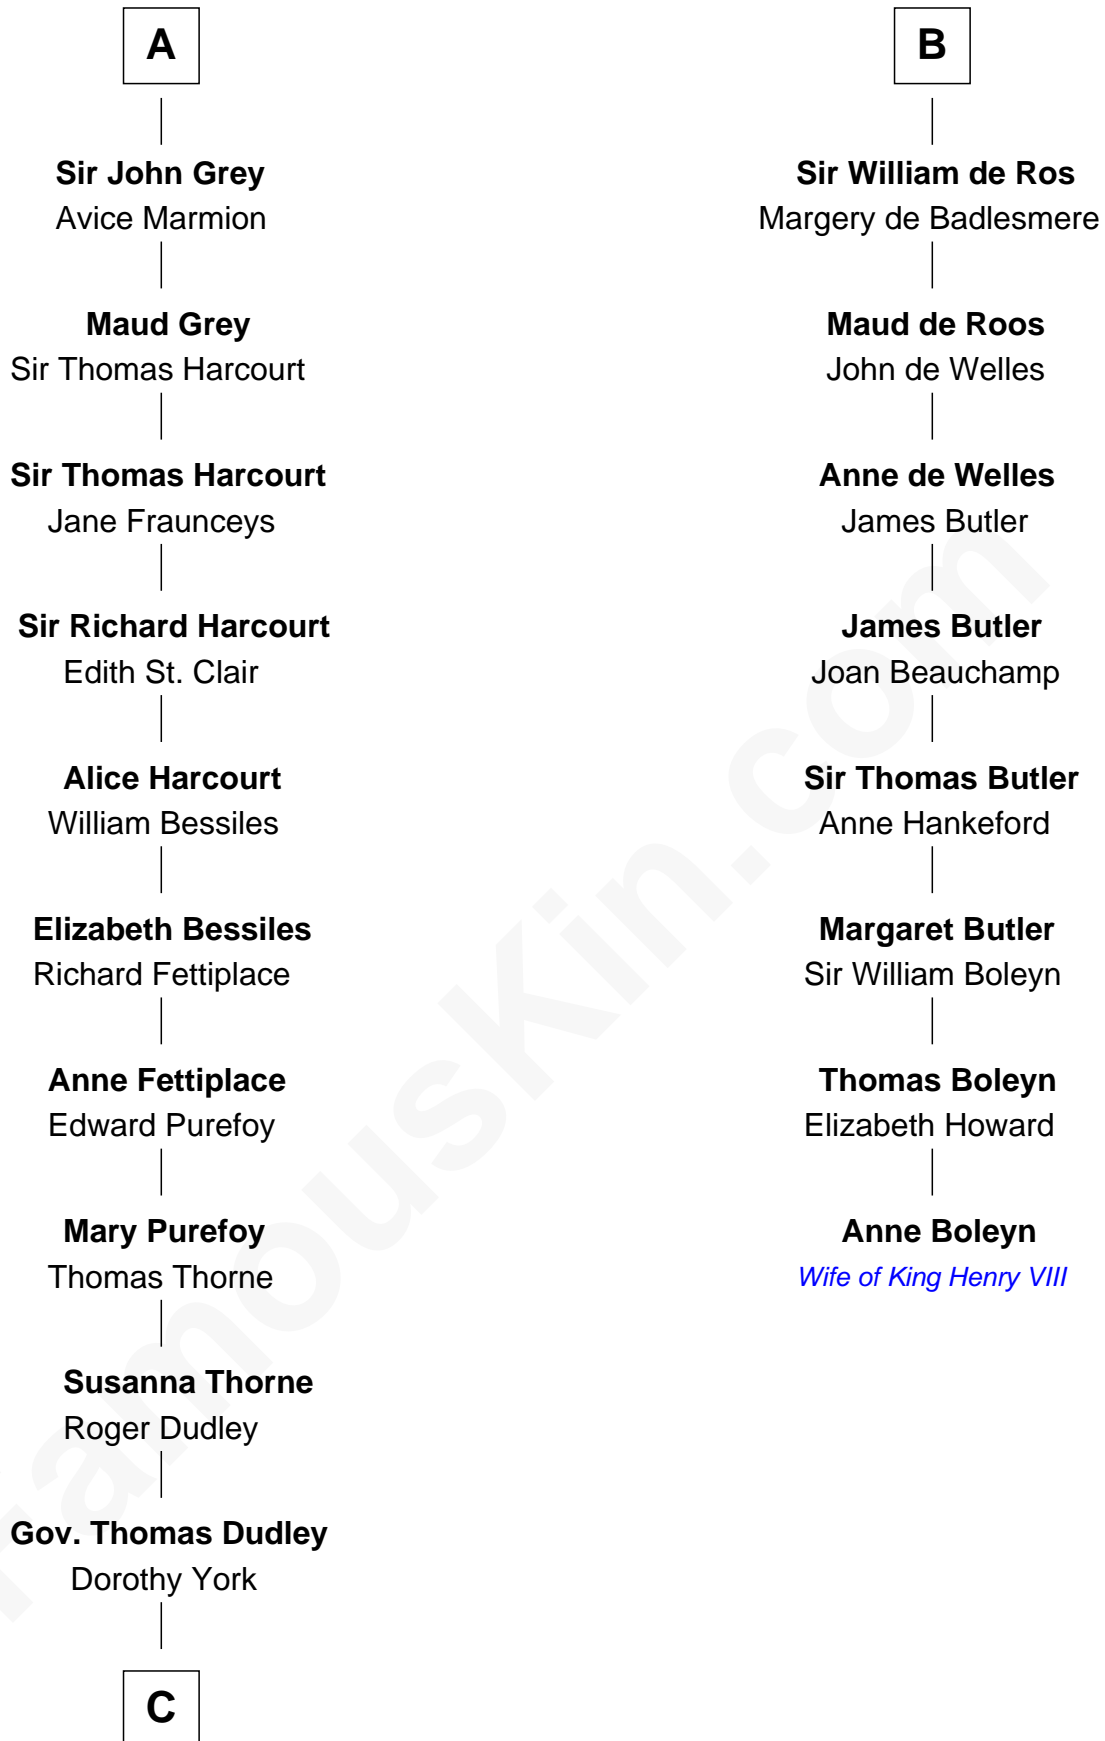

FamousKin.com

Relationship Chart of

Bathsheba (Ruggles) Spooner

First woman executed for murder in U.S. by non-British government

14th cousin 7 times removed of

Anne Boleyn

2nd Wife of King Henry VIII

C

Mercy Dudley
Rev. John Woodbridge

Martha Woodbridge
Samuel Ruggles

Rev. Timothy Ruggles
Mary White

Timothy Dwight Ruggles
Bathsheba Bourne

Bathsheba (Ruggles) Spooner
First Woman Executed in U.S.

FamousKin.com