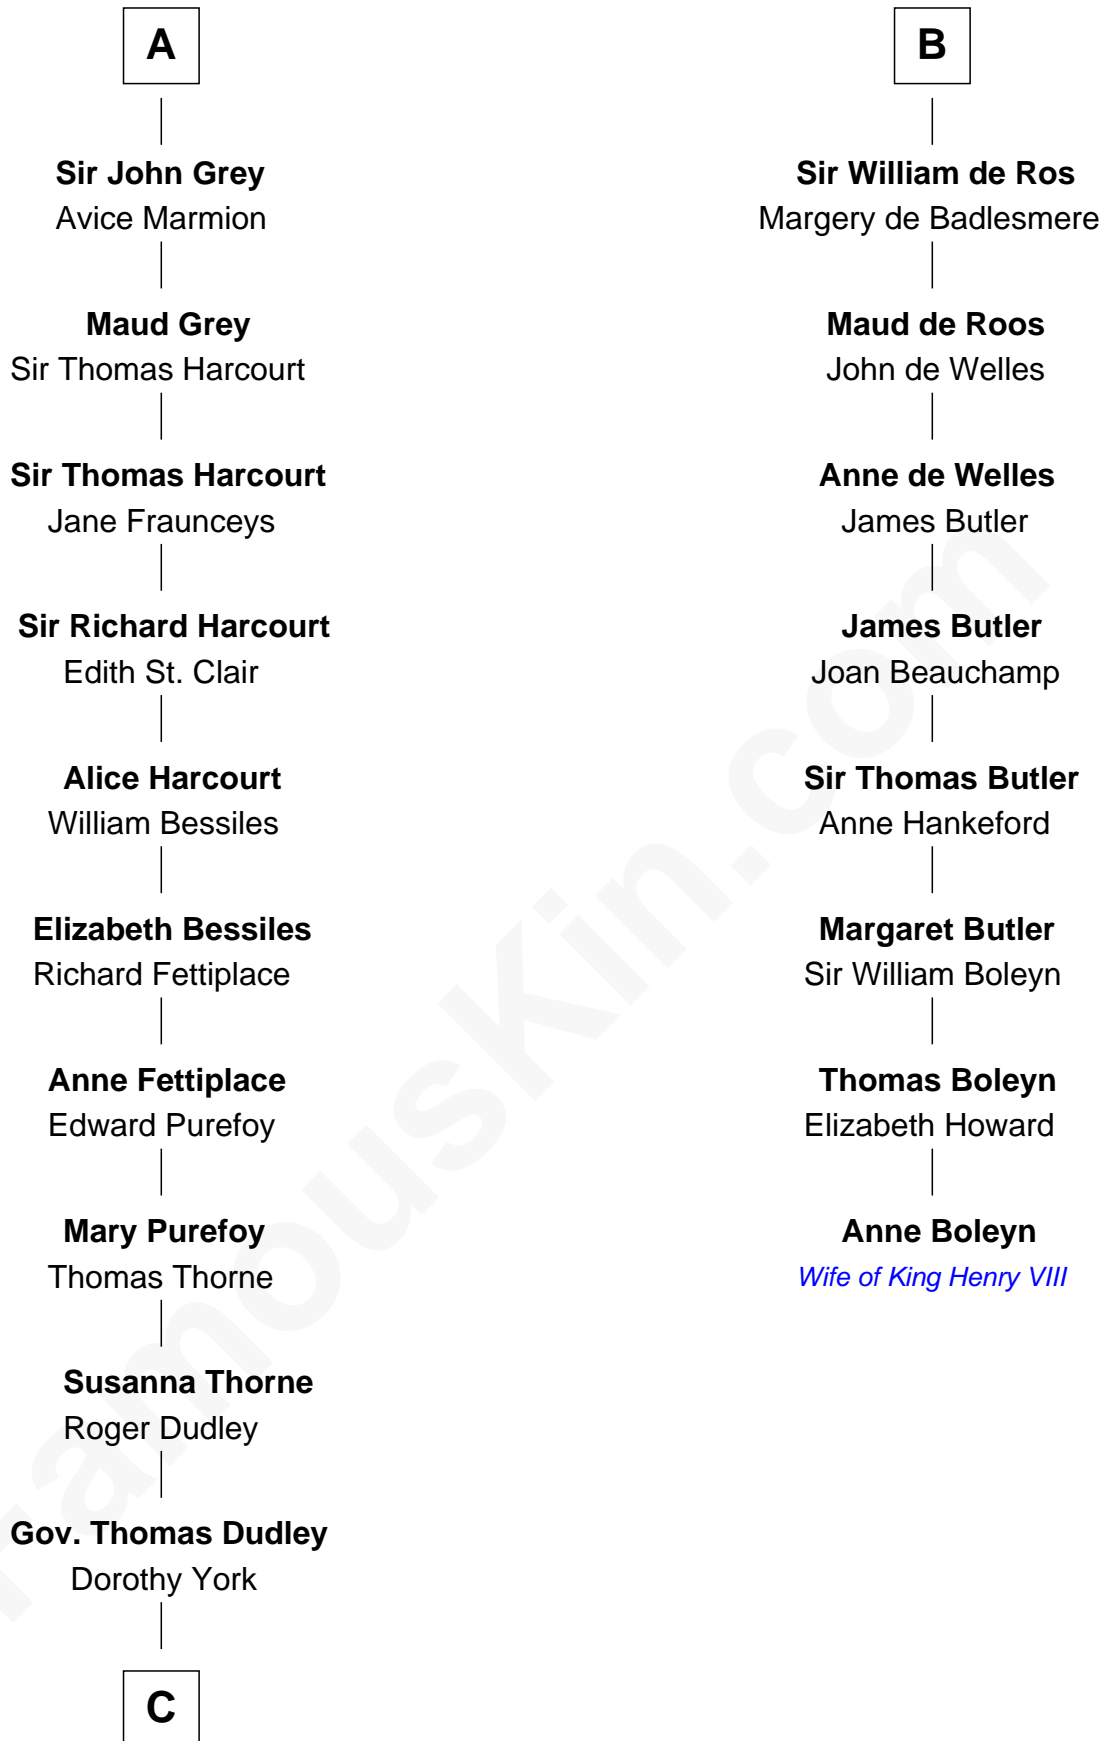

## Relationship Chart of Bathsheba (Ruggles) Spooner

*First woman executed for murder in U.S. by non-British government*

14th cousin 7 times removed of

**Anne Boleyn**

*2nd Wife of King Henry VIII*

**Gilbert Crispin**