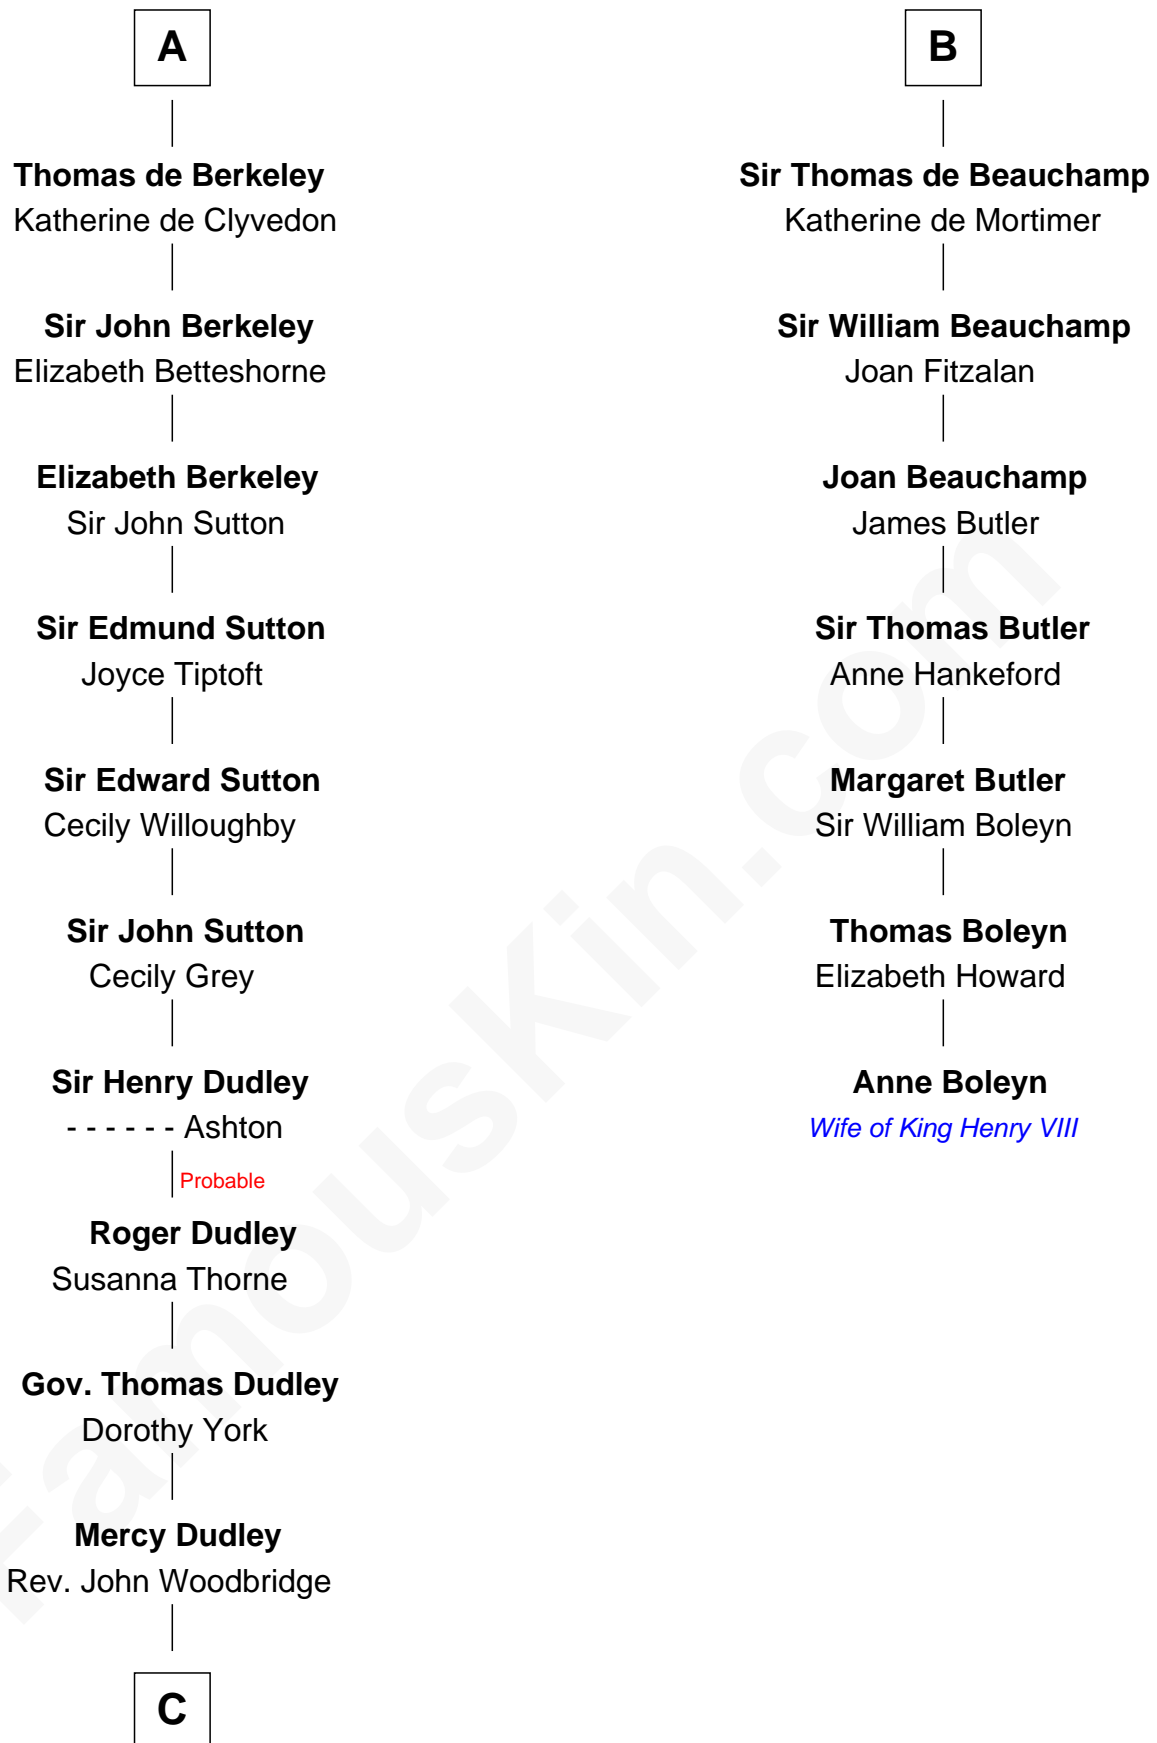

FamousKin.com

Relationship Chart of

Bathsheba (Ruggles) Spooner

First woman executed for murder in U.S. by non-British government

13th cousin 7 times removed of

Anne Boleyn

2nd Wife of King Henry VIII

Ranulf de Briquessart

Margaret Goz

FamousKin.com