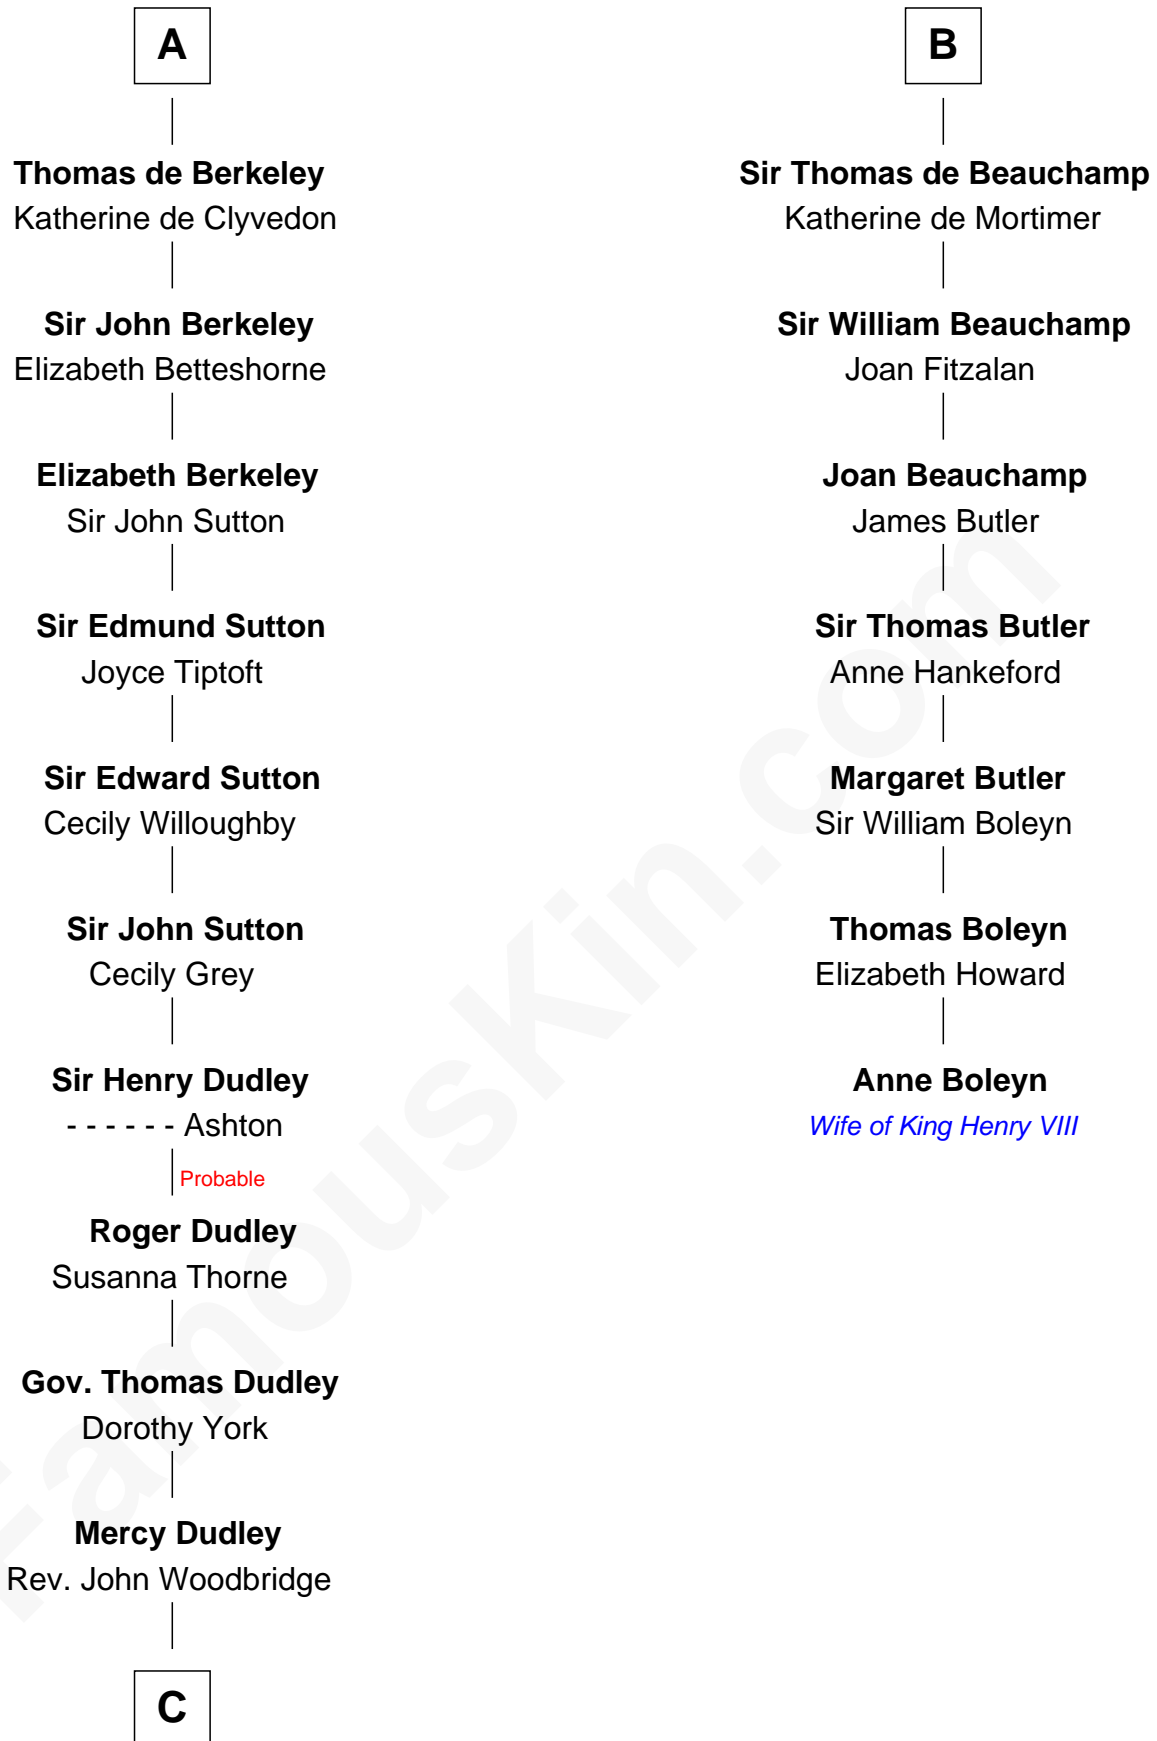

FamousKin.com

Relationship Chart of Bathsheba (Ruggles) Spooner

First woman executed for murder in U.S. by non-British government

13th cousin 7 times removed of

Anne Boleyn

2nd Wife of King Henry VIII

Ralph de Gael

FamousKin.com