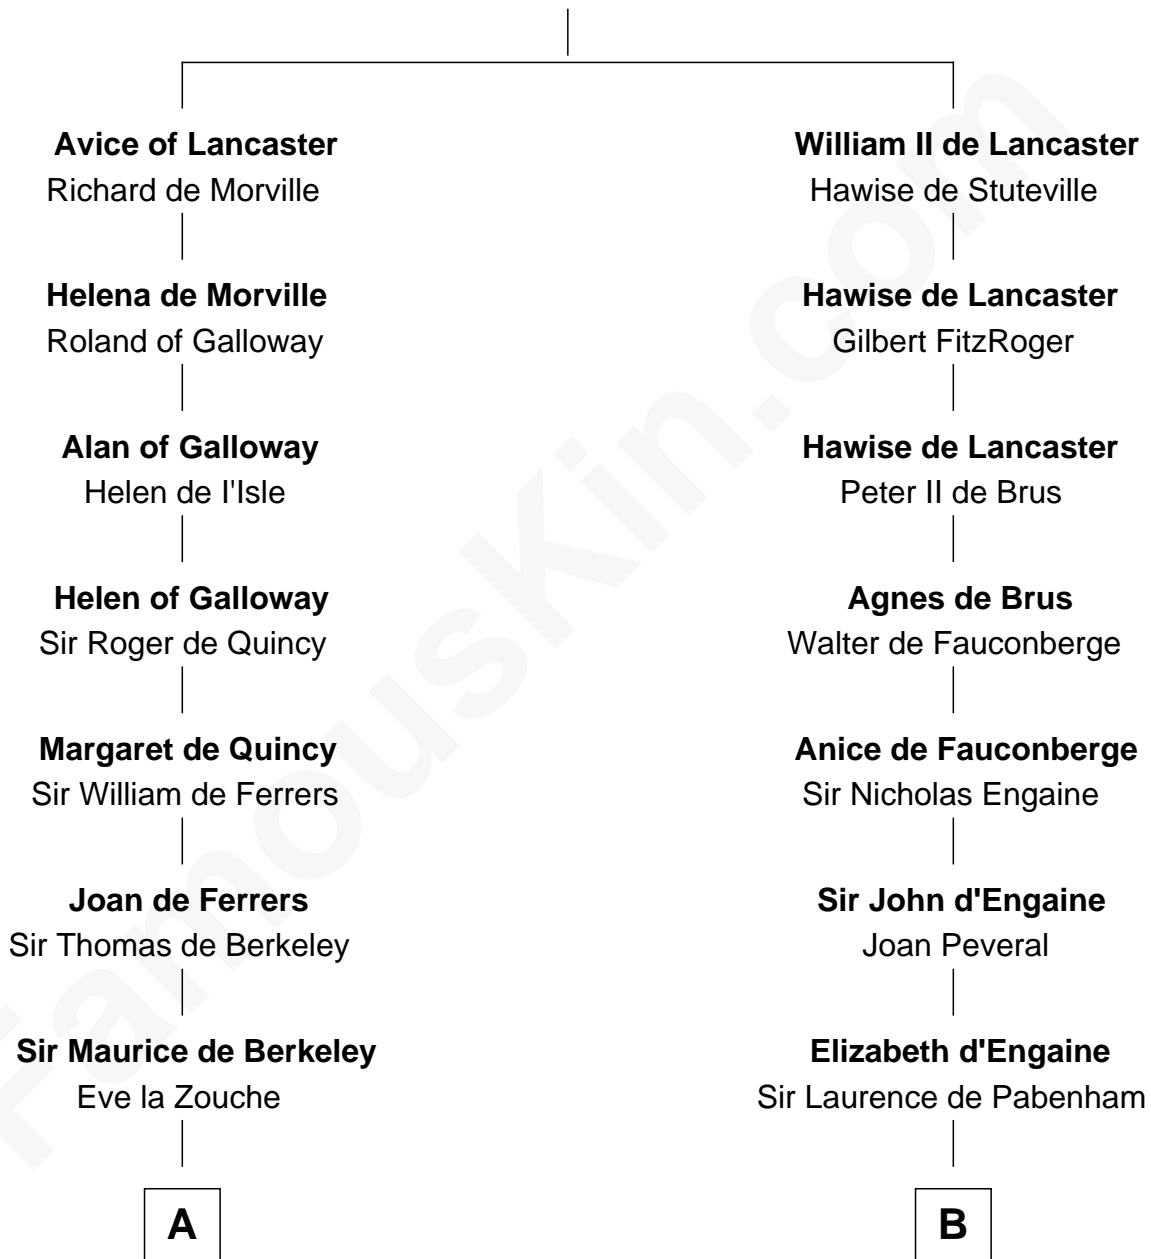

## Relationship Chart of

### Bathsheba (Ruggles) Spooner

*First woman executed for murder in U.S. by non-British government*

12th cousin 8 times removed of

**Anne Boleyn**

*2nd Wife of King Henry VIII*

**William I de Lancaster**

Gundred de Warenne

**C**

—  
**Martha Woodbridge**

Samuel Ruggles

—  
**Rev. Timothy Ruggles**

Mary White

—  
**Timothy Dwight Ruggles**

Bathsheba Bourne

—  
**Bathsheba (Ruggles) Spooner**

*First Woman Executed in U.S.*

FamousKin.com