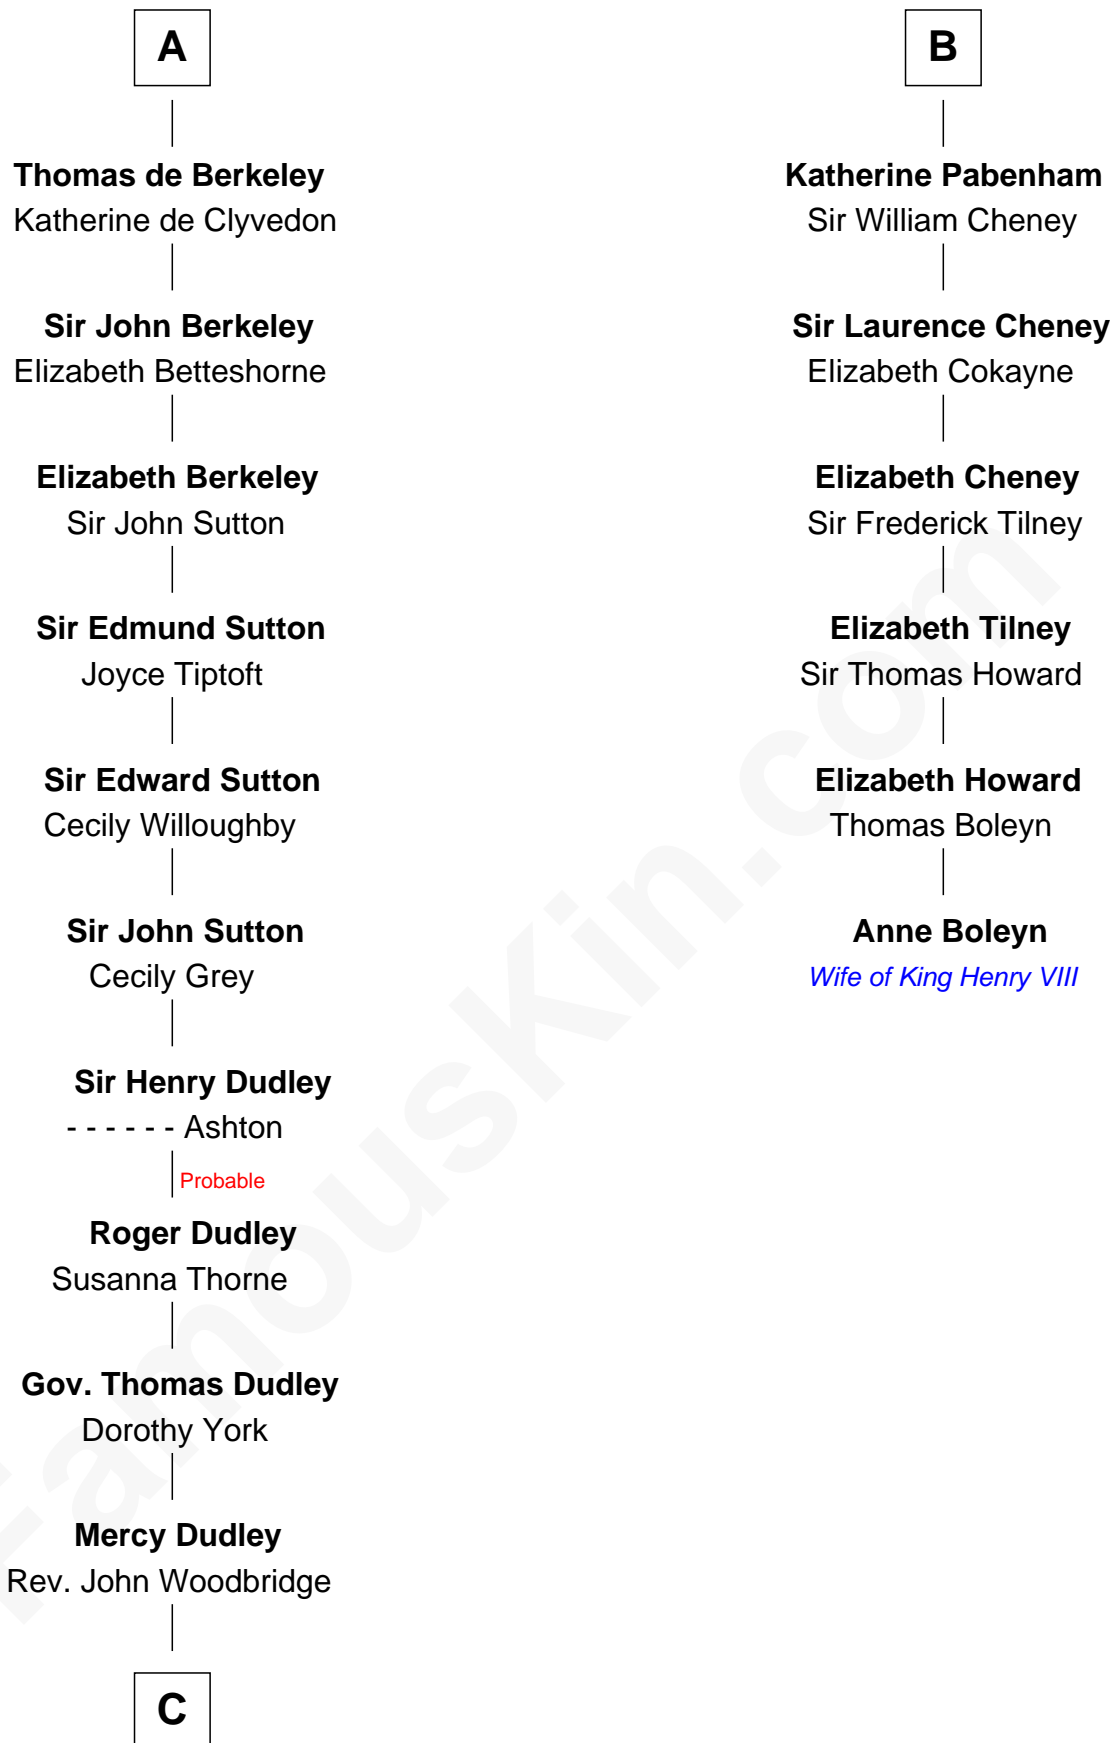

## Relationship Chart of

### Bathsheba (Ruggles) Spooner

*First woman executed for murder in U.S. by non-British government*

12th cousin 8 times removed of

**Anne Boleyn**

*2nd Wife of King Henry VIII*

**William I de Lancaster**

Gundred de Warenne

**C**

—  
**Martha Woodbridge**

Samuel Ruggles

—  
**Rev. Timothy Ruggles**

Mary White

—  
**Timothy Dwight Ruggles**

Bathsheba Bourne

—  
**Bathsheba (Ruggles) Spooner**