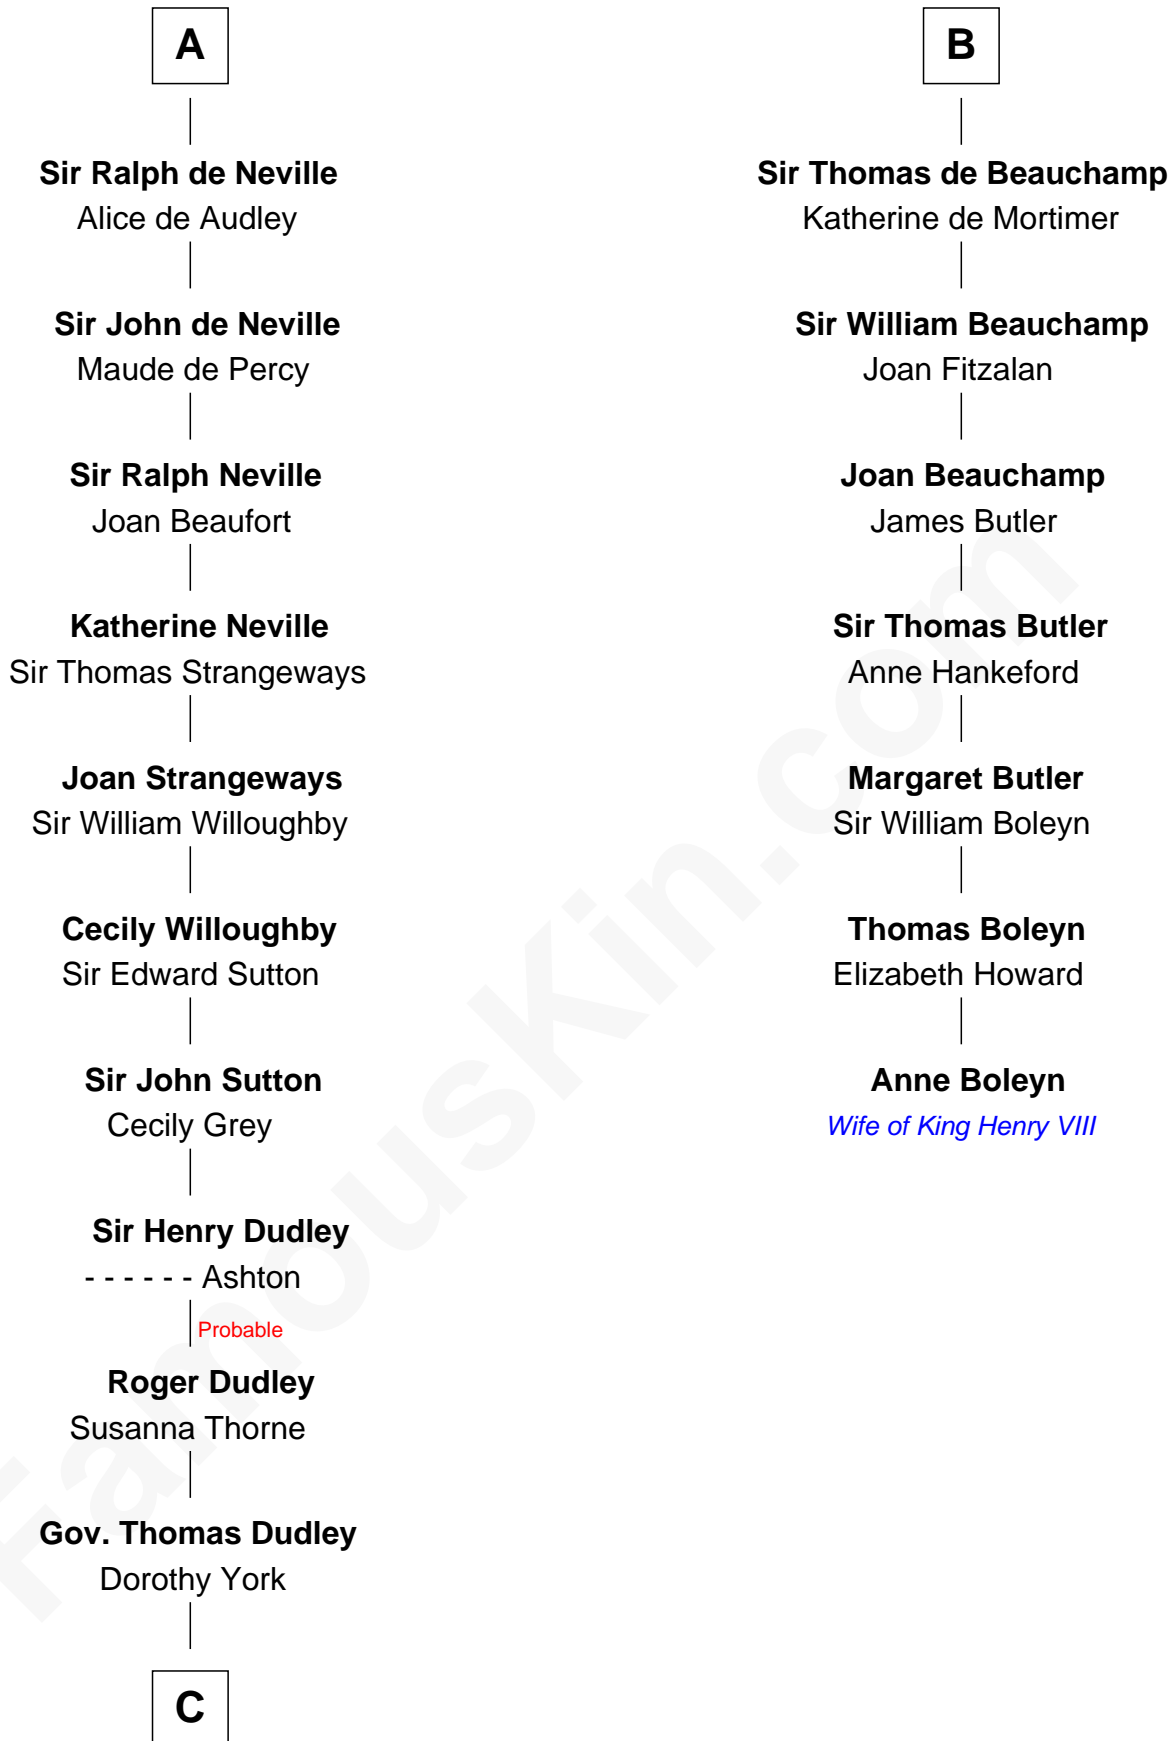

## Relationship Chart of

### Bathsheba (Ruggles) Spooner

*First woman executed for murder in U.S. by non-British government*

13th cousin 8 times removed of

**Anne Boleyn**

*2nd Wife of King Henry VIII*

**Baldwin III of Hainault**

Yolande of Guelders

**C**

**Mercy Dudley**  
Rev. John Woodbridge

**Martha Woodbridge**  
Samuel Ruggles

**Rev. Timothy Ruggles**  
Mary White

**Timothy Dwight Ruggles**  
Bathsheba Bourne

**Bathsheba (Ruggles) Spooner**  
*First Woman Executed in U.S.*