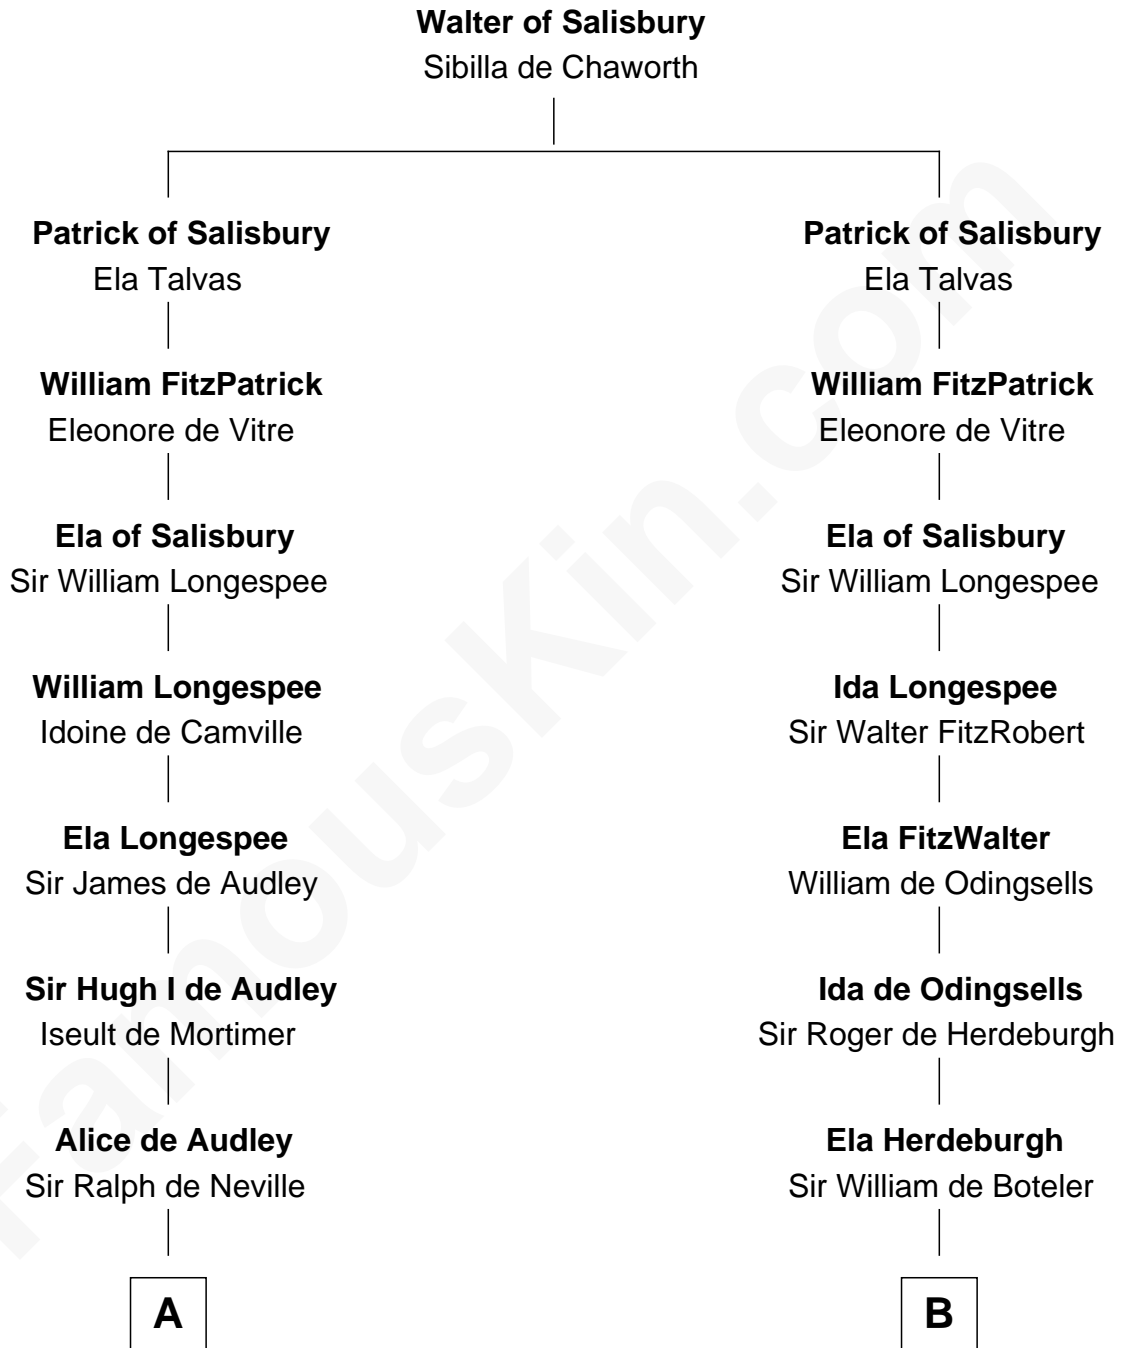

FamousKin.com

Relationship Chart of Bathsheba (Ruggles) Spooner

First woman executed for murder in U.S. by non-British government

14th cousin 6 times removed of

Anne Boleyn

2nd Wife of King Henry VIII

FamousKin.com