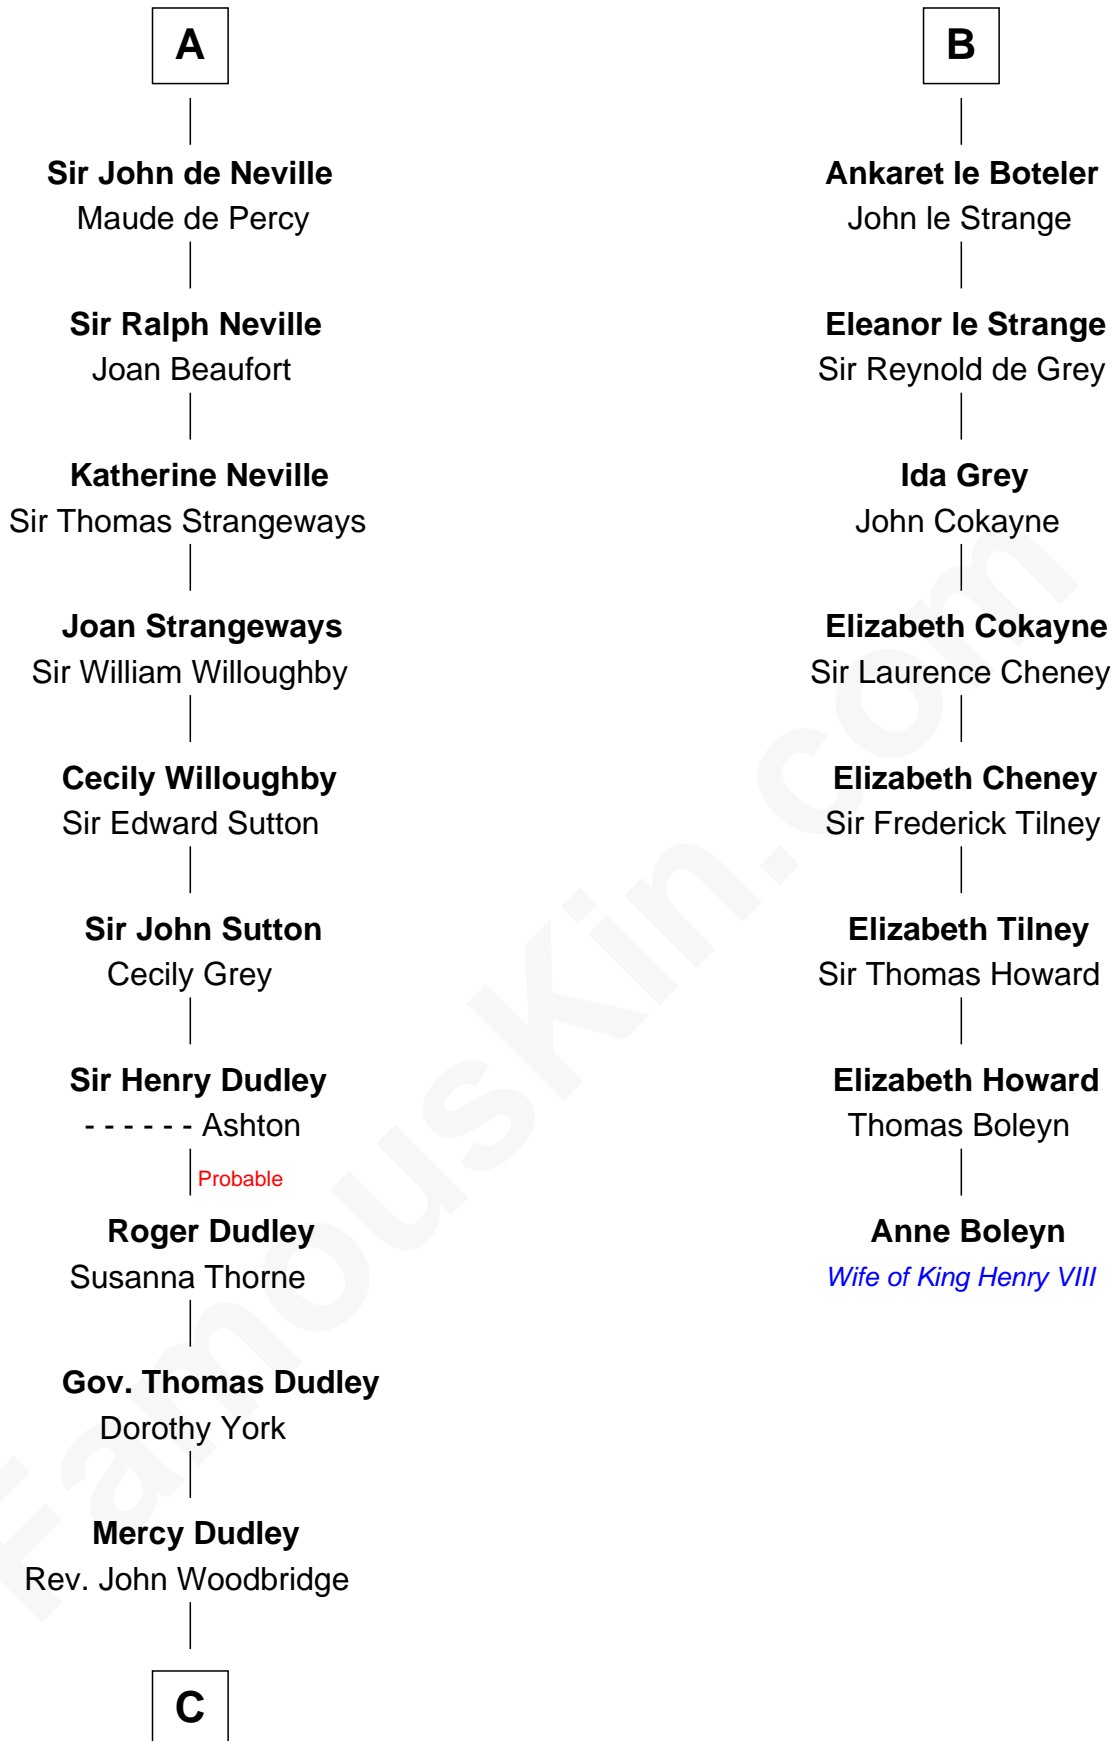

FamousKin.com

Relationship Chart of Bathsheba (Ruggles) Spooner

First woman executed for murder in U.S. by non-British government

14th cousin 6 times removed of

Anne Boleyn

2nd Wife of King Henry VIII

FamousKin.com