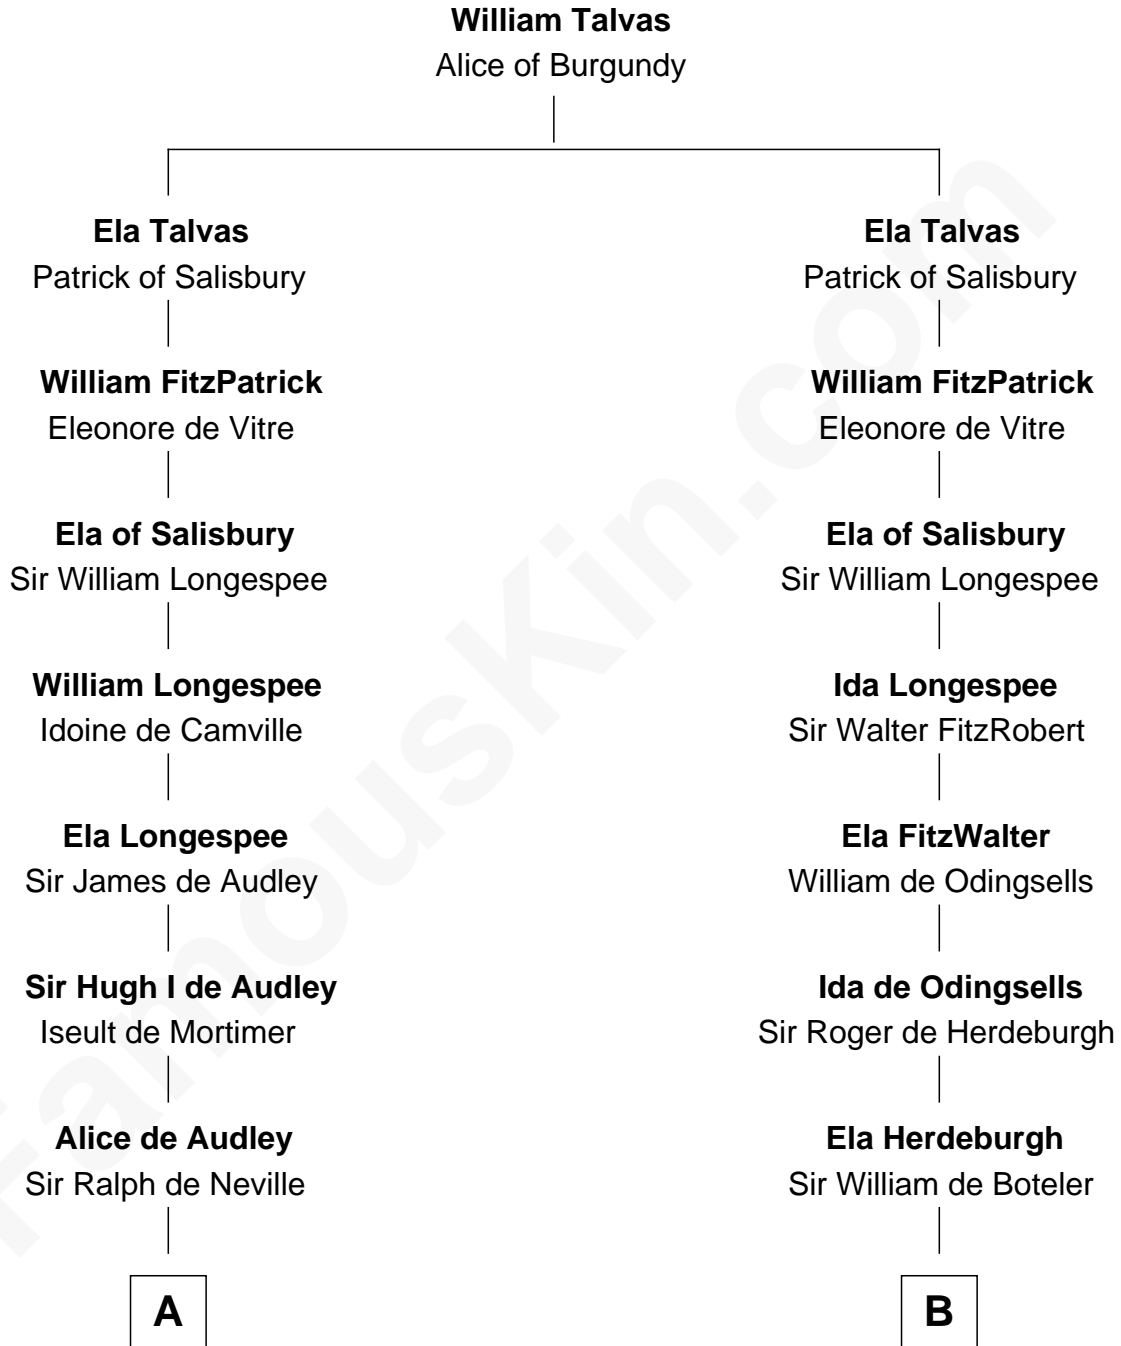

FamousKin.com

Relationship Chart of Bathsheba (Ruggles) Spooner

First woman executed for murder in U.S. by non-British government

14th cousin 6 times removed of

Anne Boleyn

2nd Wife of King Henry VIII

FamousKin.com