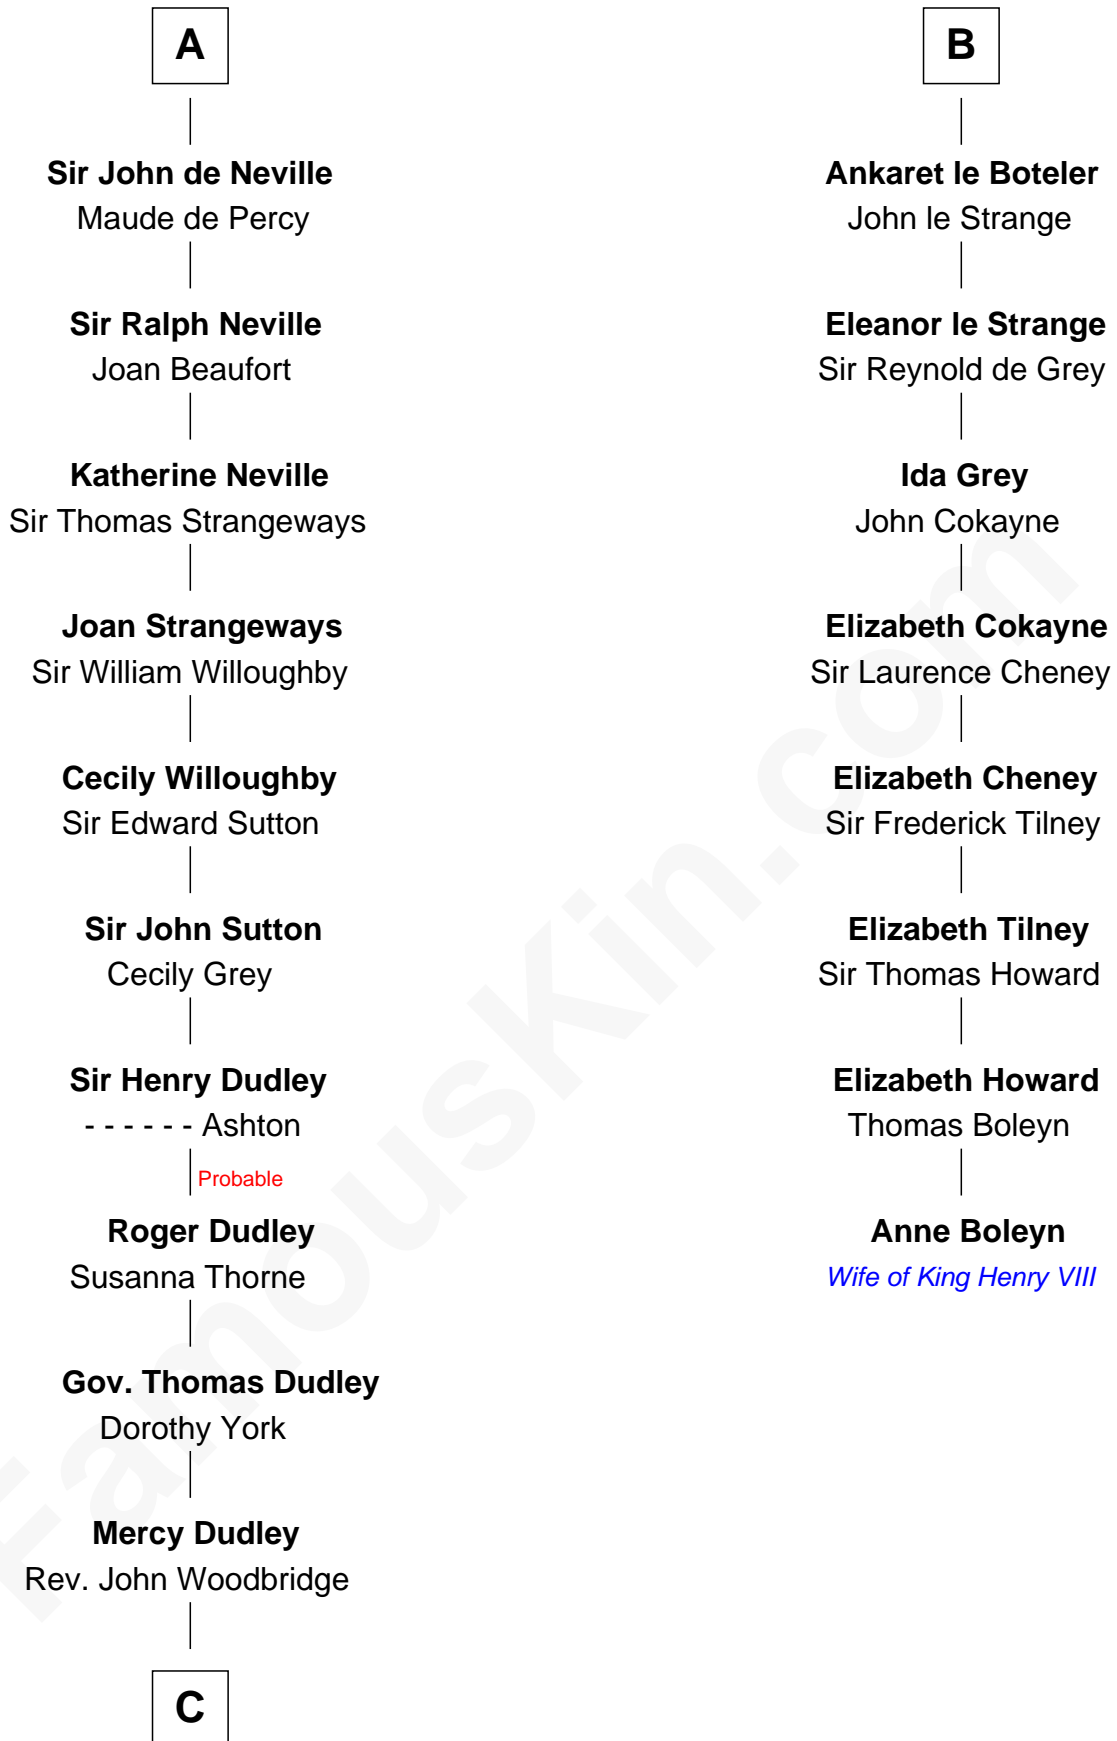

FamousKin.com

Relationship Chart of Bathsheba (Ruggles) Spooner

First woman executed for murder in U.S. by non-British government

14th cousin 6 times removed of

Anne Boleyn

2nd Wife of King Henry VIII

FamousKin.com