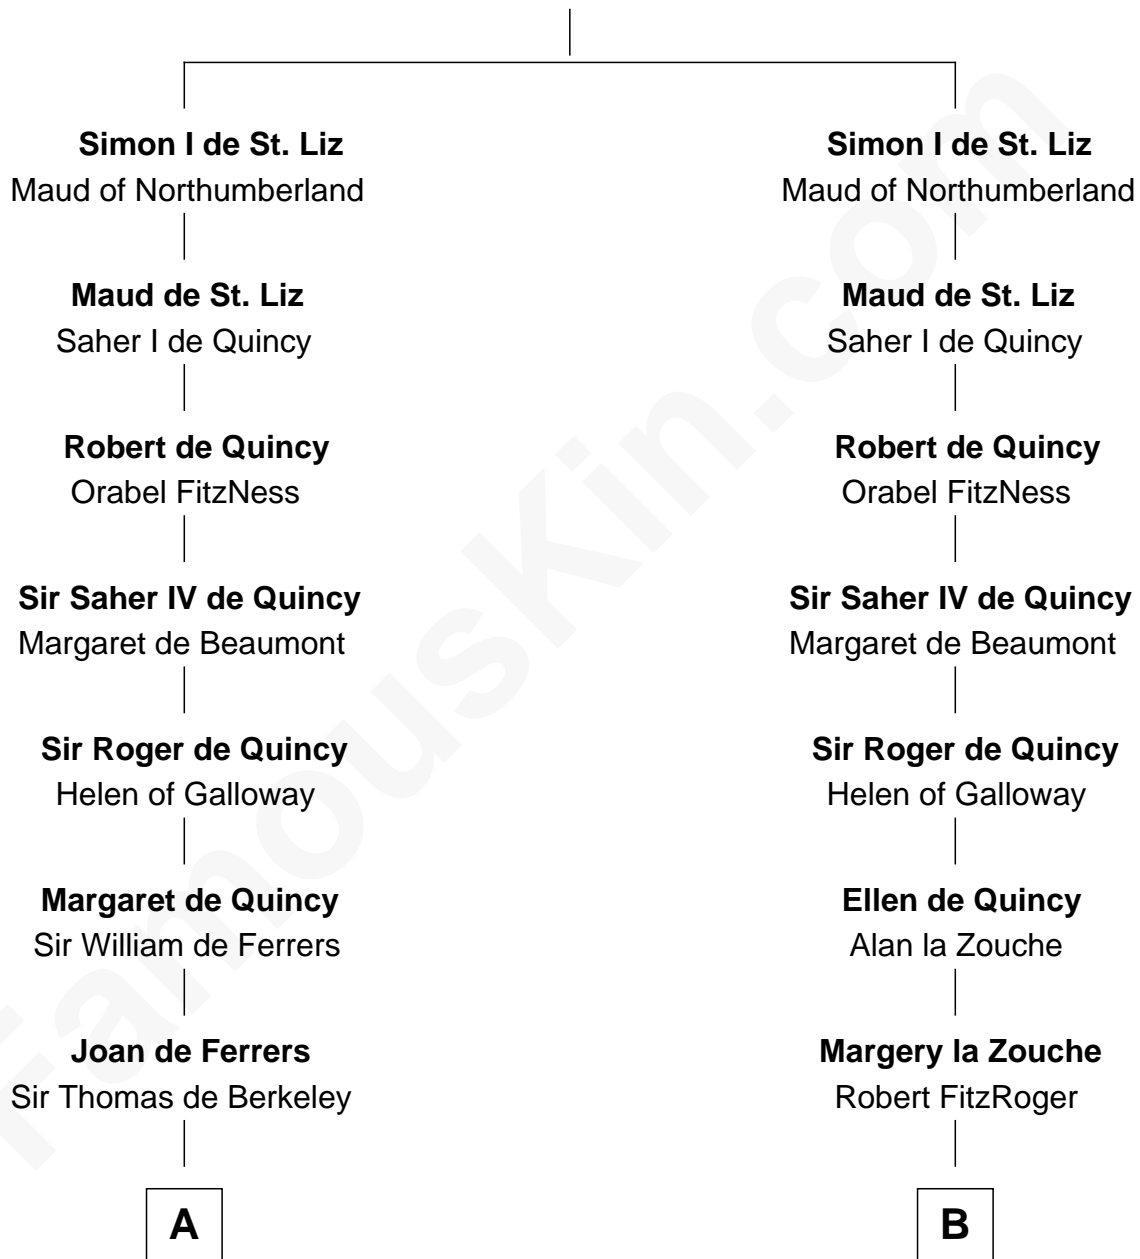

FamousKin.com

Relationship Chart of

Bathsheba (Ruggles) Spooner

First woman executed for murder in U.S. by non-British government

14th cousin 7 times removed of

King Henry VIII
King of England

Norman Ranulf

FamousKin.com