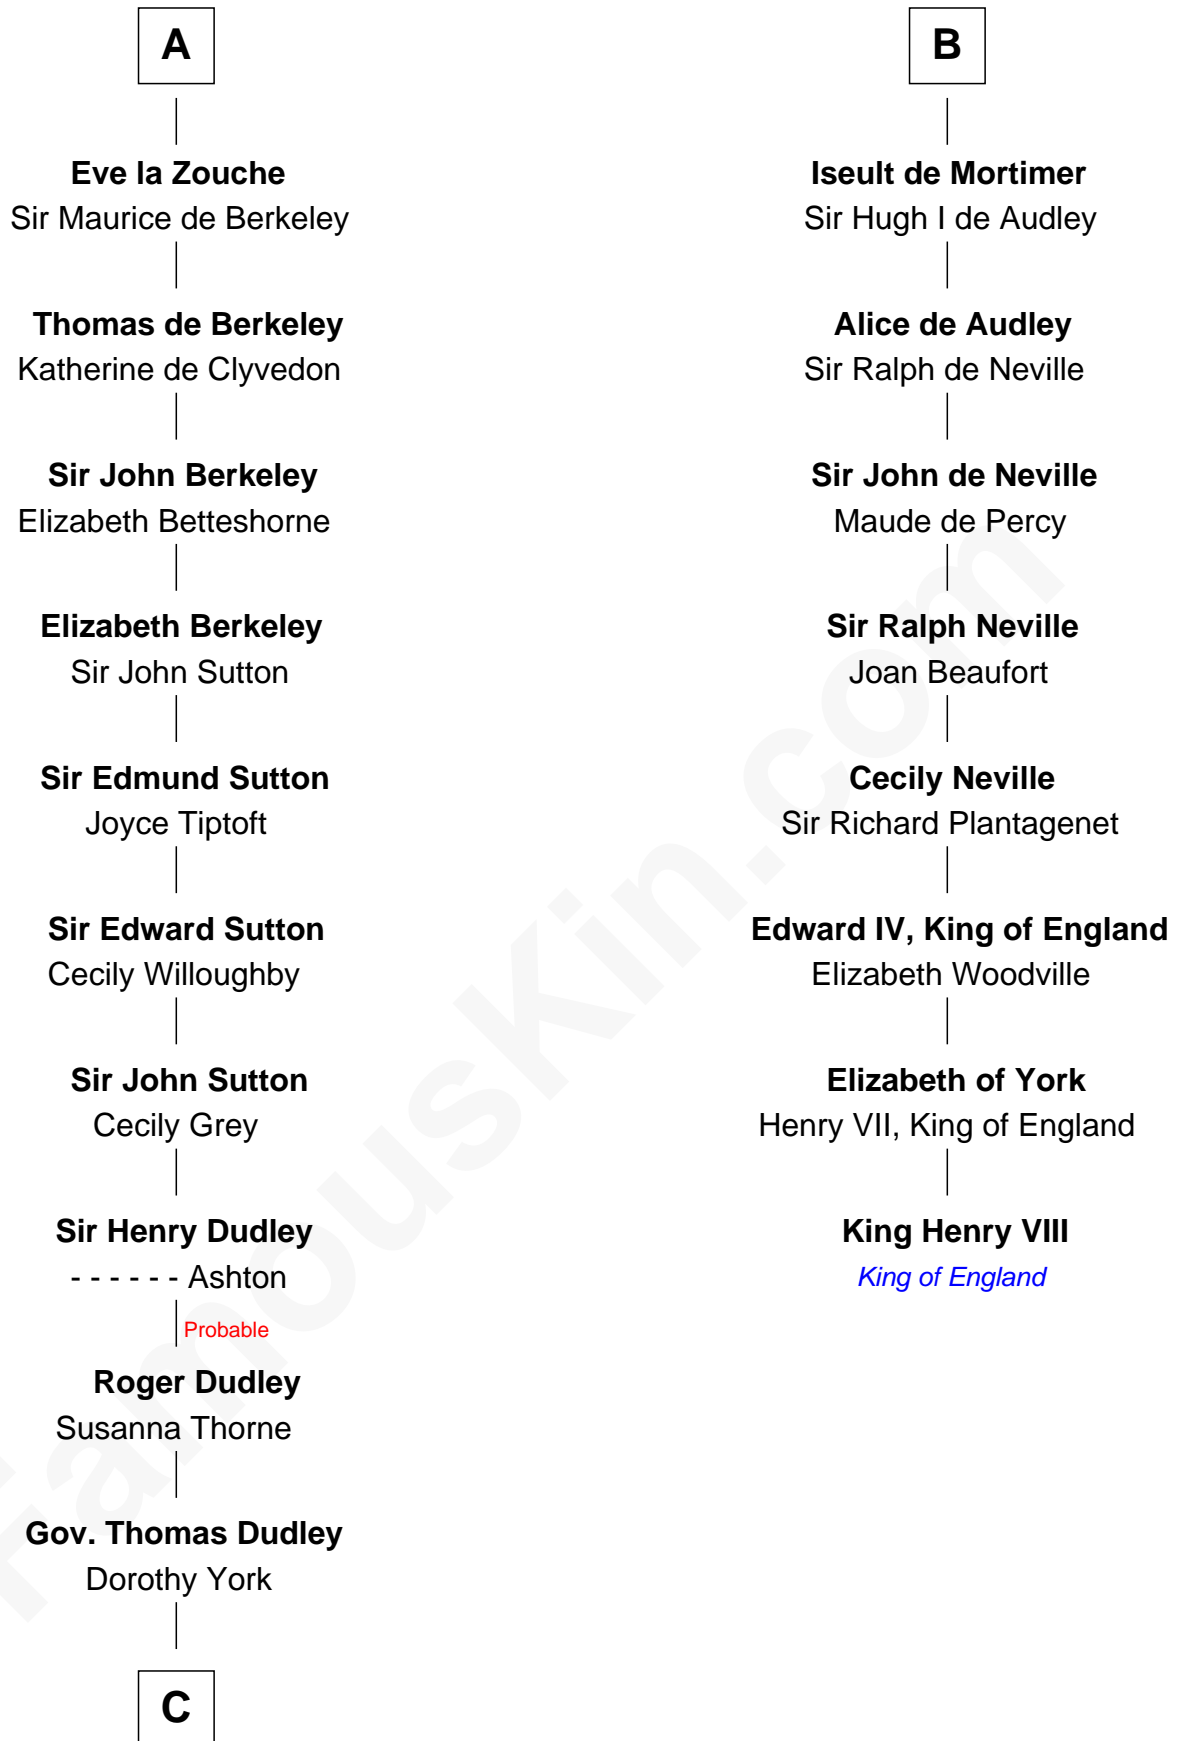

FamousKin.com

Relationship Chart of

Bathsheba (Ruggles) Spooner

First woman executed for murder in U.S. by non-British government

14th cousin 7 times removed of

King Henry VIII
King of England

C

Mercy Dudley
Rev. John Woodbridge

Martha Woodbridge
Samuel Ruggles

Rev. Timothy Ruggles
Mary White

Timothy Dwight Ruggles
Bathsheba Bourne

Bathsheba (Ruggles) Spooner
First Woman Executed in U.S.

FamousKin.com