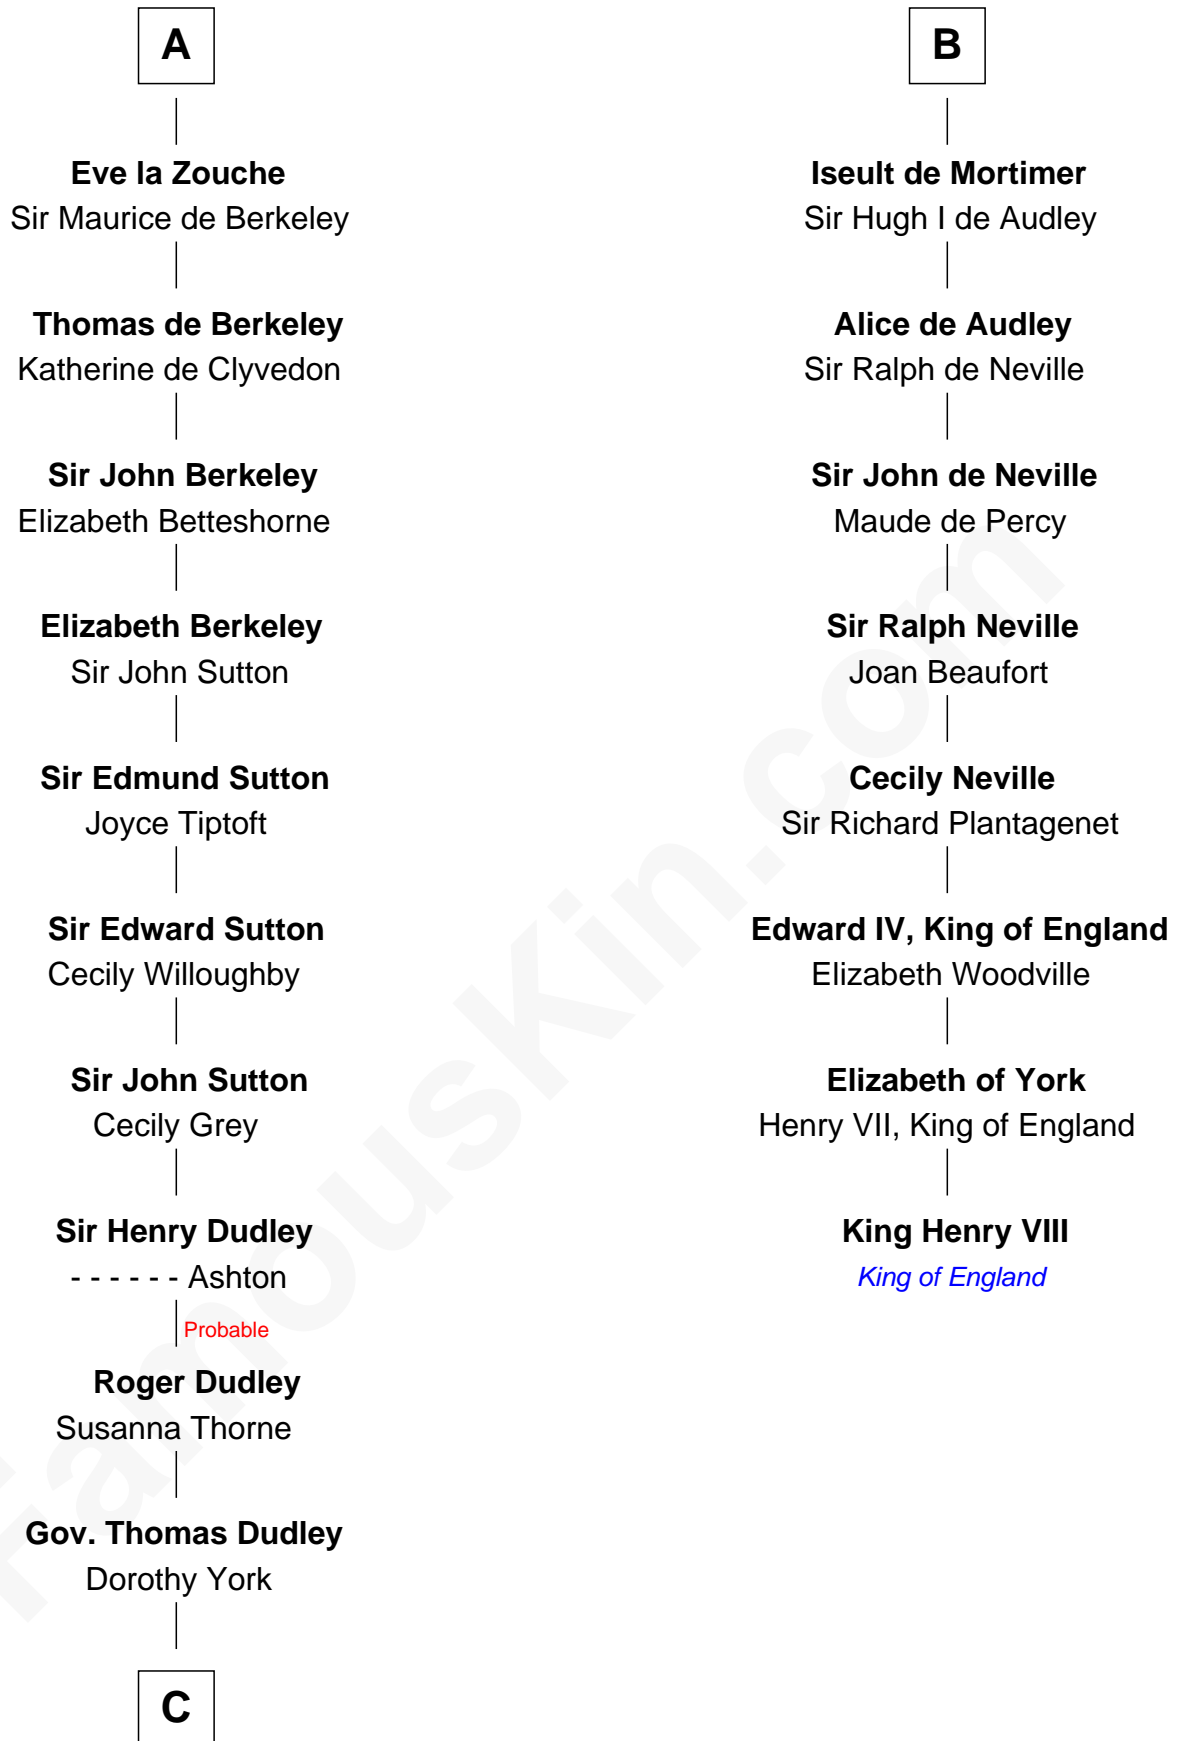

FamousKin.com

Relationship Chart of

Bathsheba (Ruggles) Spooner

First woman executed for murder in U.S. by non-British government

14th cousin 7 times removed of

King Henry VIII
King of England

FamousKin.com