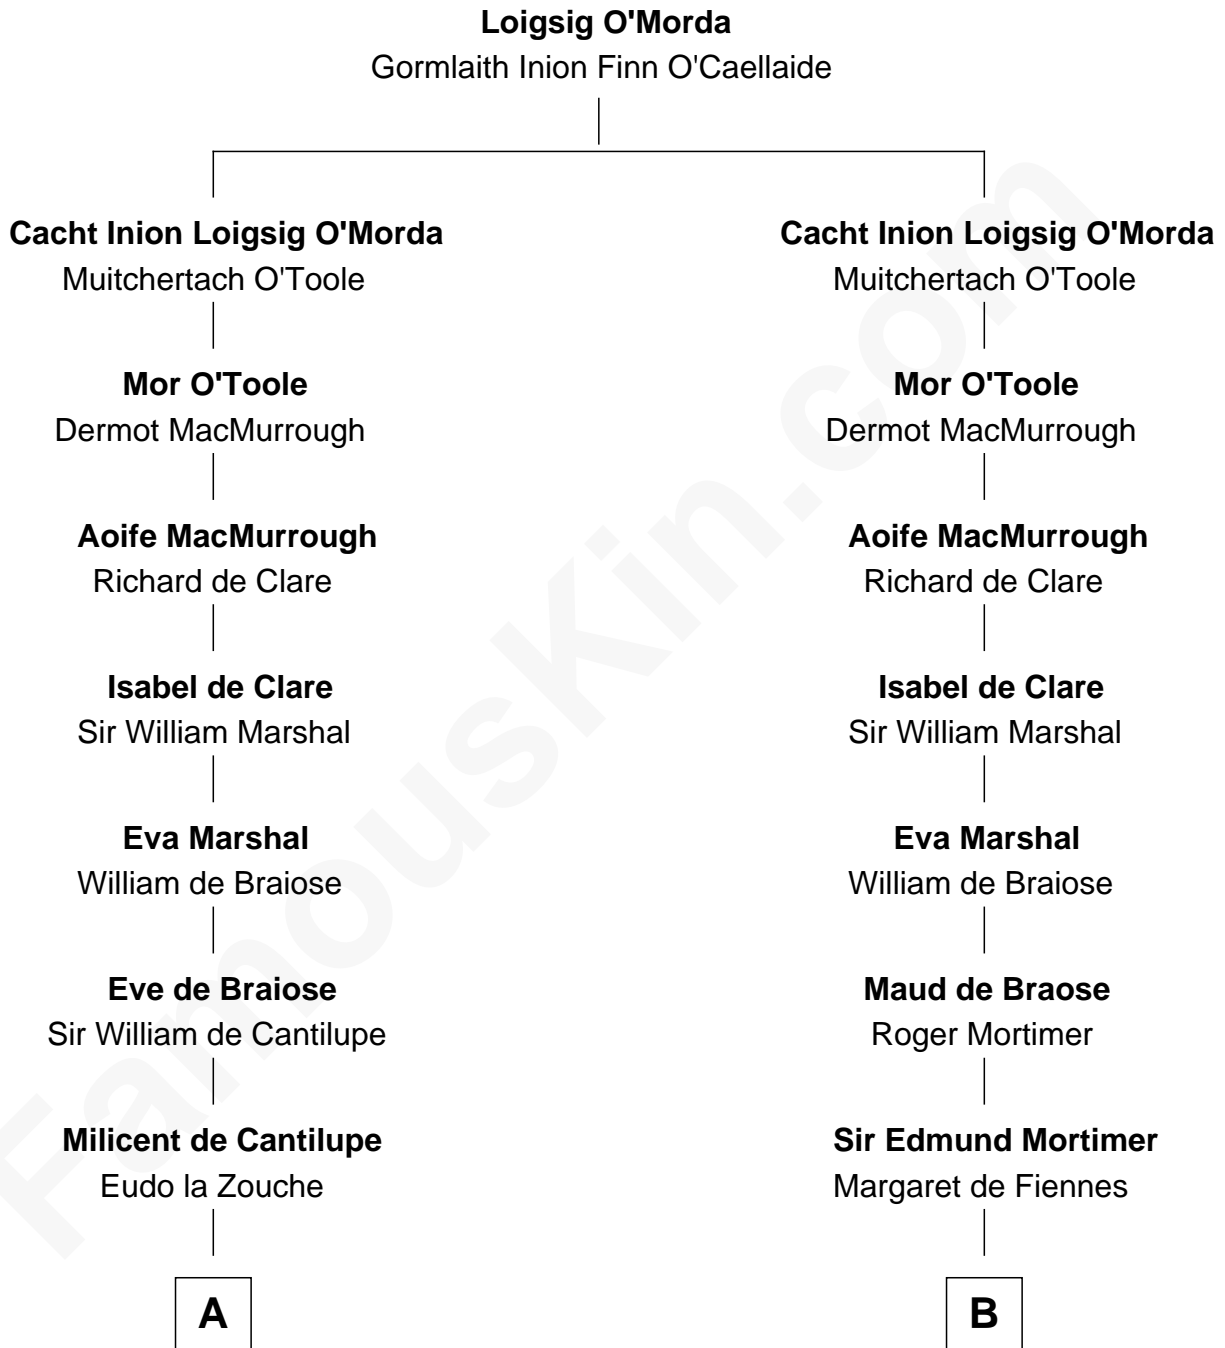

FamousKin.com

Relationship Chart of

Bathsheba (Ruggles) Spooner

First woman executed for murder in U.S. by non-British government

14th cousin 7 times removed of

King Henry VIII
King of England

FamousKin.com