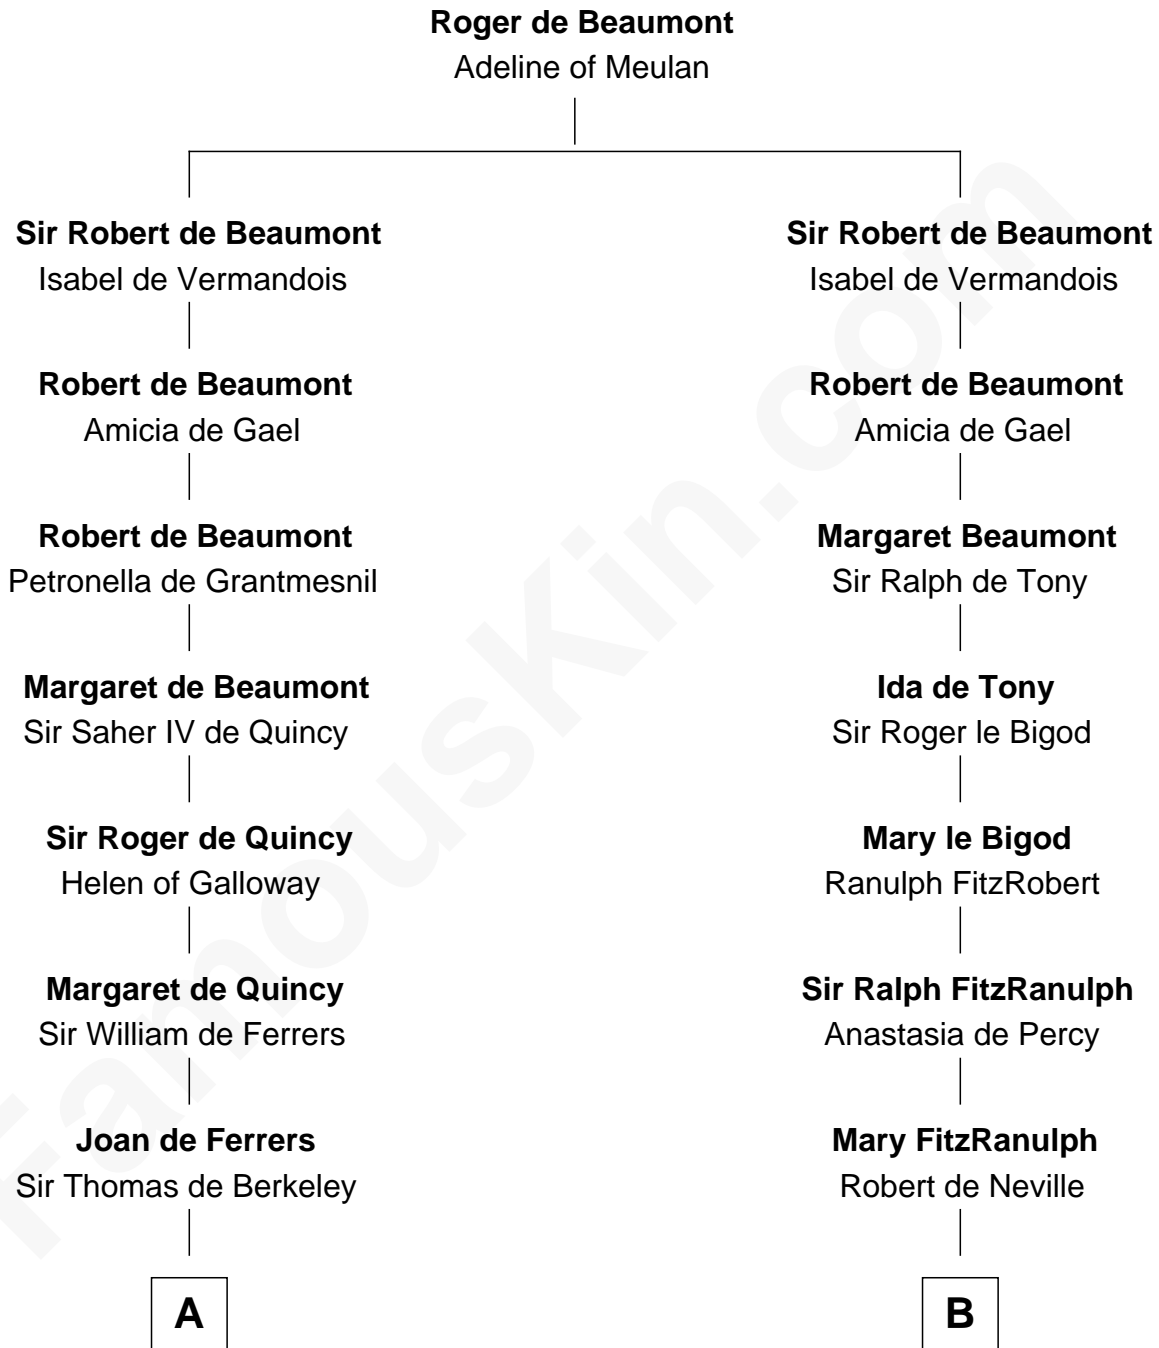

# FamousKin.com

## Relationship Chart of Bathsheba (Ruggles) Spooner

*First woman executed for murder in U.S. by non-British government*

14th cousin 7 times removed of

**King Henry VIII**  
*King of England*

FamousKin.com