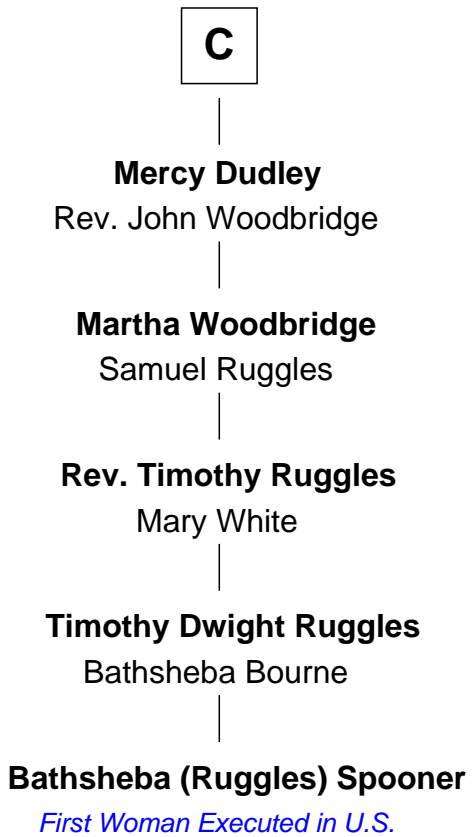

FamousKin.com

Relationship Chart of

Bathsheba (Ruggles) Spooner

First woman executed for murder in U.S. by non-British government

14th cousin 7 times removed of

King Henry VIII
King of England

Hugh de Claremont
Margaret de Roucy

Eva Marshal

William de Braiose

Eve de Braiose

Sir William de Cantilupe

Milicent de Cantilupe

Eudo la Zouche

A

Adeliza de Clermont-en-Beauvaisis

Gilbert Fitzrichard de Clare

Richard Fitzgilbert de Clare

Adeliza de Meschines

Roger de Clare

Maud de St. Hilary

Aveline de Clare

Sir Geoffrey FitzPiers

Sir John FitzGeoffrey

Isabel le Bigod

Maud FitzJohn

William de Beauchamp

Isabella de Beauchamp

Sir Patrick de Chaworth

B

FamousKin.com