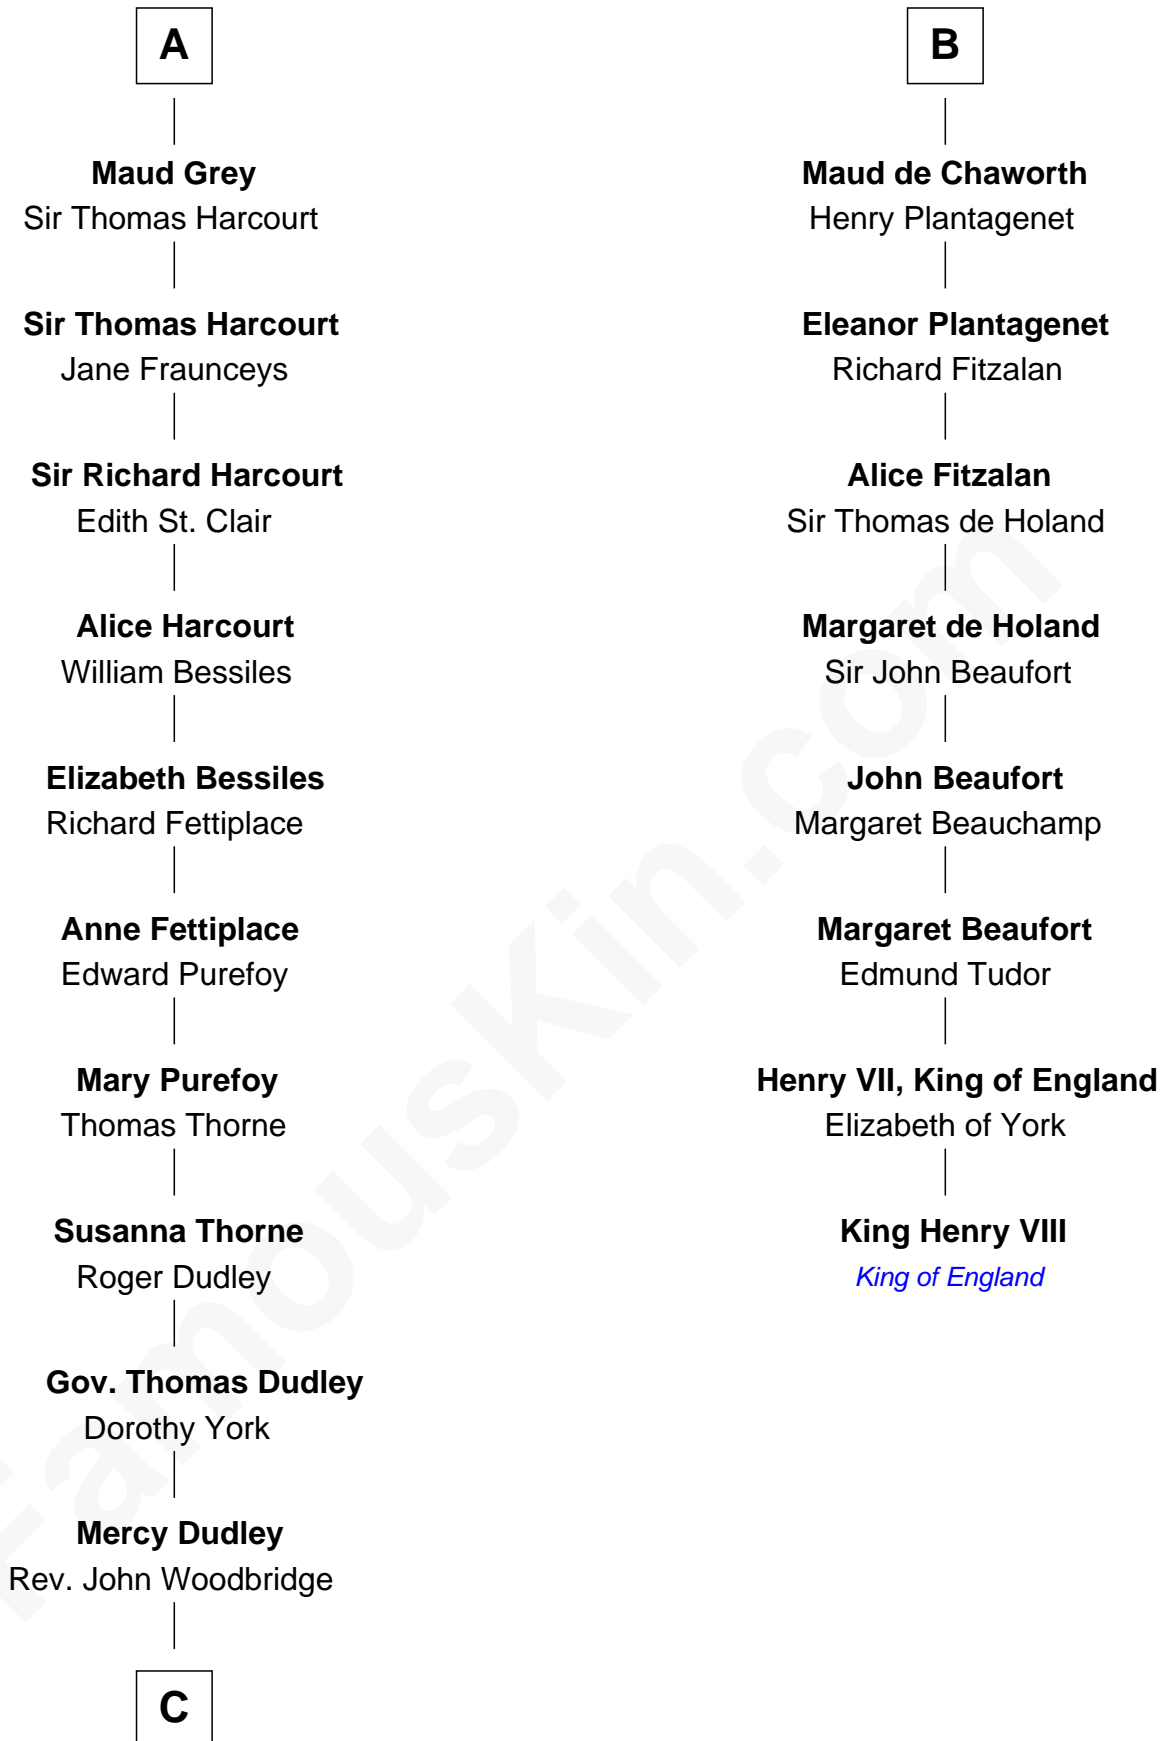

FamousKin.com

Relationship Chart of

Bathsheba (Ruggles) Spooner

First woman executed for murder in U.S. by non-British government

14th cousin 6 times removed of

King Henry VIII
King of England

C

—
Martha Woodbridge

Samuel Ruggles

—
Rev. Timothy Ruggles

Mary White

—
Timothy Dwight Ruggles

Bathsheba Bourne

—
Bathsheba (Ruggles) Spooner

First Woman Executed in U.S.

FamousKin.com