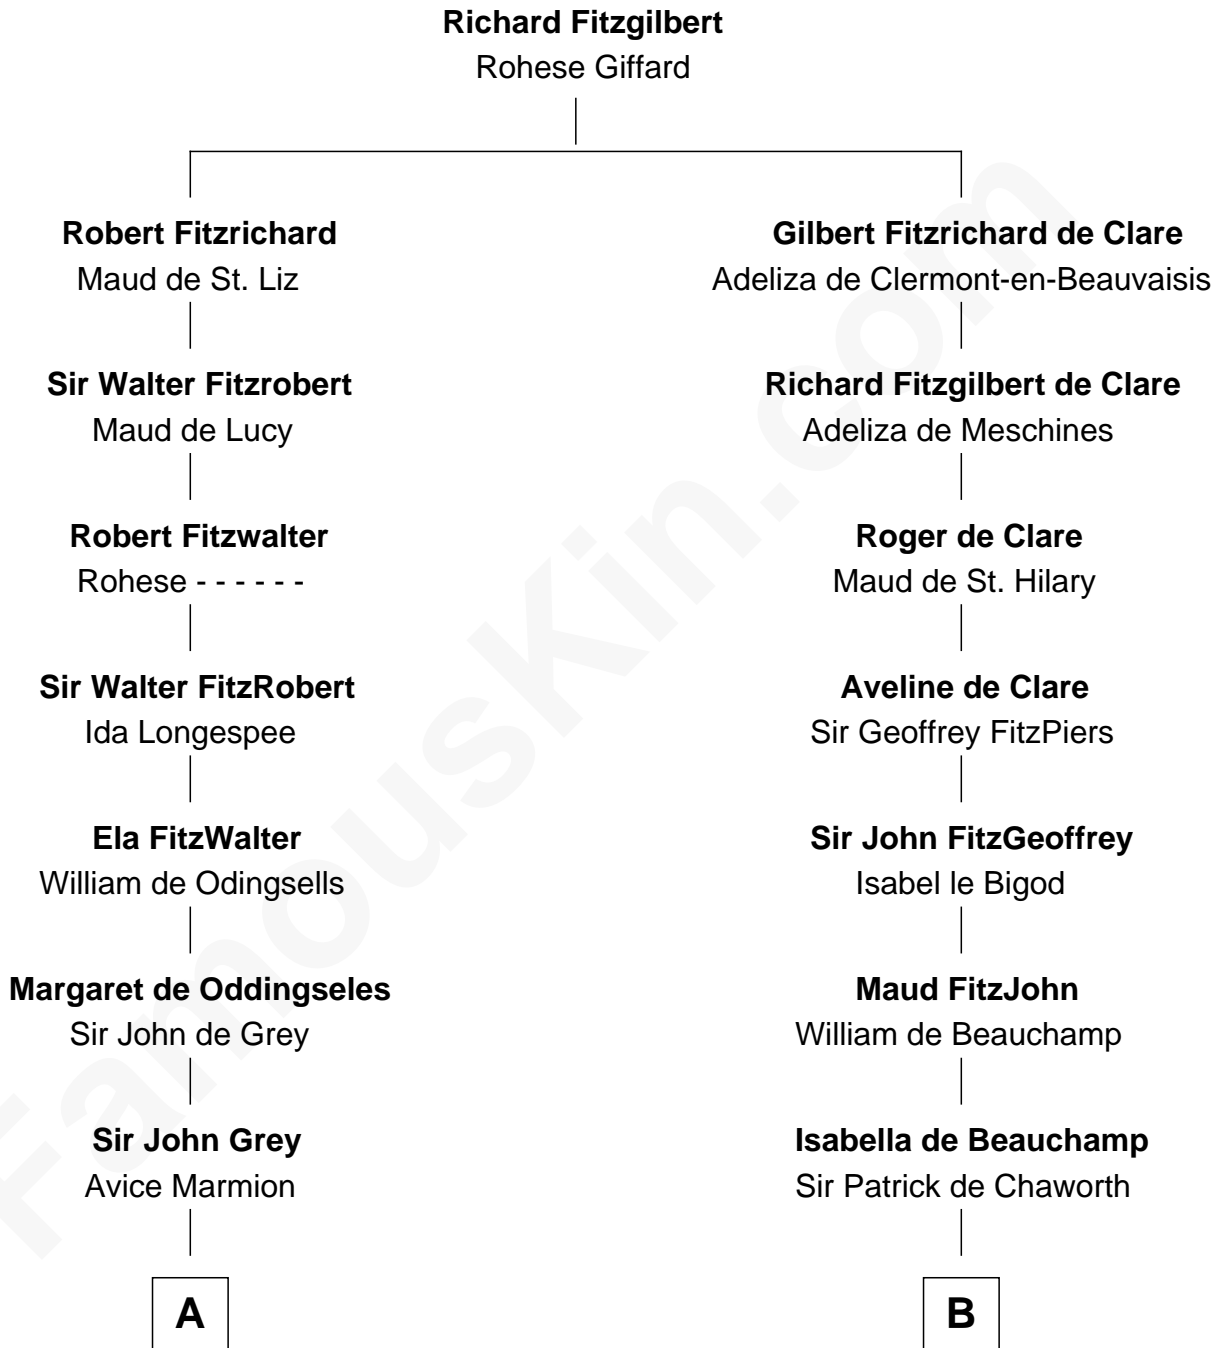

FamousKin.com

Relationship Chart of

Bathsheba (Ruggles) Spooner

First woman executed for murder in U.S. by non-British government

14th cousin 6 times removed of

King Henry VIII
King of England

C

—
Martha Woodbridge

Samuel Ruggles

—
Rev. Timothy Ruggles

Mary White

—
Timothy Dwight Ruggles

Bathsheba Bourne

—
Bathsheba (Ruggles) Spooner

First Woman Executed in U.S.

FamousKin.com