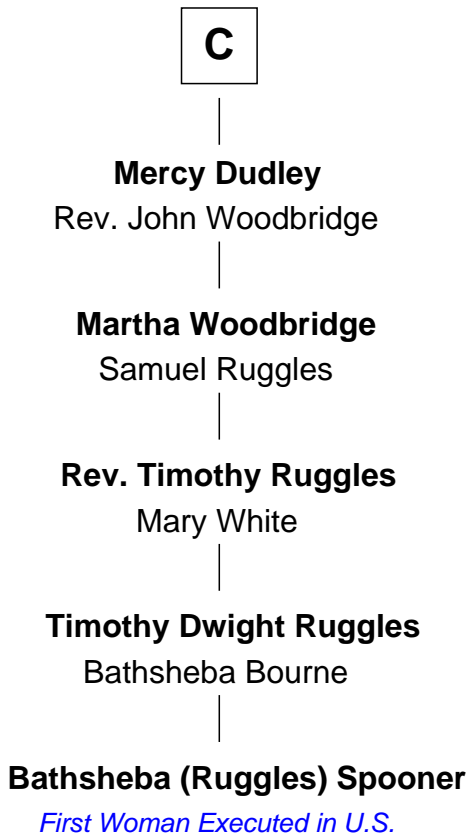

FamousKin.com

Relationship Chart of

Bathsheba (Ruggles) Spooner

First woman executed for murder in U.S. by non-British government

14th cousin 7 times removed of

King Henry VIII
King of England

Waltheof II of Northumbria

Margaret de Beaumont

Sir Roger de Quincy

Helen of Galloway

Margaret de Quincy

Sir William de Ferrers

Joan de Ferrers

Sir Thomas de Berkeley

A

Alice of Northumberland

Ralph de Tony

Roger de Tony

Ida of Hainault

Sir Ralph de Tony

Margaret Beaumont

Ida de Tony

Sir Roger le Bigod

Mary le Bigod

Ranulph FitzRobert

Sir Ralph FitzRanulph

Anastasia de Percy

Mary FitzRanulph

Robert de Neville

B

FamousKin.com