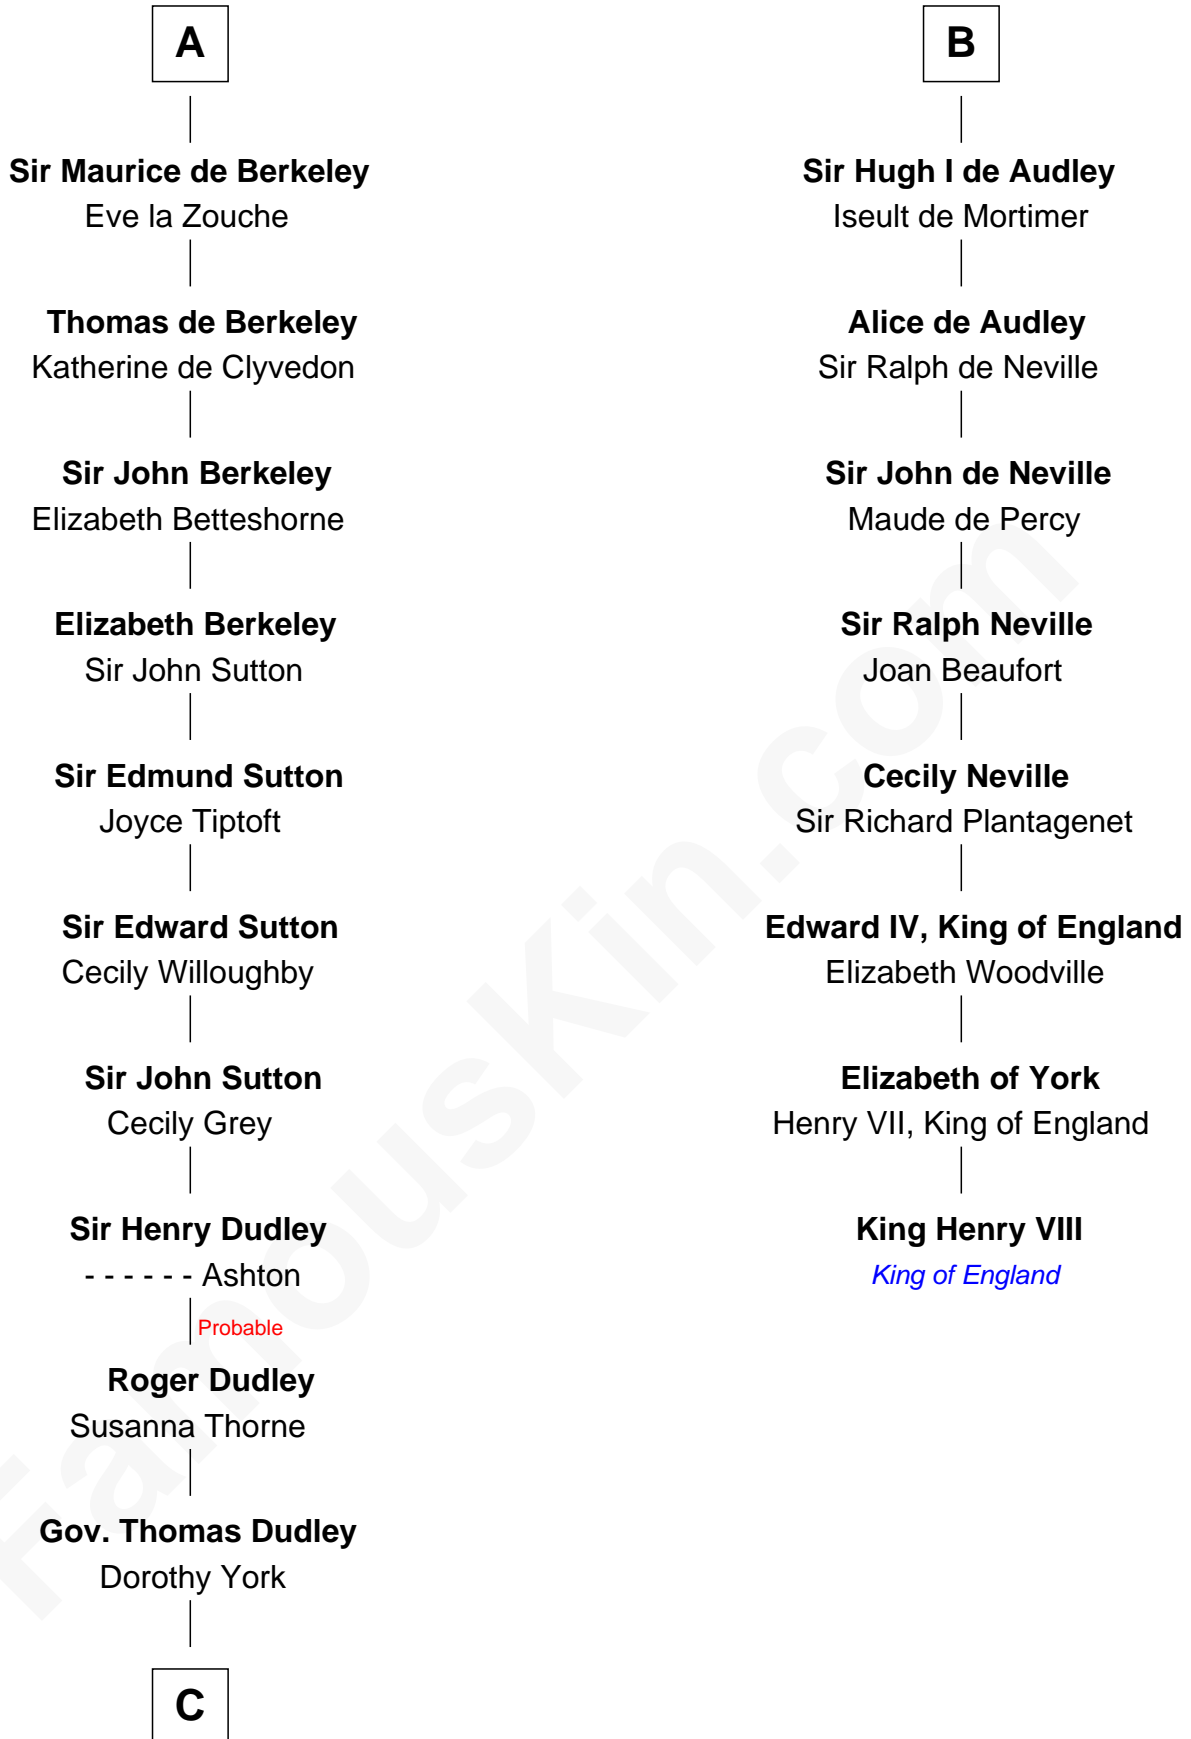

FamousKin.com

Relationship Chart of

Bathsheba (Ruggles) Spooner

First woman executed for murder in U.S. by non-British government

14th cousin 7 times removed of

King Henry VIII
King of England

C

Mercy Dudley
Rev. John Woodbridge

Martha Woodbridge
Samuel Ruggles

Rev. Timothy Ruggles
Mary White

Timothy Dwight Ruggles
Bathsheba Bourne

Bathsheba (Ruggles) Spooner
First Woman Executed in U.S.

FamousKin.com