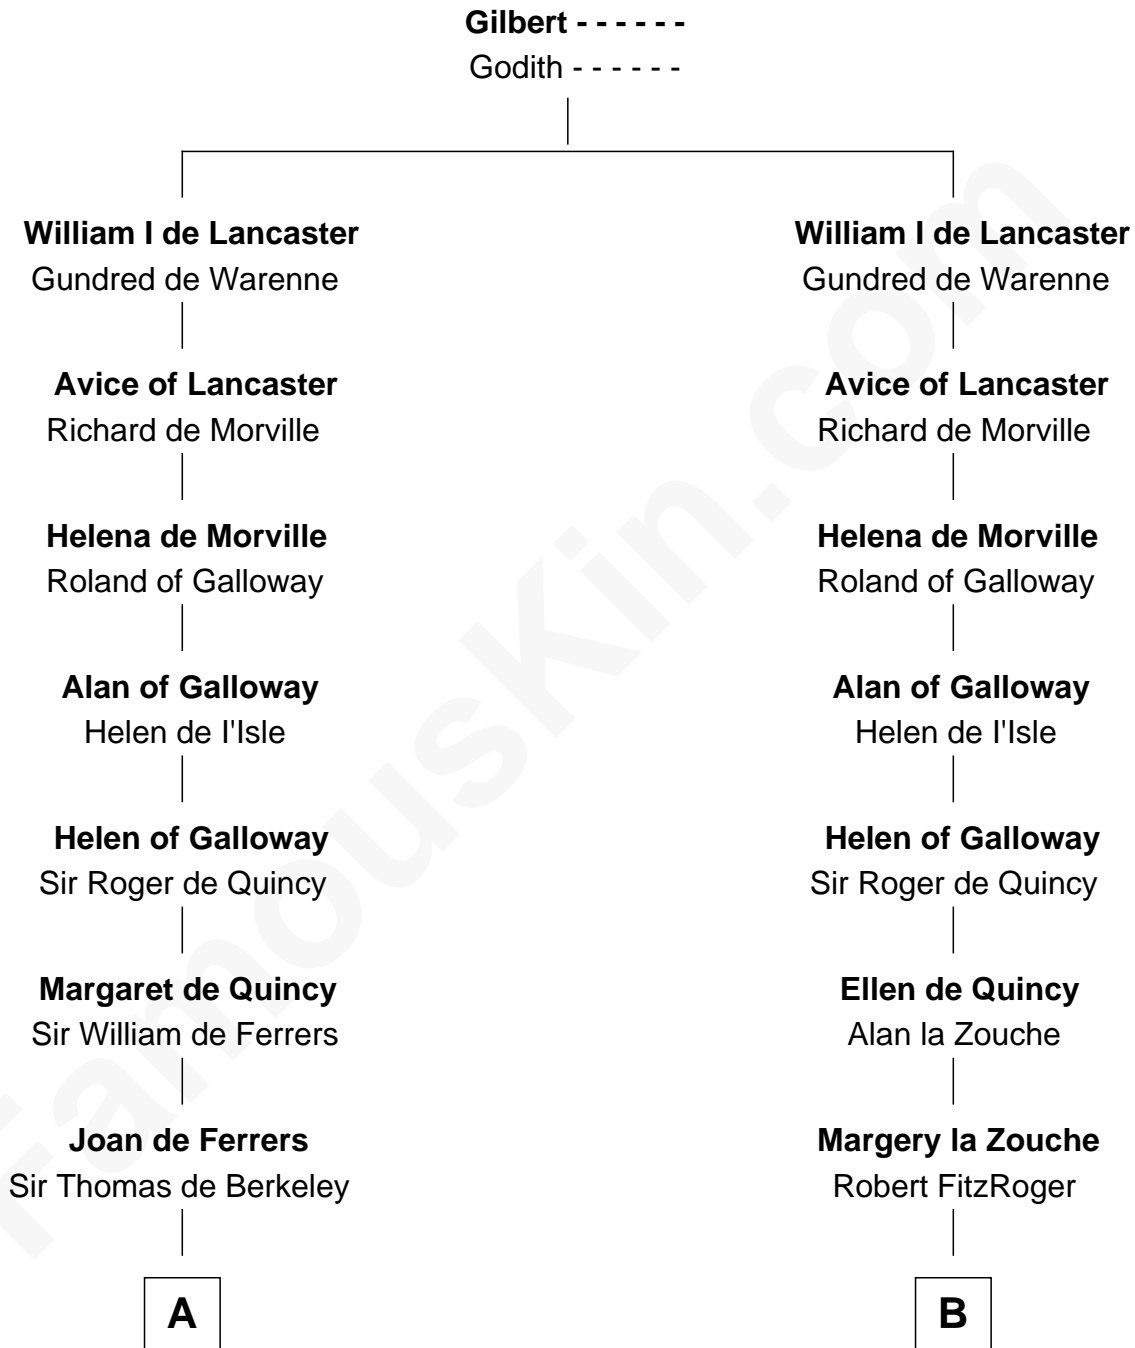

FamousKin.com

Relationship Chart of

Bathsheba (Ruggles) Spooner

First woman executed for murder in U.S. by non-British government

14th cousin 7 times removed of

King Henry VIII
King of England

C

Mercy Dudley
Rev. John Woodbridge

Martha Woodbridge
Samuel Ruggles

Rev. Timothy Ruggles
Mary White

Timothy Dwight Ruggles
Bathsheba Bourne

Bathsheba (Ruggles) Spooner
First Woman Executed in U.S.

FamousKin.com