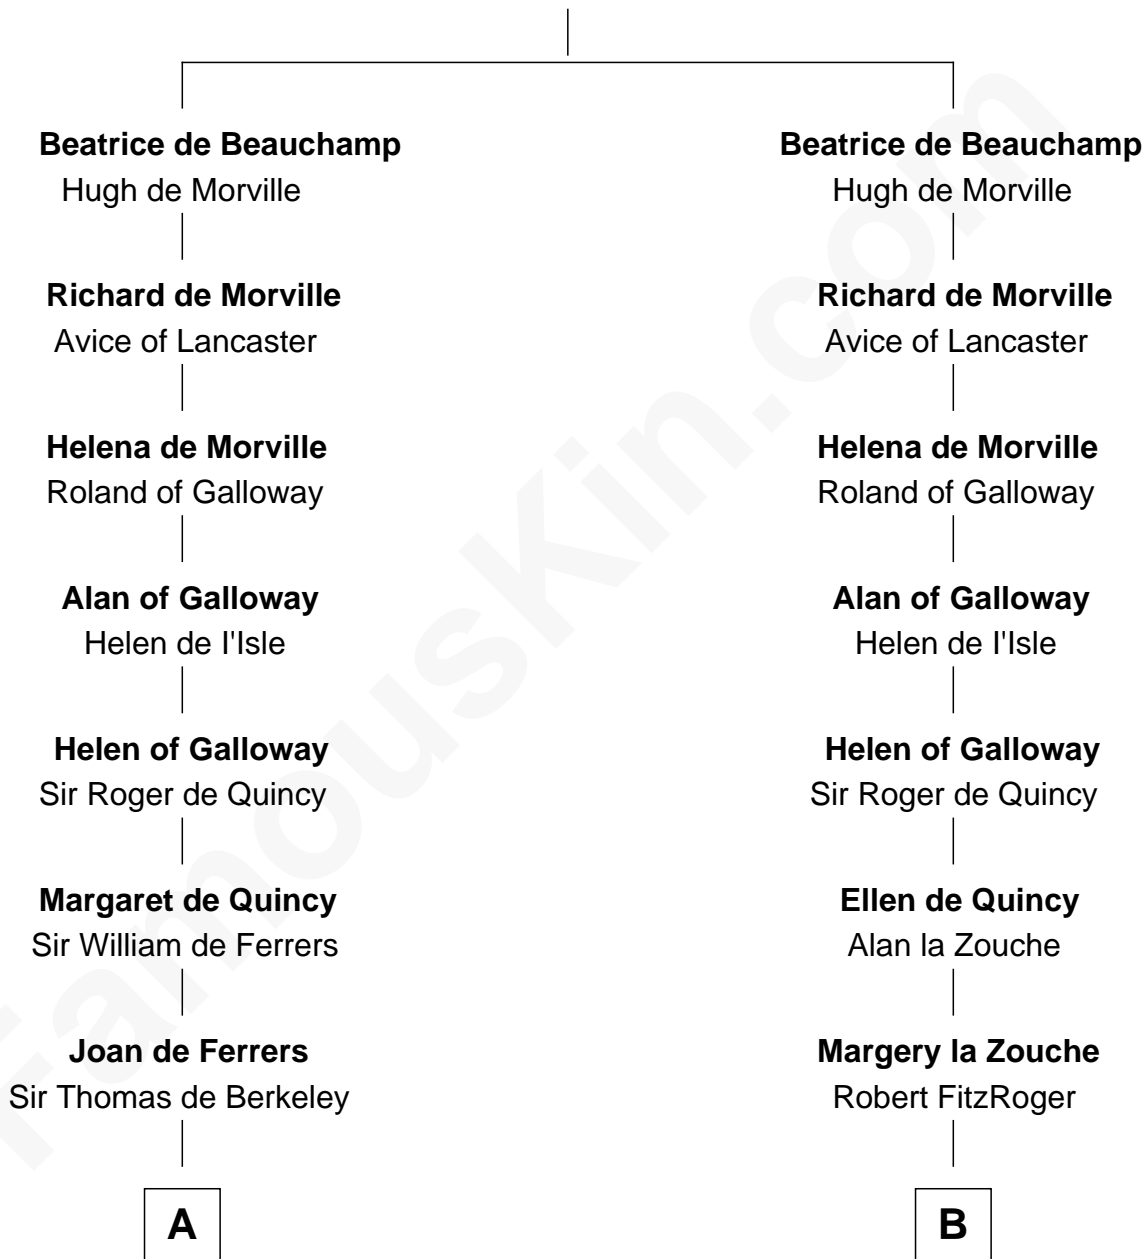

FamousKin.com

Relationship Chart of

Bathsheba (Ruggles) Spooner

First woman executed for murder in U.S. by non-British government

14th cousin 7 times removed of

King Henry VIII
King of England

Robert de Beauchamp

FamousKin.com