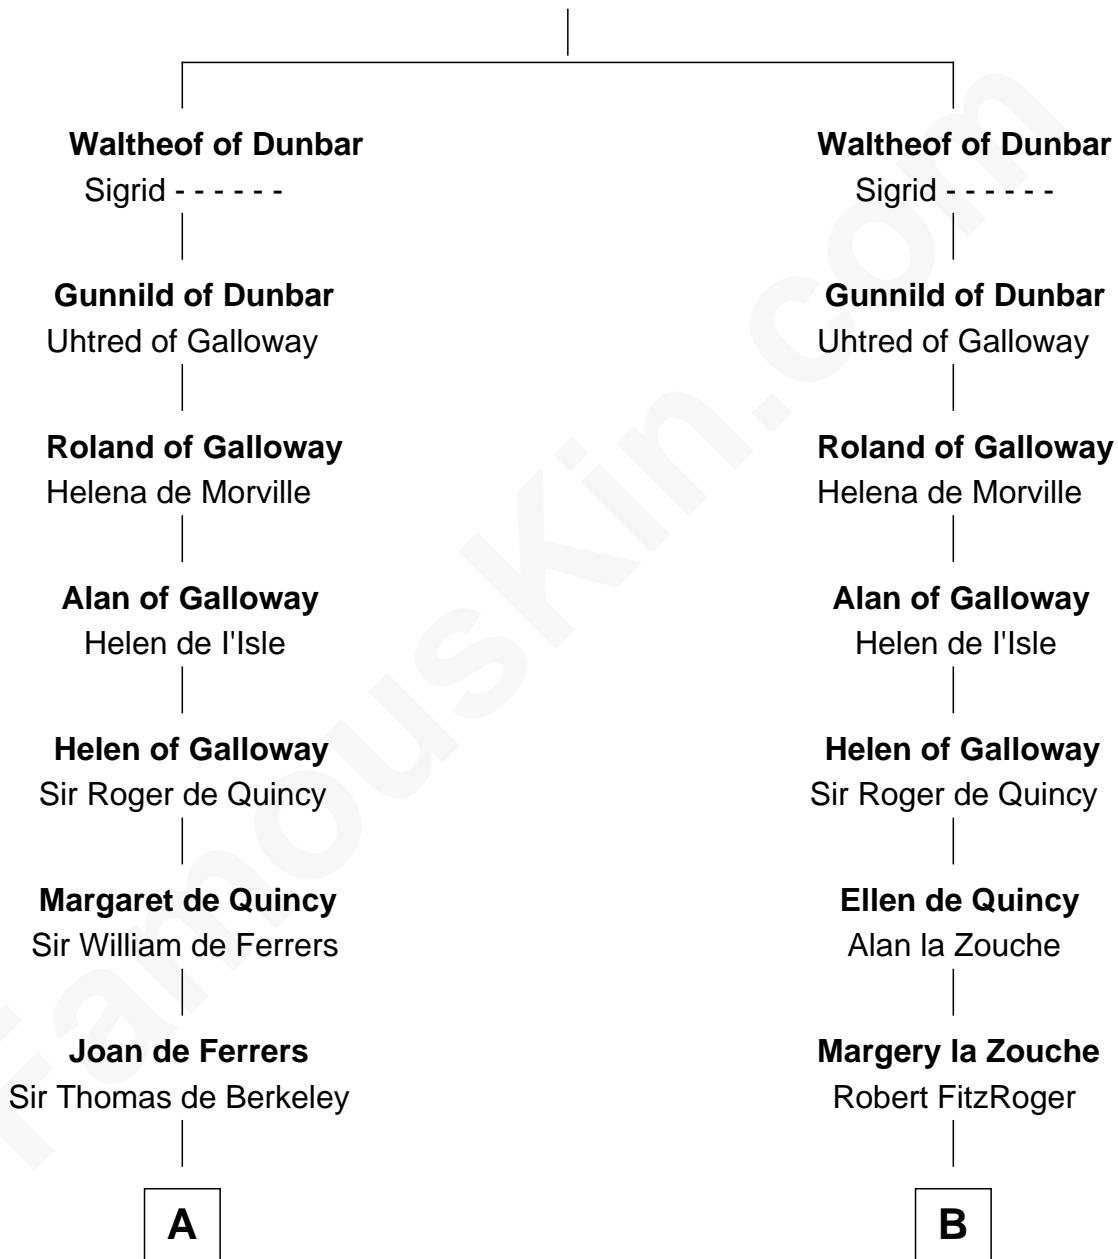

**FamousKin.com**  
**Relationship Chart of**  
**Bathsheba (Ruggles) Spooner**

*First woman executed for murder in U.S. by non-British government*

**14th cousin 7 times removed of**

**King Henry VIII**  
*King of England*

**Gospatric I of Northumbria**

FamousKin.com