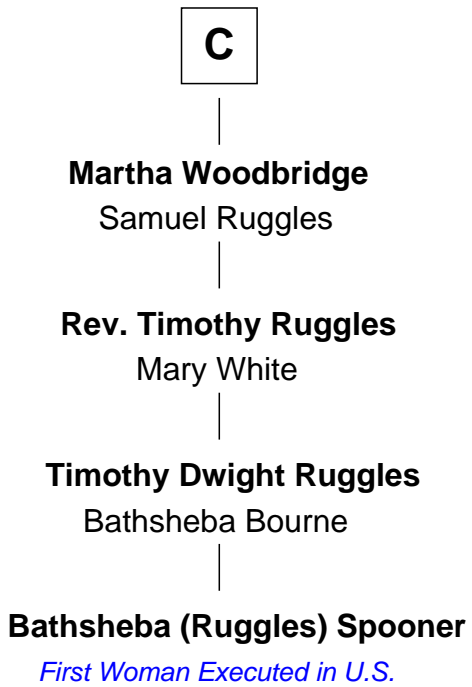

FamousKin.com

Relationship Chart of

Bathsheba (Ruggles) Spooner

First woman executed for murder in U.S. by non-British government

12th cousin 8 times removed of

King Henry VIII
King of England

Gervais, Count of Rethel
Elizabeth of Namur

Sir Hugh I de Audley
Iseult de Mortimer

Alice de Audley
Sir Ralph de Neville

B

FamousKin.com