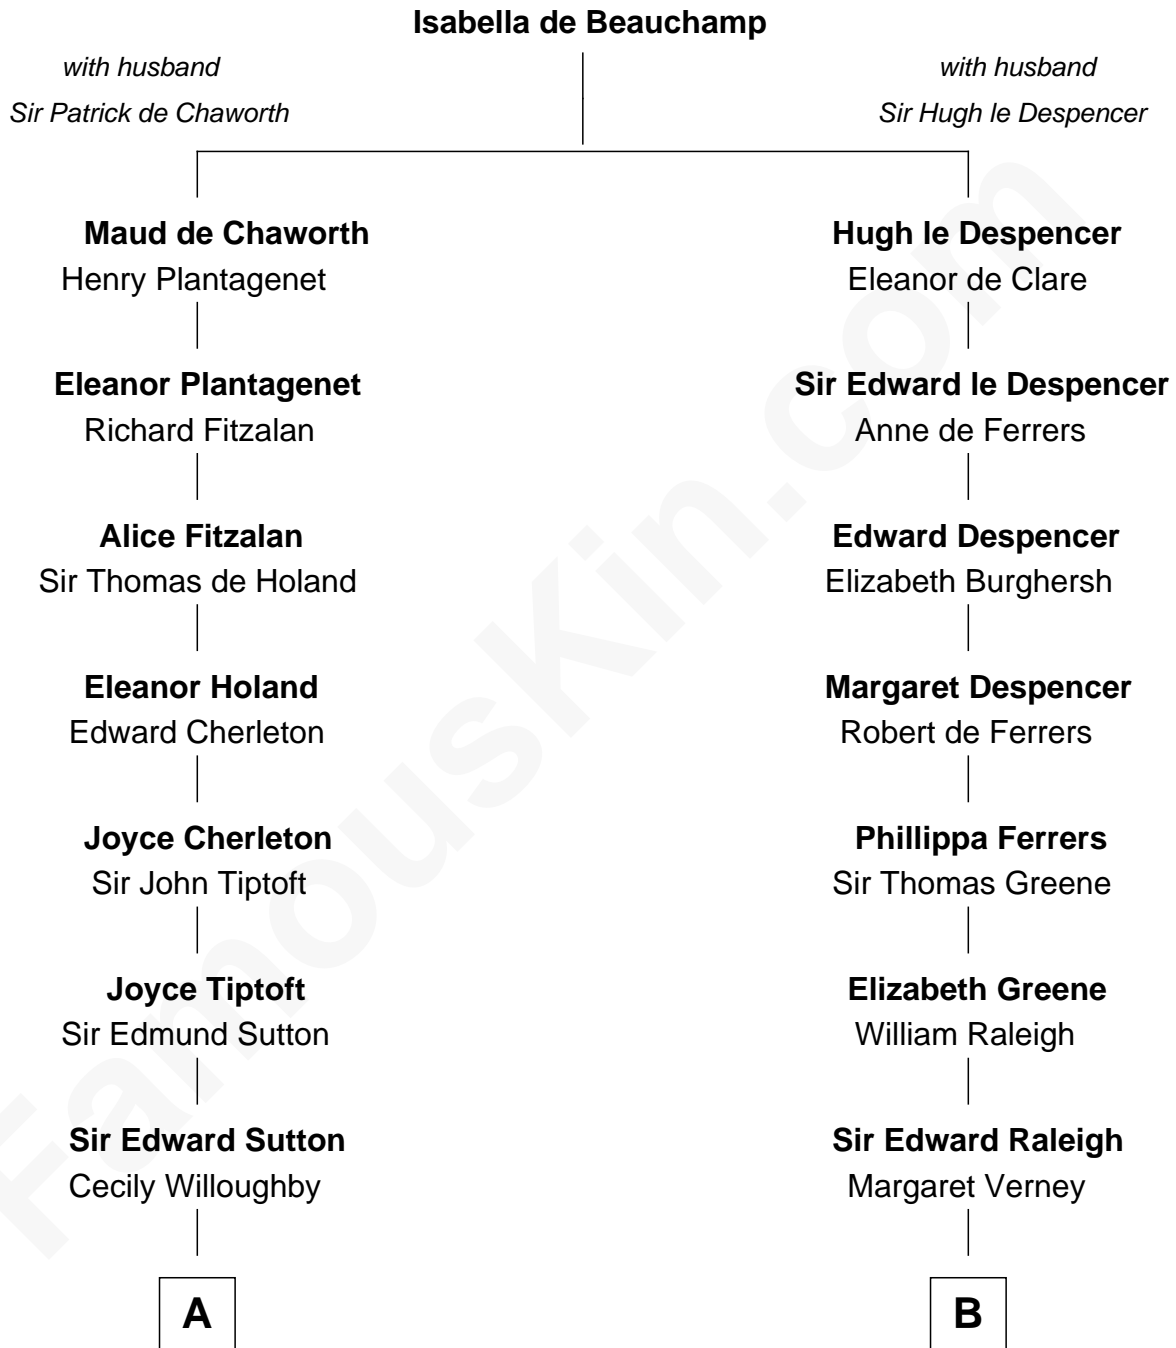

# FamousKin.com

## Relationship Chart of Bathsheba (Ruggles) Spooner

*First woman executed for murder in U.S. by non-British government*

15th cousin 6 times removed of

**Willis Carrier**

*Inventor of Air Conditioning*

**C**