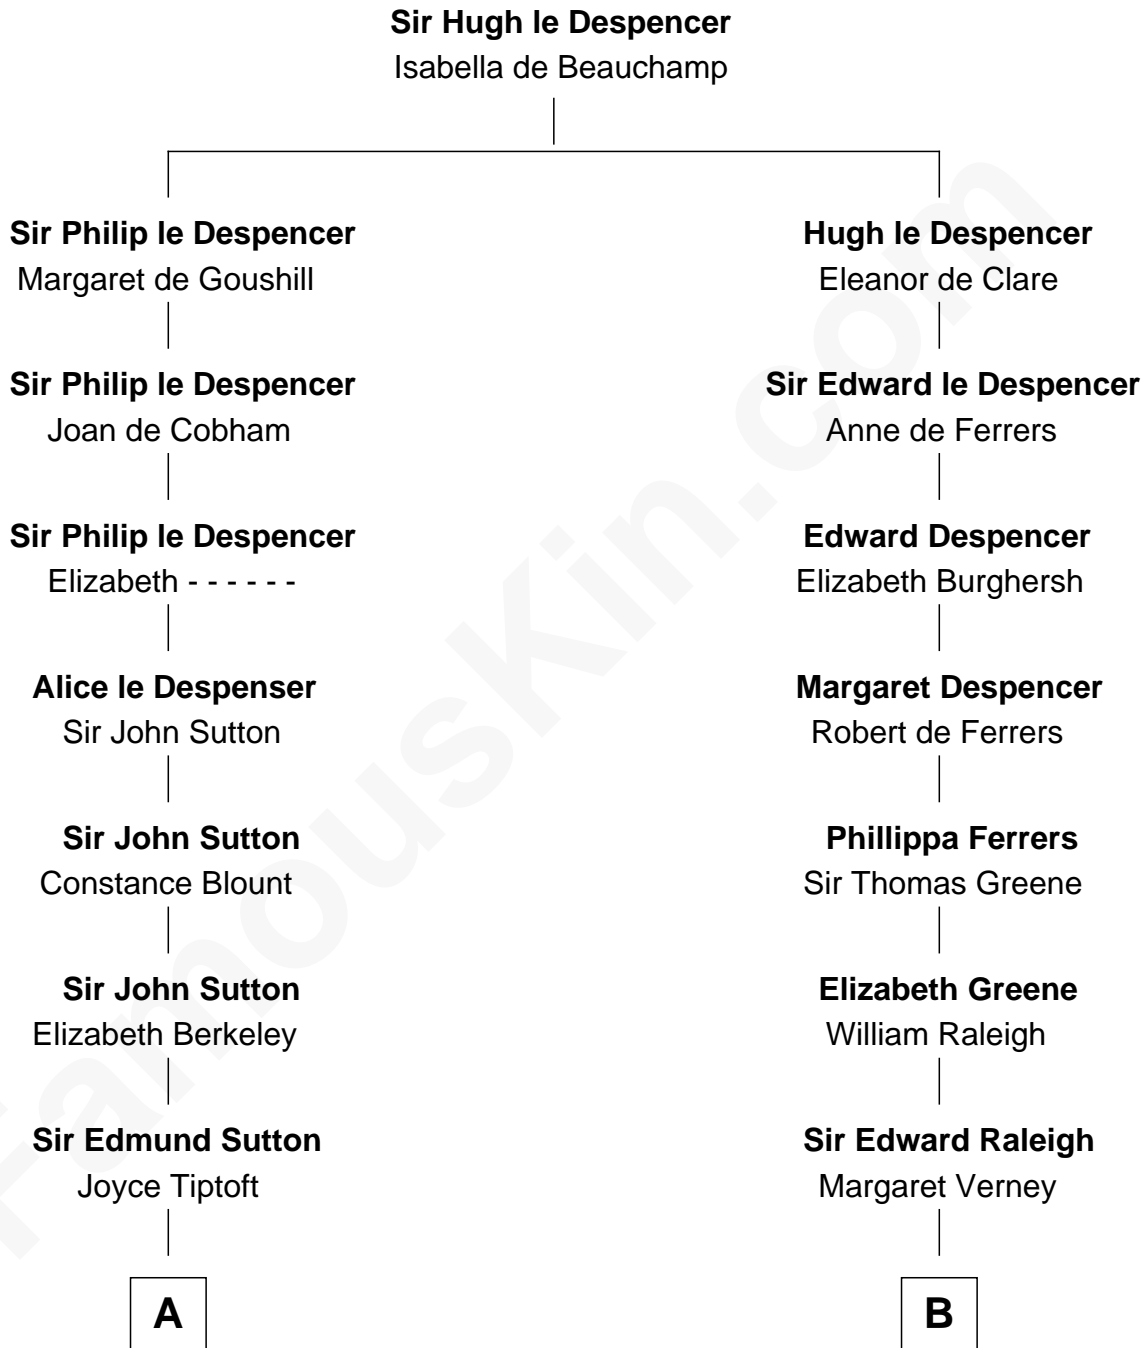

# FamousKin.com

## Relationship Chart of Bathsheba (Ruggles) Spooner

*First woman executed for murder in U.S. by non-British government*

16th cousin 5 times removed of

**Willis Carrier**

*Inventor of Air Conditioning*

**C**