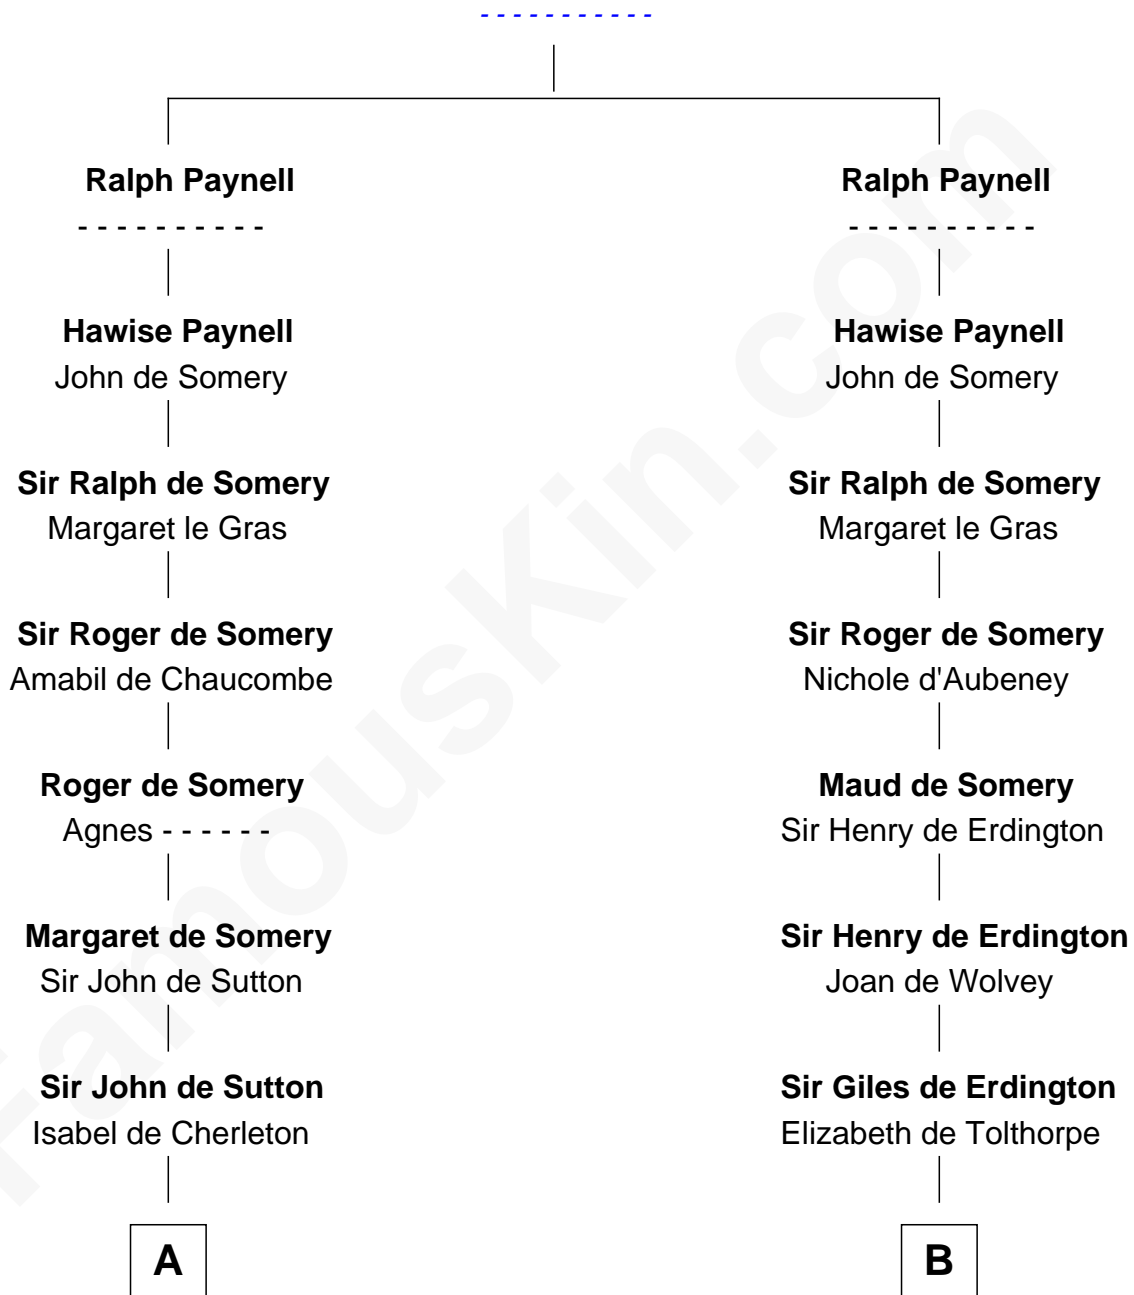

FamousKin.com

Relationship Chart of

Bathsheba (Ruggles) Spooner

First woman executed for murder in U.S. by non-British government

20th cousin 1 time removed of

Francis Lightfoot Lee

Signer of the Declaration of Independence

Fulk Paynel

C

Mercy Dudley
Rev. John Woodbridge

Martha Woodbridge
Samuel Ruggles

Rev. Timothy Ruggles
Mary White

Timothy Dwight Ruggles
Bathsheba Bourne

Bathsheba (Ruggles) Spooner
First Woman Executed in U.S.