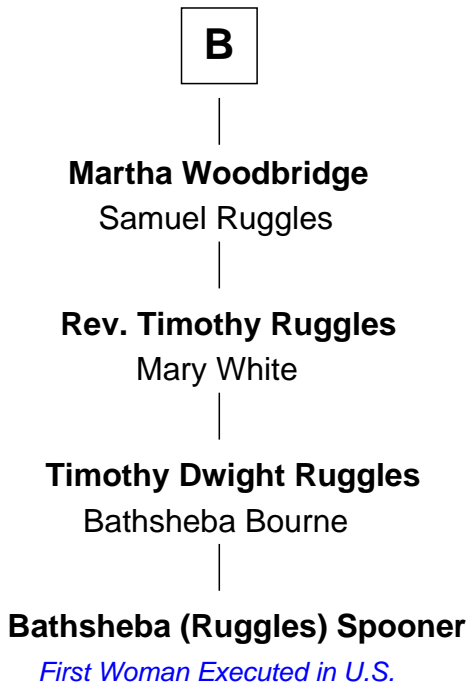

FamousKin.com

Relationship Chart of

Bathsheba (Ruggles) Spooner

First woman executed for murder in U.S. by non-British government

5th cousin 15 times removed of

William de Lanvallay
Magna Carta Surety

A

Maud Grey

Richard Fettiplace

Anne Fettiplace

Edward Purefoy

Mary Purefoy

Thomas Thorne

Susanna Thorne

Roger Dudley

Gov. Thomas Dudley

Dorothy York

Mercy Dudley

Rev. John Woodbridge

B

FamousKin.com