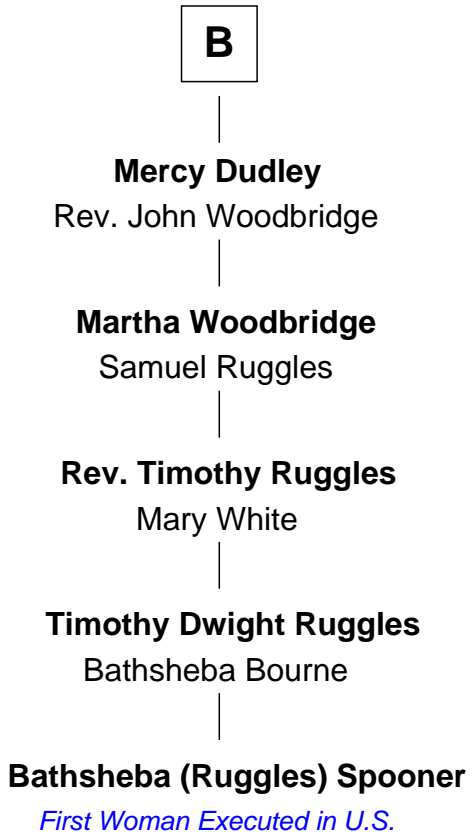

FamousKin.com

Relationship Chart of Bathsheba (Ruggles) Spooner

First woman executed for murder in U.S. by non-British government

6th cousin 15 times removed of

William de Lanvallay
Magna Carta Surety

A

Sir John Grey
Avice Marmion

Maud Grey
Sir Thomas Harcourt

Sir Thomas Harcourt
Jane Fraunceys

Sir Richard Harcourt
Edith St. Clair

Alice Harcourt
William Bessiles

Elizabeth Bessiles
Richard Fettiplace

Anne Fettiplace
Edward Purefoy

Mary Purefoy
Thomas Thorne

Susanna Thorne
Roger Dudley

Gov. Thomas Dudley
Dorothy York

B

FamousKin.com