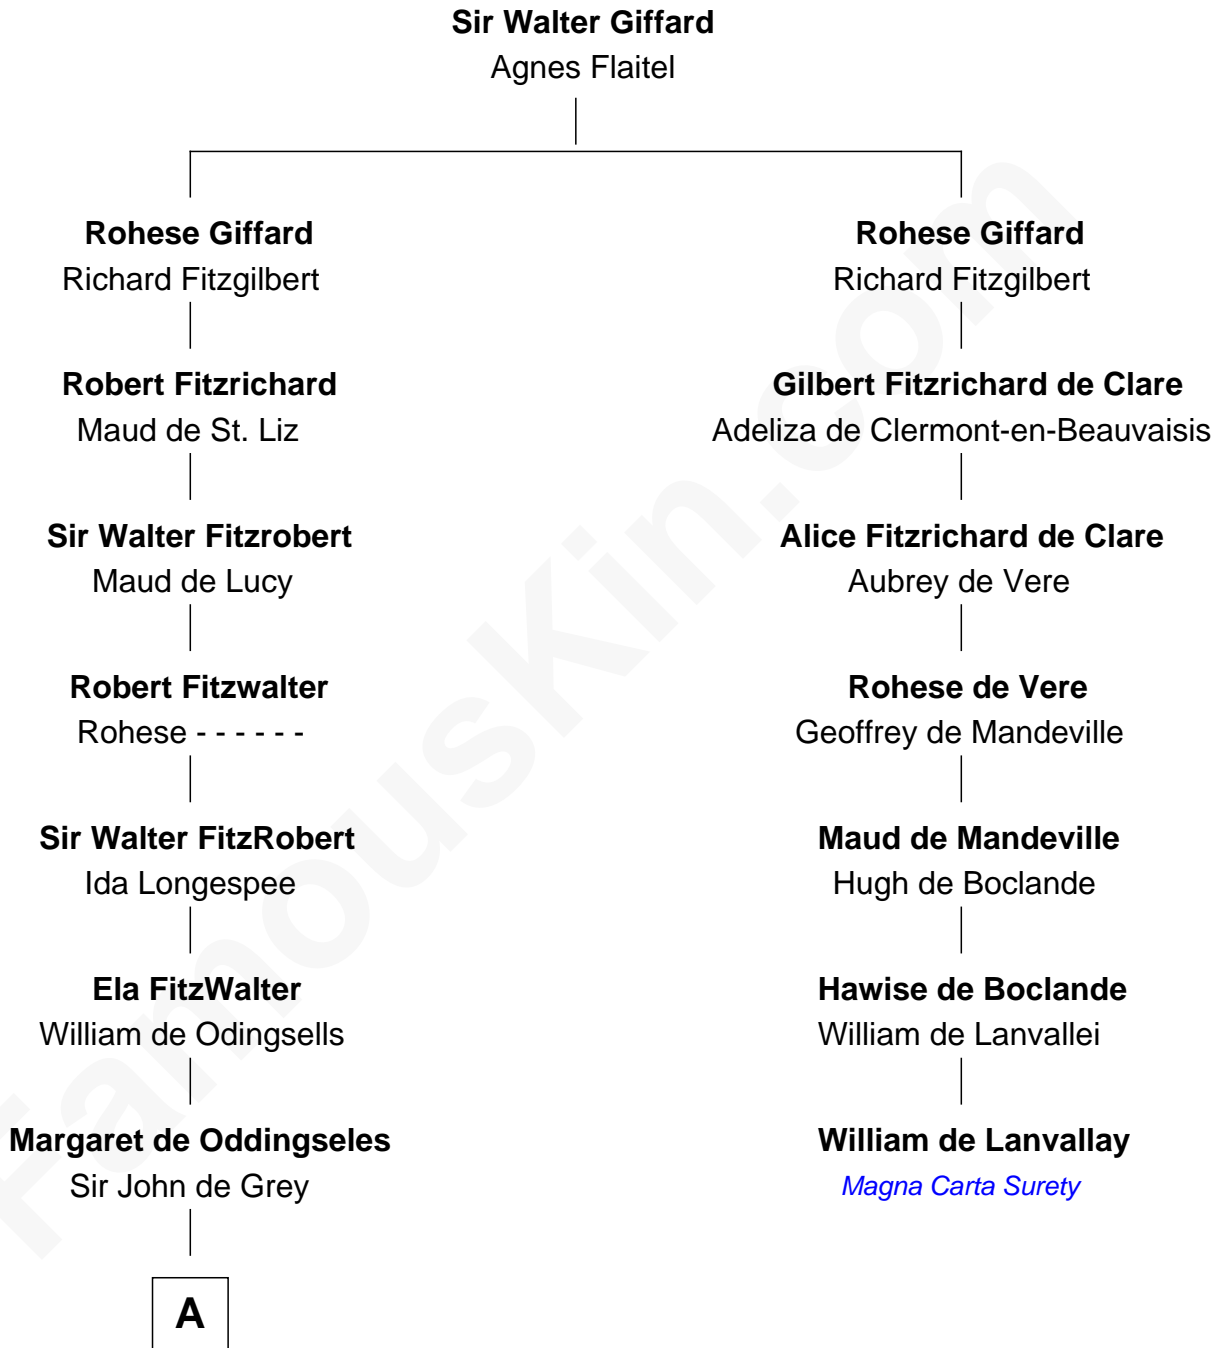

FamousKin.com

Relationship Chart of Bathsheba (Ruggles) Spooner

First woman executed for murder in U.S. by non-British government

6th cousin 15 times removed of

William de Lanvallay
Magna Carta Surety

A

Sir John Grey
Avice Marmion

Maud Grey
Sir Thomas Harcourt

Sir Thomas Harcourt
Jane Fraunceys

Sir Richard Harcourt
Edith St. Clair

Alice Harcourt
William Bessiles

Elizabeth Bessiles
Richard Fettiplace

Anne Fettiplace
Edward Purefoy

Mary Purefoy
Thomas Thorne

Susanna Thorne
Roger Dudley

Gov. Thomas Dudley
Dorothy York

B

FamousKin.com