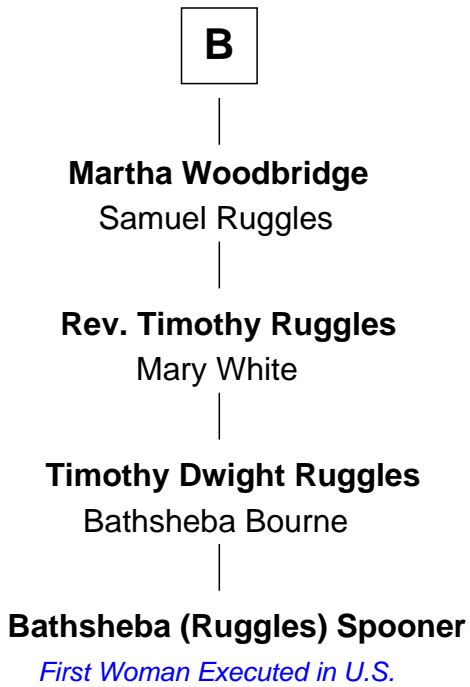

FamousKin.com
Relationship Chart of
Bathsheba (Ruggles) Spooner

First woman executed for murder in U.S. by non-British government

4th cousin 16 times removed of

William de Lanvallay
Magna Carta Surety

Gilbert Fitzrichard de Clare
 Adeliza de Clermont-en-Beauvaisis

Eve de Braiose

Sir William de Cantilupe

Milicent de Cantilupe

Eudo la Zouche

Eve la Zouche

Sir Maurice de Berkeley

A

Alice Fitzrichard de Clare

Aubrey de Vere

Rohese de Vere

Geoffrey de Mandeville

Maud de Mandeville

Hugh de Boclande

Hawise de Boclande

William de Lanvallei

William de Lanvallay

Magna Carta Surety

FamousKin.com