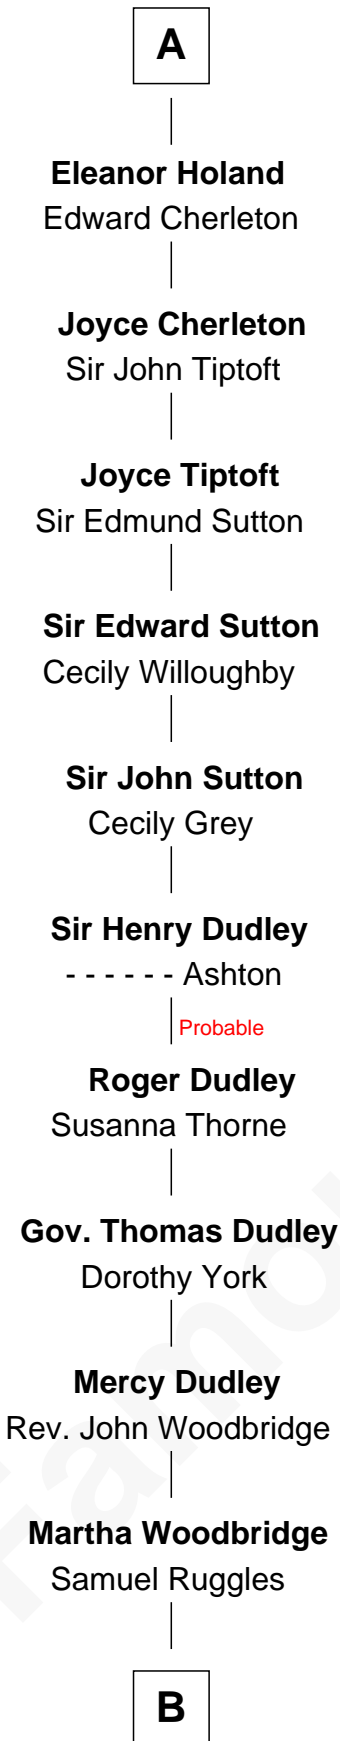

FamousKin.com

Relationship Chart of

Bathsheba (Ruggles) Spooner

First woman executed for murder in U.S. by non-British government

1st cousin 18 times removed of

William de Lanvallay
Magna Carta Surety

B

Rev. Timothy Ruggles

Mary White

Timothy Dwight Ruggles

Bathsheba Bourne

Bathsheba (Ruggles) Spooner

First Woman Executed in U.S.

FamousKin.com