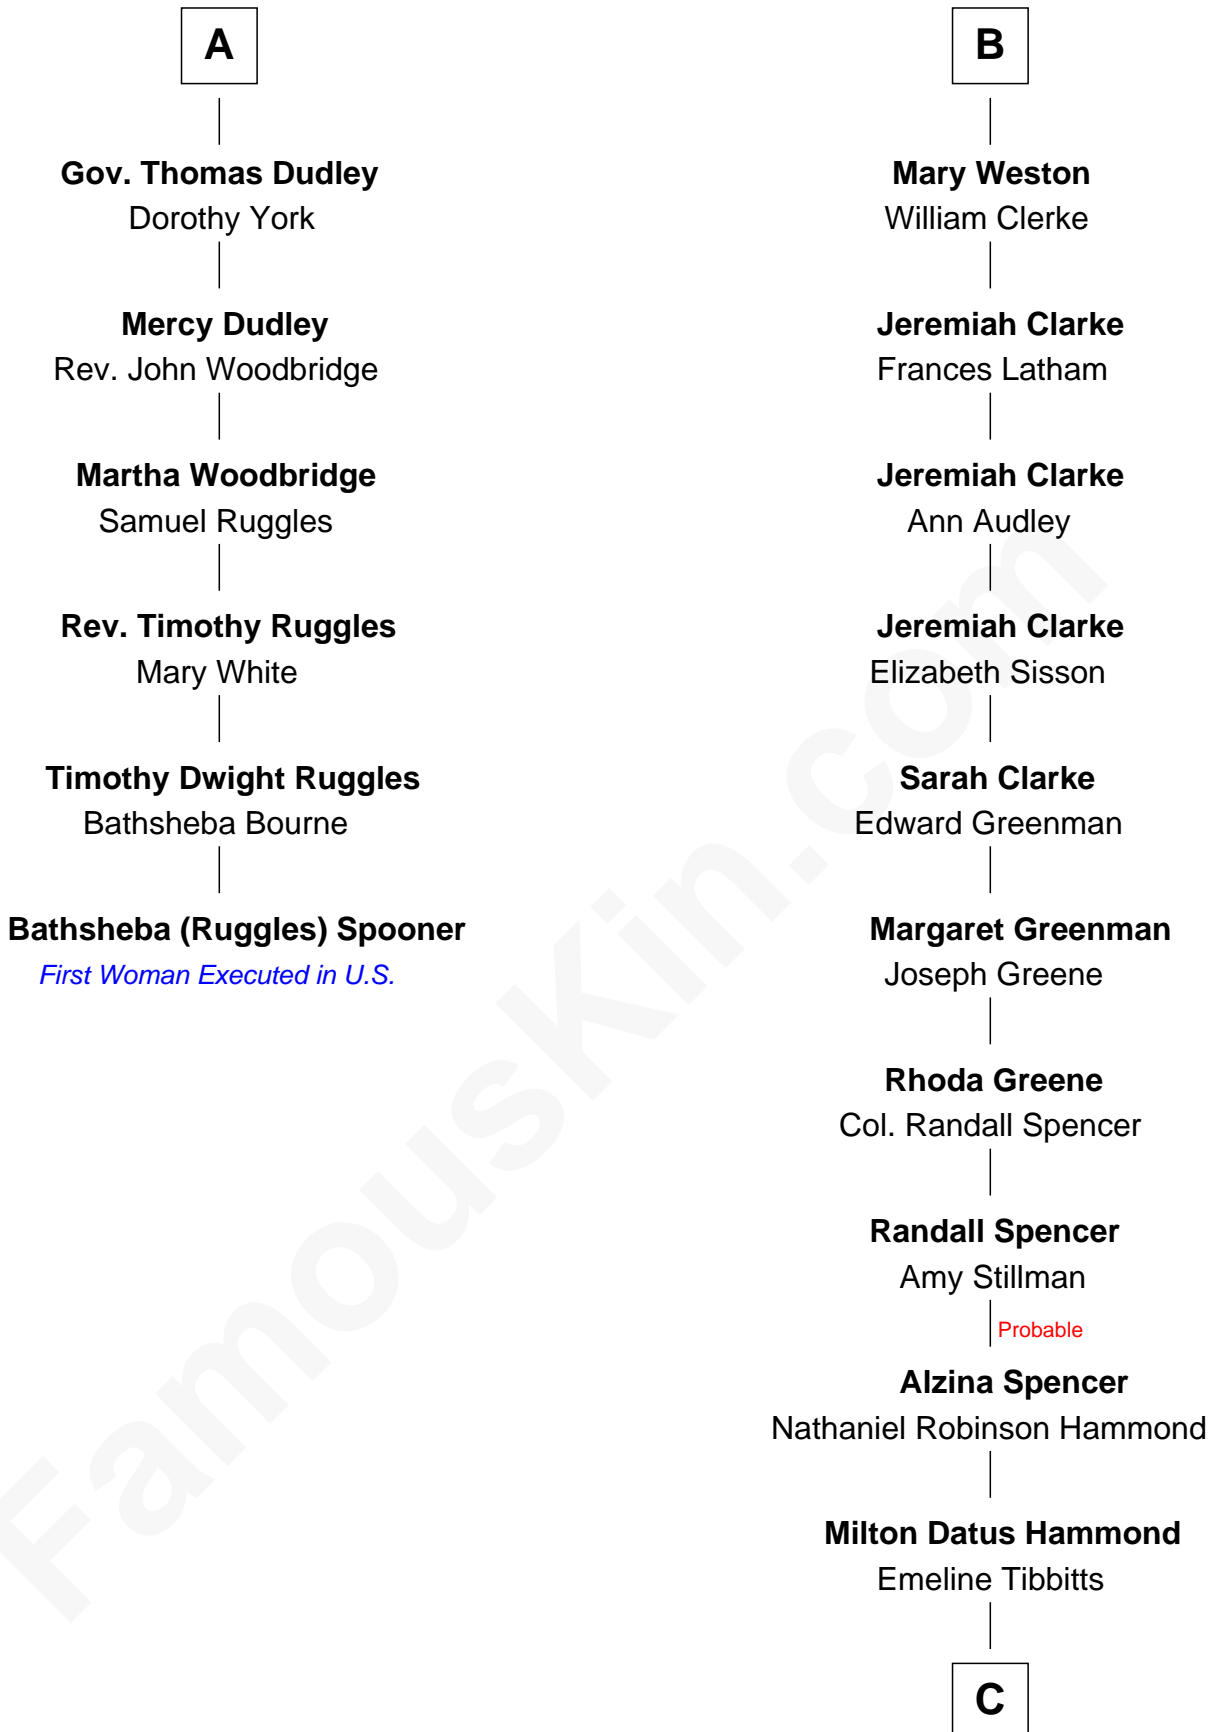

FamousKin.com

Relationship Chart of

Bathsheba (Ruggles) Spooner

First woman executed for murder in U.S. by non-British government

12th cousin 9 times removed of

Amy Adams
Movie Actress

C

Levi Parley Hammond

Annie Elizabeth Baer

Grant Levi Hammond

Rita Otterbeck

Colleen Hammond

Joseph Hugh Hicken

Kathryn Hicken

Richard Kent Adams

Amy Adams