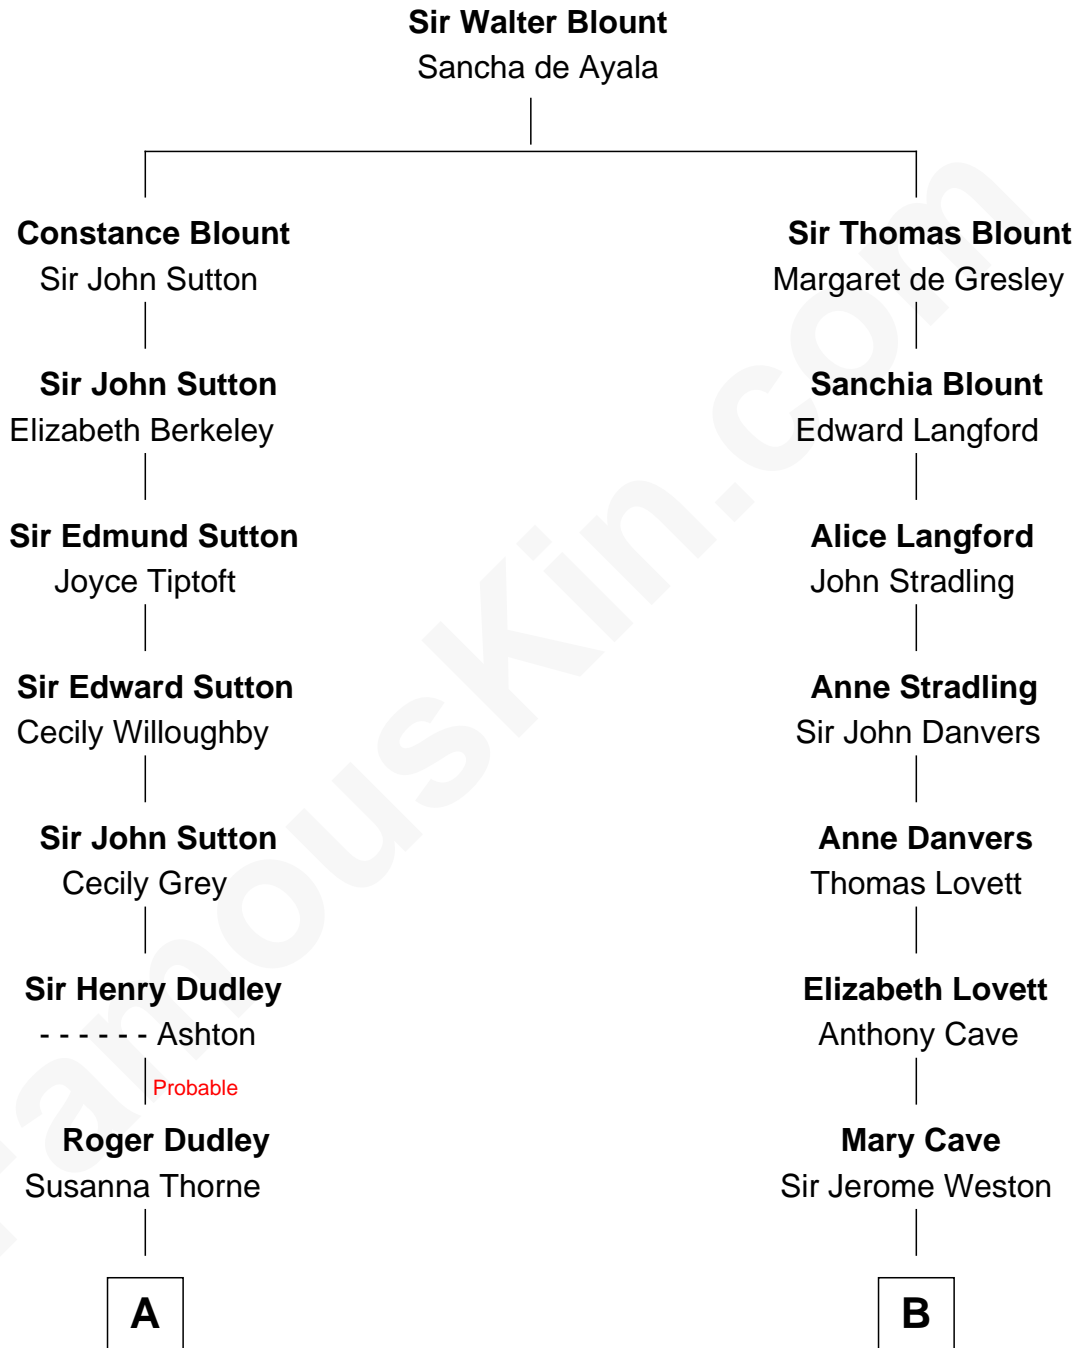

FamousKin.com

Relationship Chart of

Bathsheba (Ruggles) Spooner

First woman executed for murder in U.S. by non-British government

12th cousin 9 times removed of

Amy Adams
Movie Actress

C

Levi Parley Hammond

Annie Elizabeth Baer

Grant Levi Hammond

Rita Otterbeck

Colleen Hammond

Joseph Hugh Hicken

Kathryn Hicken

Richard Kent Adams

Amy Adams