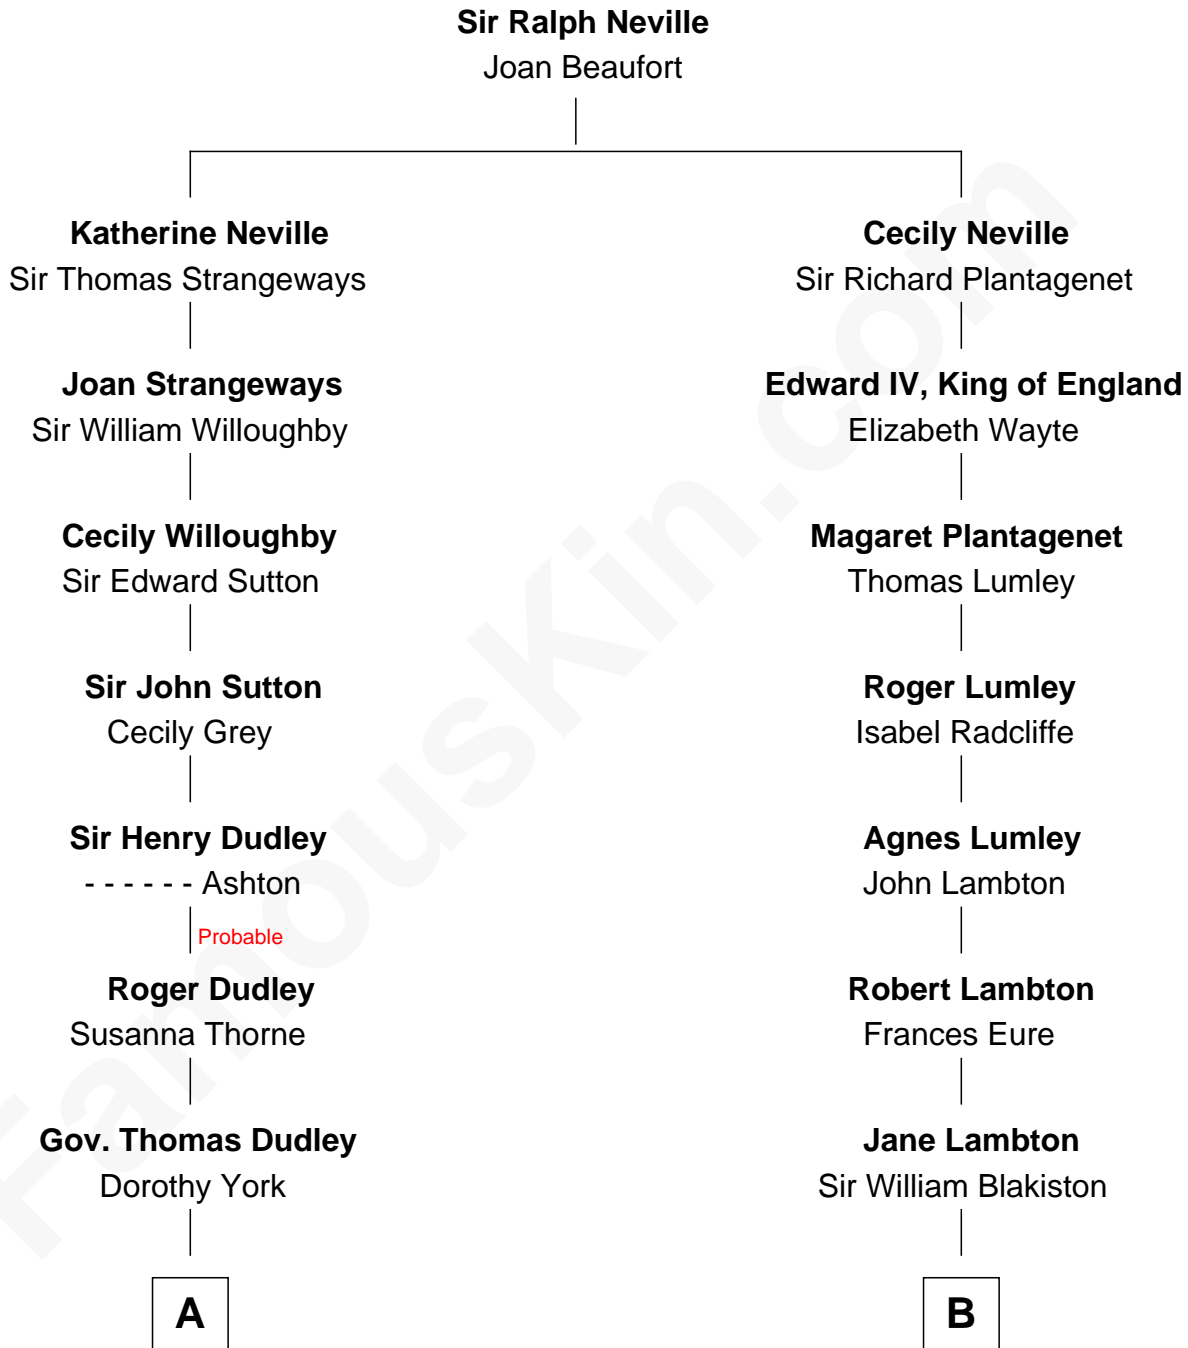

FamousKin.com

Relationship Chart of

Bathsheba (Ruggles) Spooner

First woman executed for murder in U.S. by non-British government

11th cousin 7 times removed of

Benedict Cumberbatch

Movie, Television and Stage Actor

C

Timothy Carlton Congdon Cumberbatch

Wanda Ventham

Benedict Cumberbatch

Movie, Television and Stage Actor

FamousKin.com