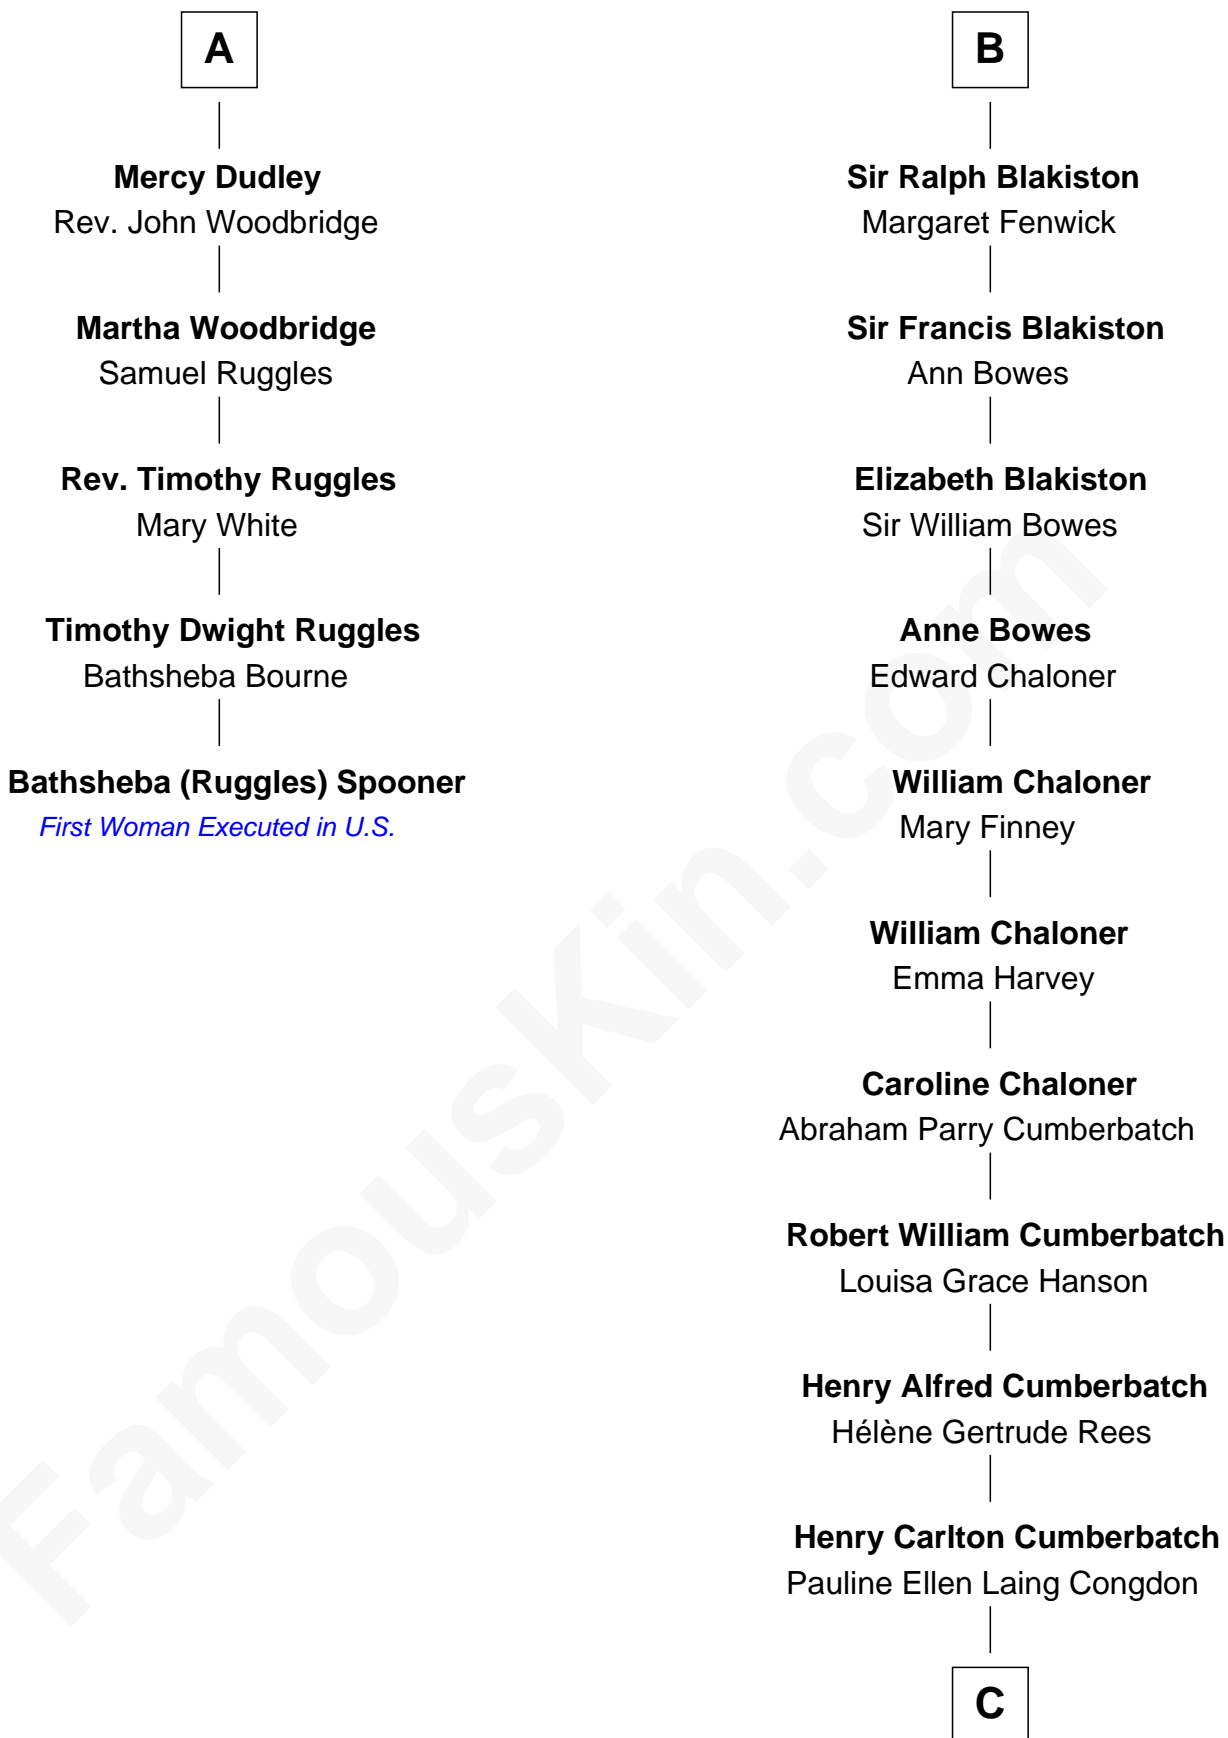

FamousKin.com

Relationship Chart of

Bathsheba (Ruggles) Spooner

First woman executed for murder in U.S. by non-British government

11th cousin 7 times removed of

Benedict Cumberbatch

Movie, Television and Stage Actor

C

Timothy Carlton Congdon Cumberbatch

Wanda Ventham

Benedict Cumberbatch

Movie, Television and Stage Actor

FamousKin.com