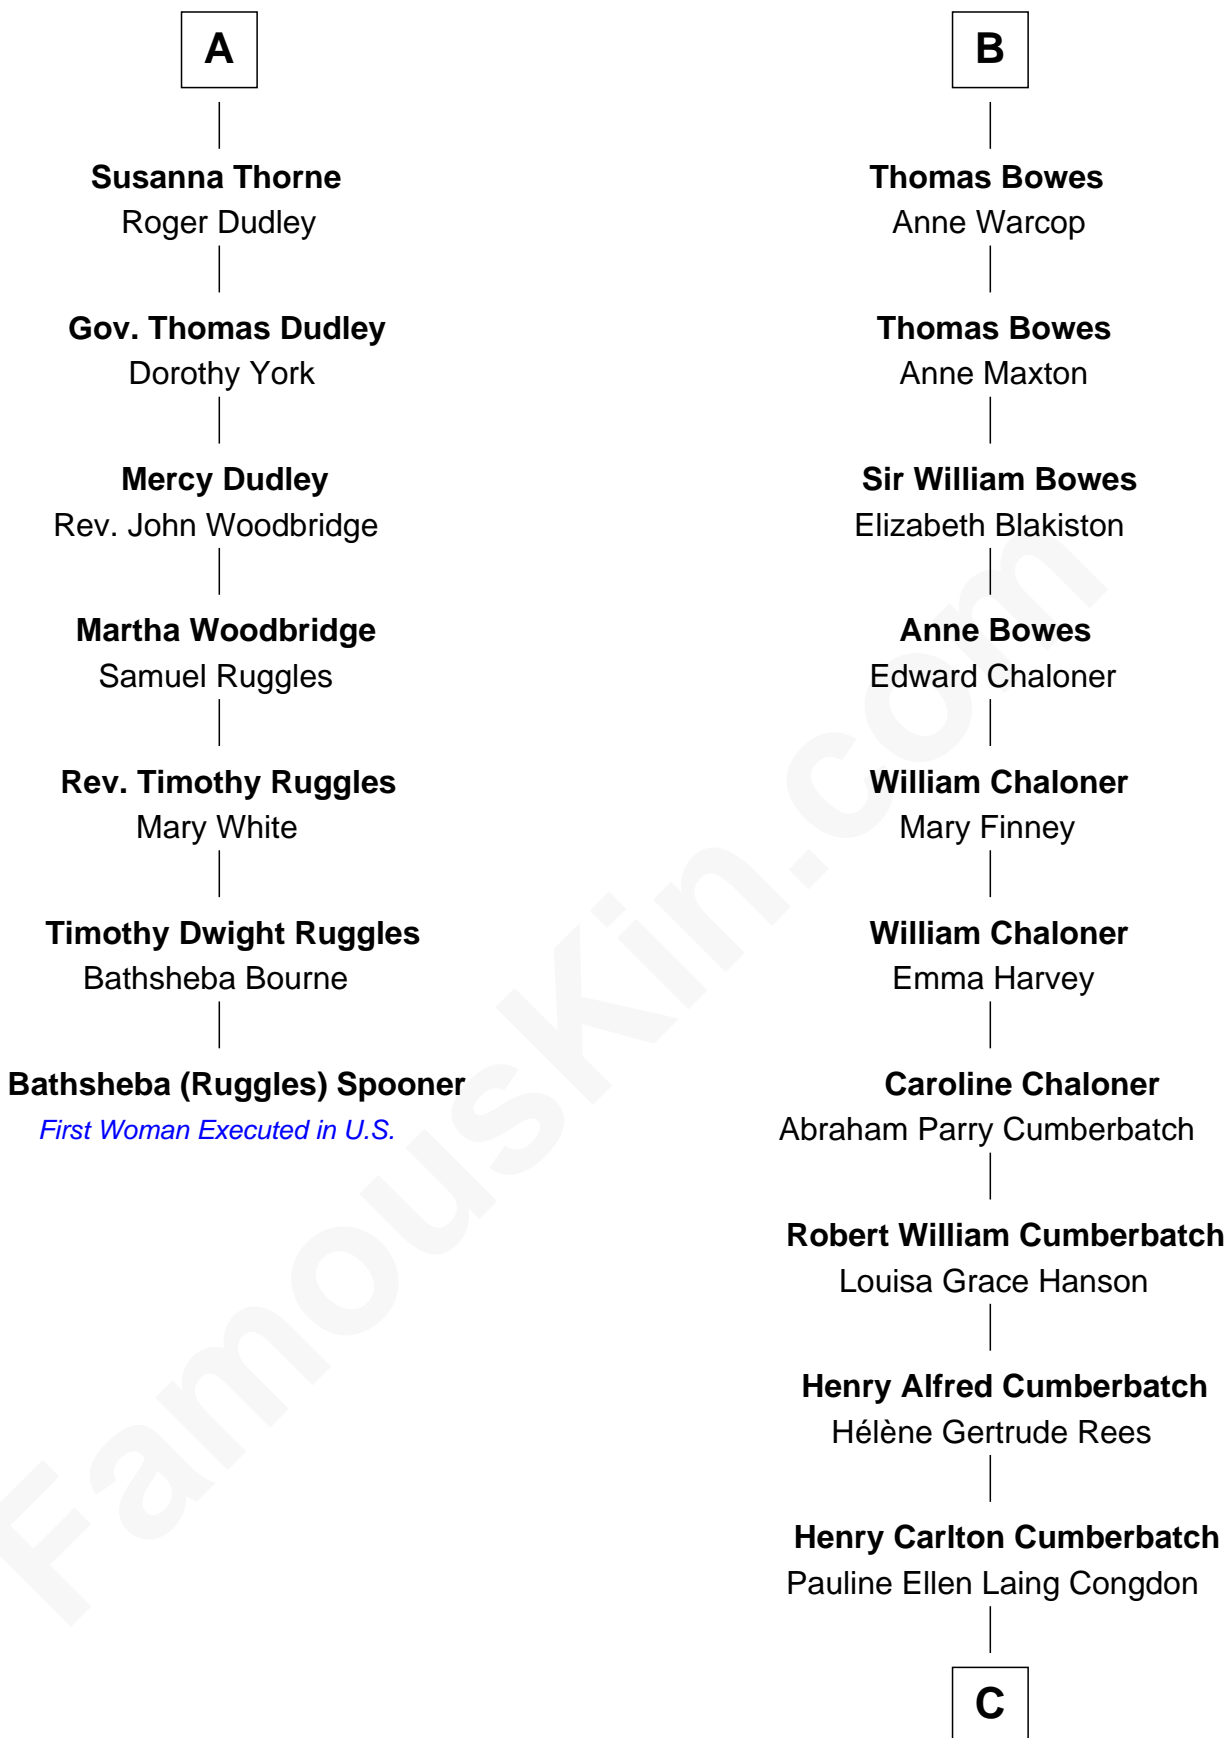

FamousKin.com

Relationship Chart of

Bathsheba (Ruggles) Spooner

First woman executed for murder in U.S. by non-British government

13th cousin 5 times removed of

Benedict Cumberbatch
Movie, Television and Stage Actor

C

Timothy Carlton Congdon Cumberbatch

Wanda Ventham

Benedict Cumberbatch

Movie, Television and Stage Actor

FamousKin.com