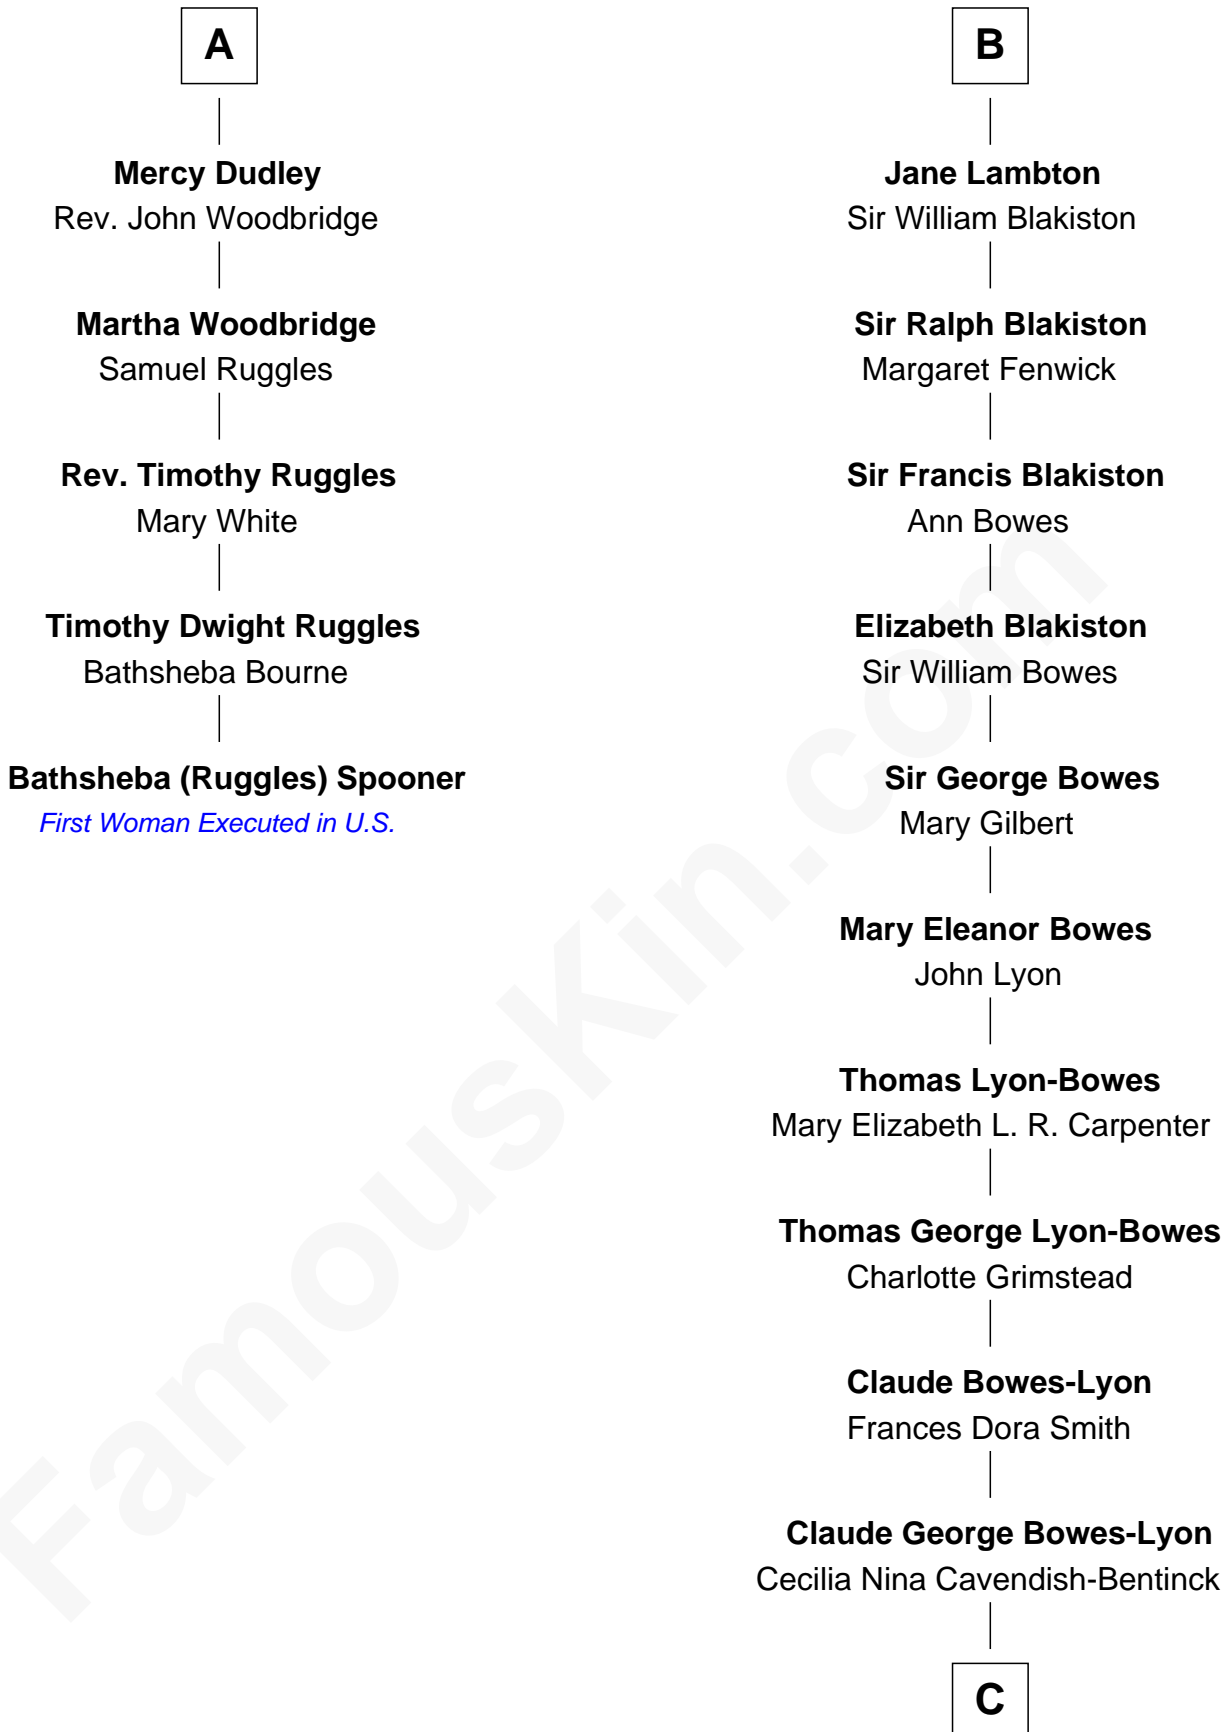

FamousKin.com

Relationship Chart of Bathsheba (Ruggles) Spooner

First woman executed for murder in U.S. by non-British government

11th cousin 7 times removed of

Queen Elizabeth II

Queen of the United Kingdom

C

Elizabeth Bowes-Lyon
George VI, King of the United Kingdom

Queen Elizabeth II
Queen of the United Kingdom

FamousKin.com

Elizabeth II photo by [Eric Draper](#)