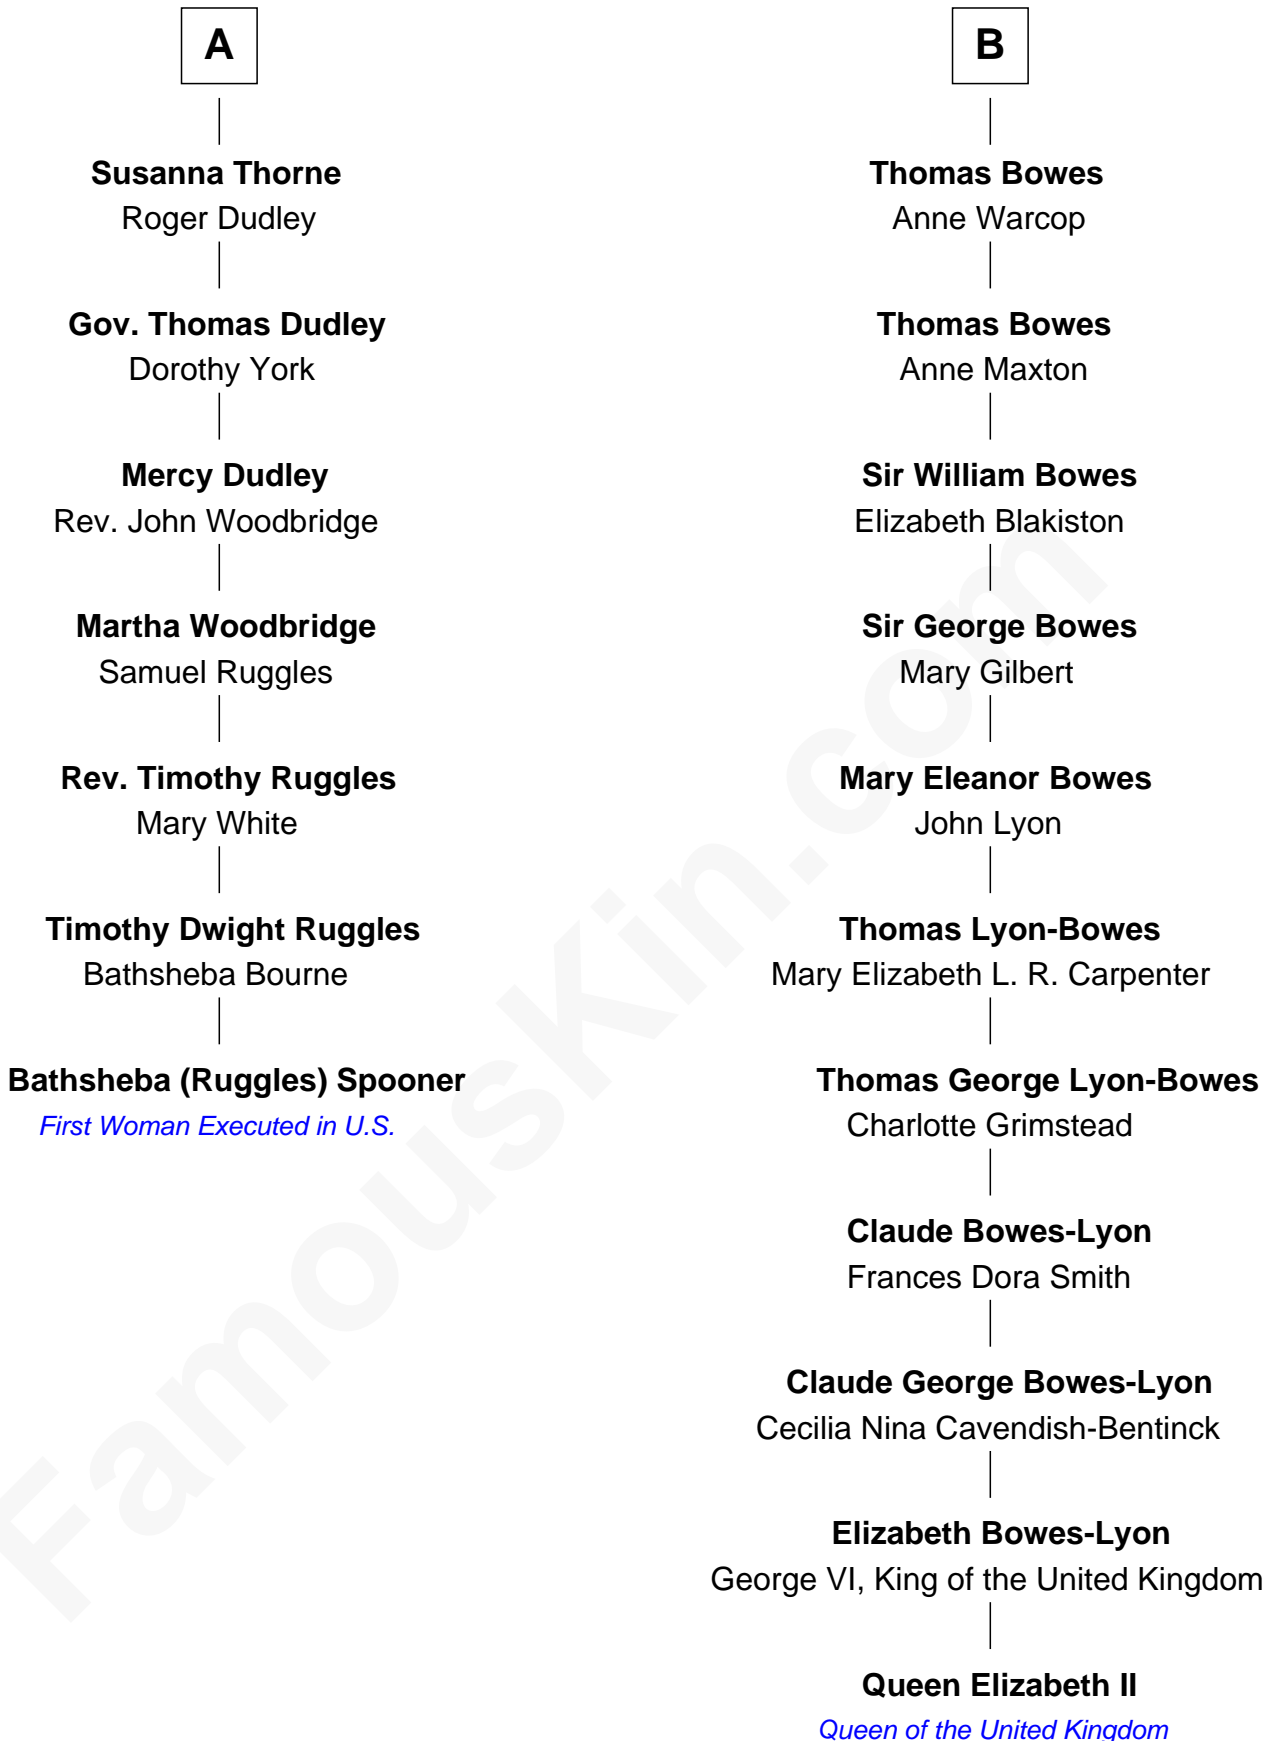

Elizabeth II photo by [Eric Draper](#)