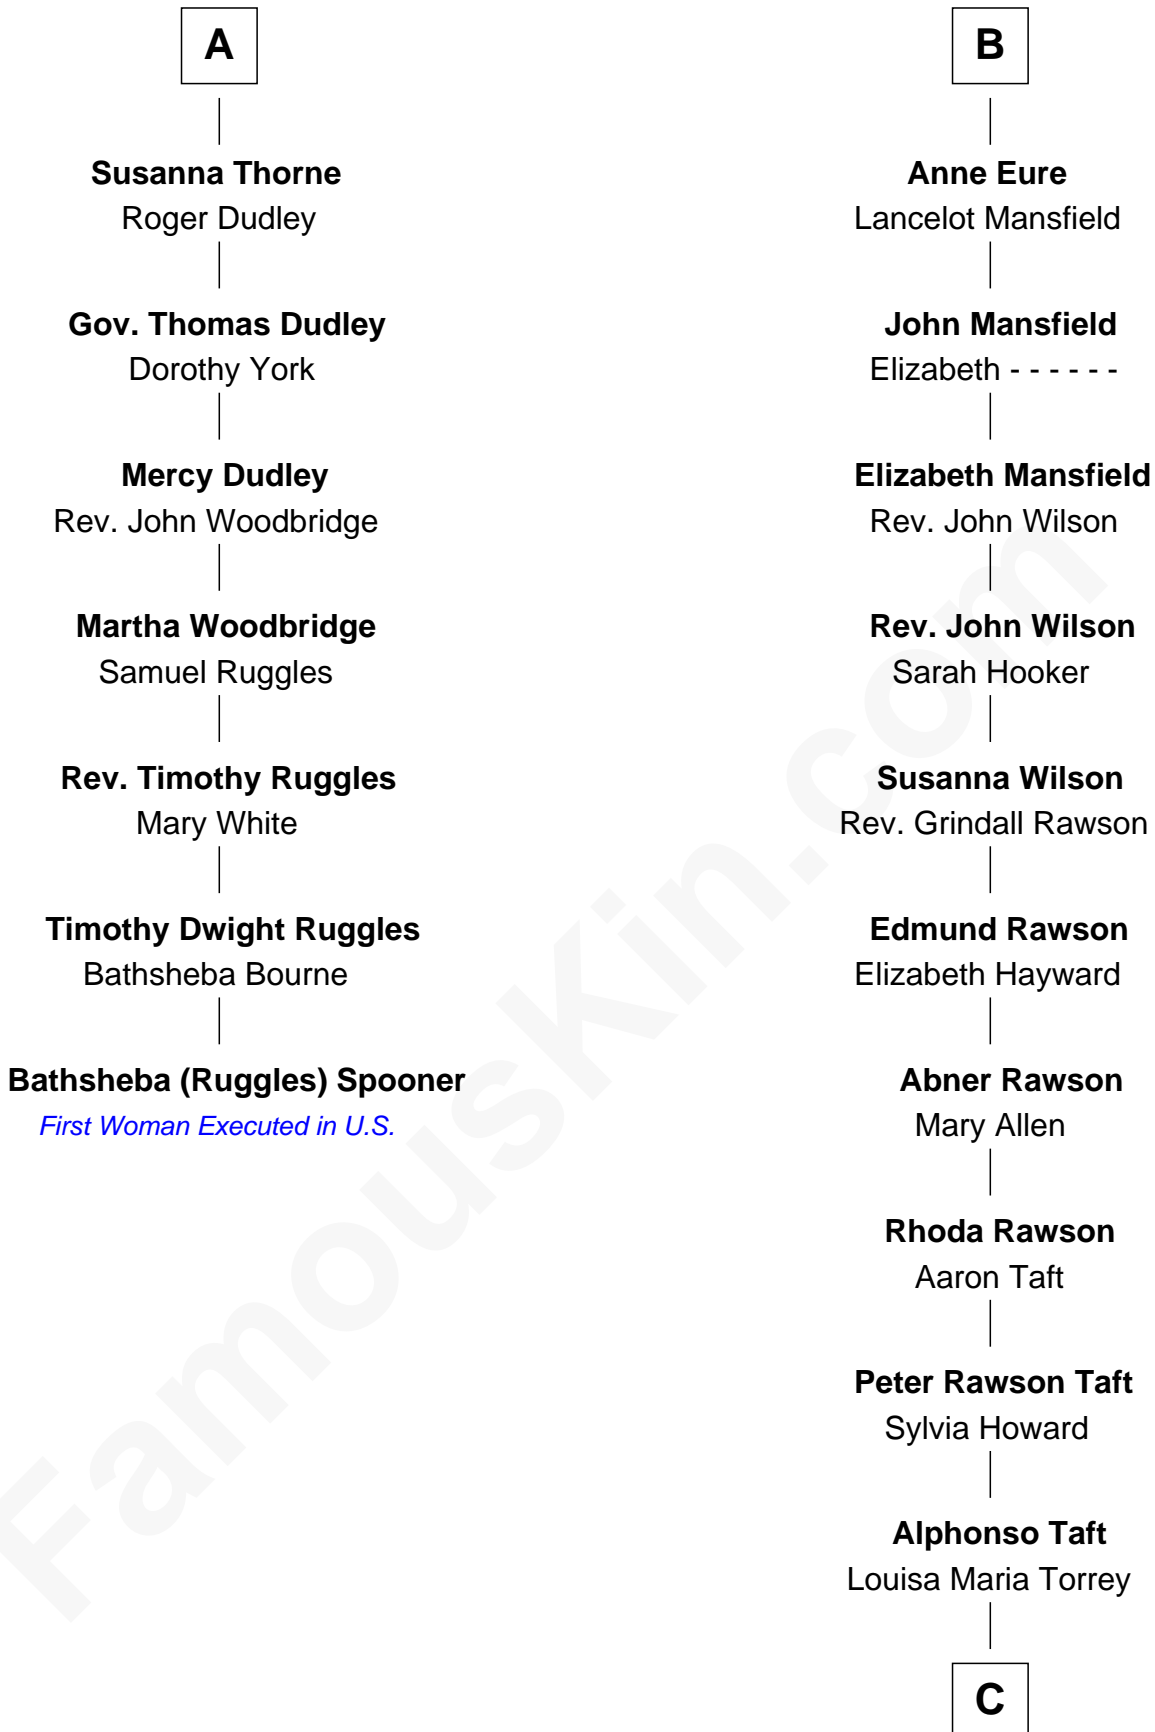

FamousKin.com

Relationship Chart of

Bathsheba (Ruggles) Spooner

First woman executed for murder in U.S. by non-British government

13th cousin 7 times removed of

Bob Taft

67th Governor of Ohio

Sir John Grey
Avice Marmion

Maud Grey
Sir Thomas Harcourt

Sir Thomas Harcourt
Jane Fraunceys

Sir Richard Harcourt
Edith St. Clair

Alice Harcourt
William Bessiles

Elizabeth Bessiles
Richard Fettiplace

Anne Fettiplace
Edward Purefoy

Mary Purefoy
Thomas Thorne

A

Sir Robert Grey
Lora de St. Quintin

Elizabeth Grey
Henry FitzHugh

Sir William FitzHugh
Margery Willoughby

Maud FitzHugh
Sir William Bowes

Sir Ralph Bowes
Margery Conyers

Sir Ralph Bowes
Elizabeth Clifford

Margery Bowes
Sir Ralph Eure

B

C

William Howard Taft

Helen Louise Herron

Robert Alphonso Taft

Martha Wheaton Bowers

Robert Alphonso Taft