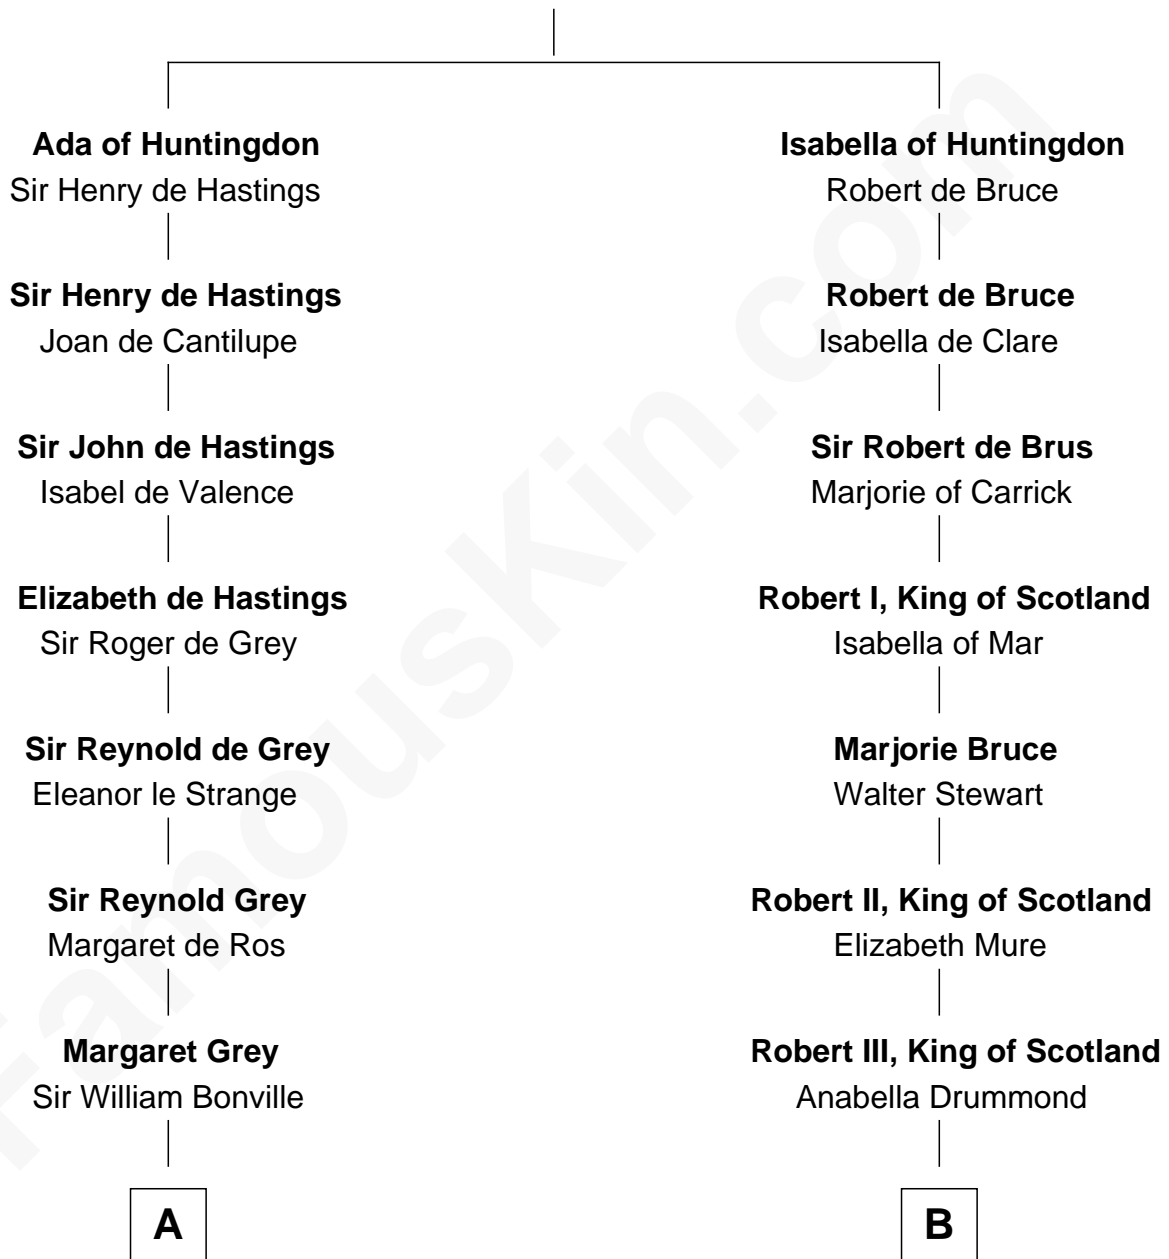

FamousKin.com

Relationship Chart of

Bathsheba (Ruggles) Spooner

First woman executed for murder in U.S. by non-British government

18th cousin 3 times removed of

Fitzhugh Lee

40th Governor of Virginia

David of Huntingdon

Maud of Chester

C

Timothy Dwight Ruggles

Bathsheba Bourne

Bathsheba (Ruggles) Spooner

First Woman Executed in U.S.

D

Anne Catherine Spotswood

Col. Bernard Moore

Anne Butler Moore

Charles Carter

Anne Hill Carter

Maj. Gen. Henry Lee

Sydney Smith Lee

Anna Maria Mason

Fitzhugh Lee