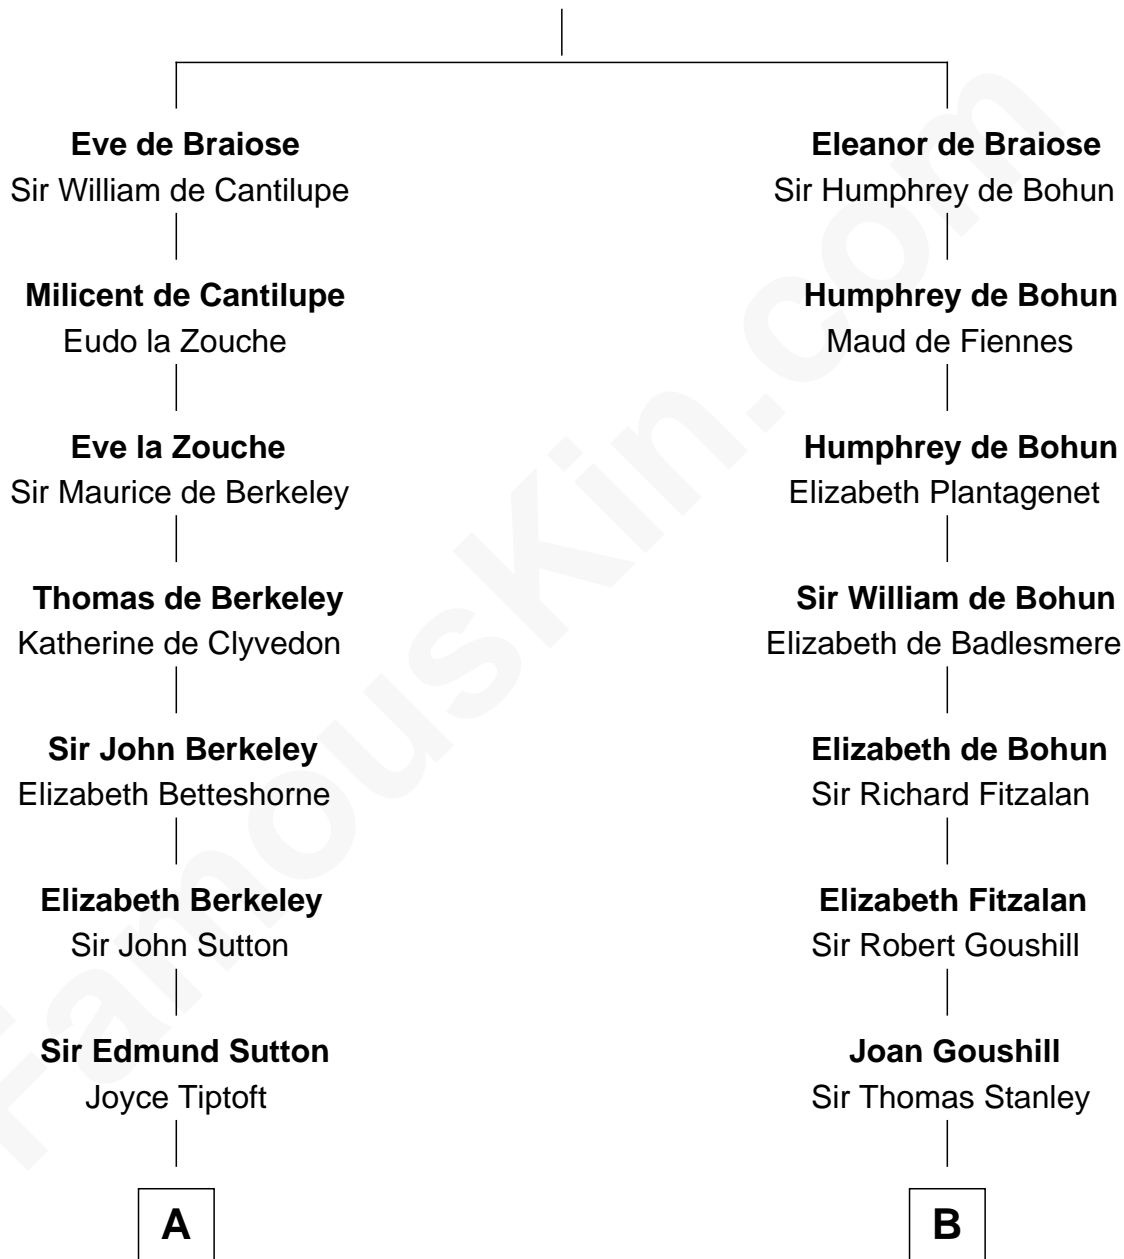

## Relationship Chart of Bathsheba (Ruggles) Spooner

*First woman executed for murder in U.S. by non-British government*

16th cousin 2 times removed of

**Edward Lloyd V**

*13th Governor of Maryland*

**William de Braiose**

Eva Marshal

C

Col. Edward Lloyd

Elizabeth Tayloe

Edward Lloyd V

*13th Governor of Maryland*

FamousKin.com