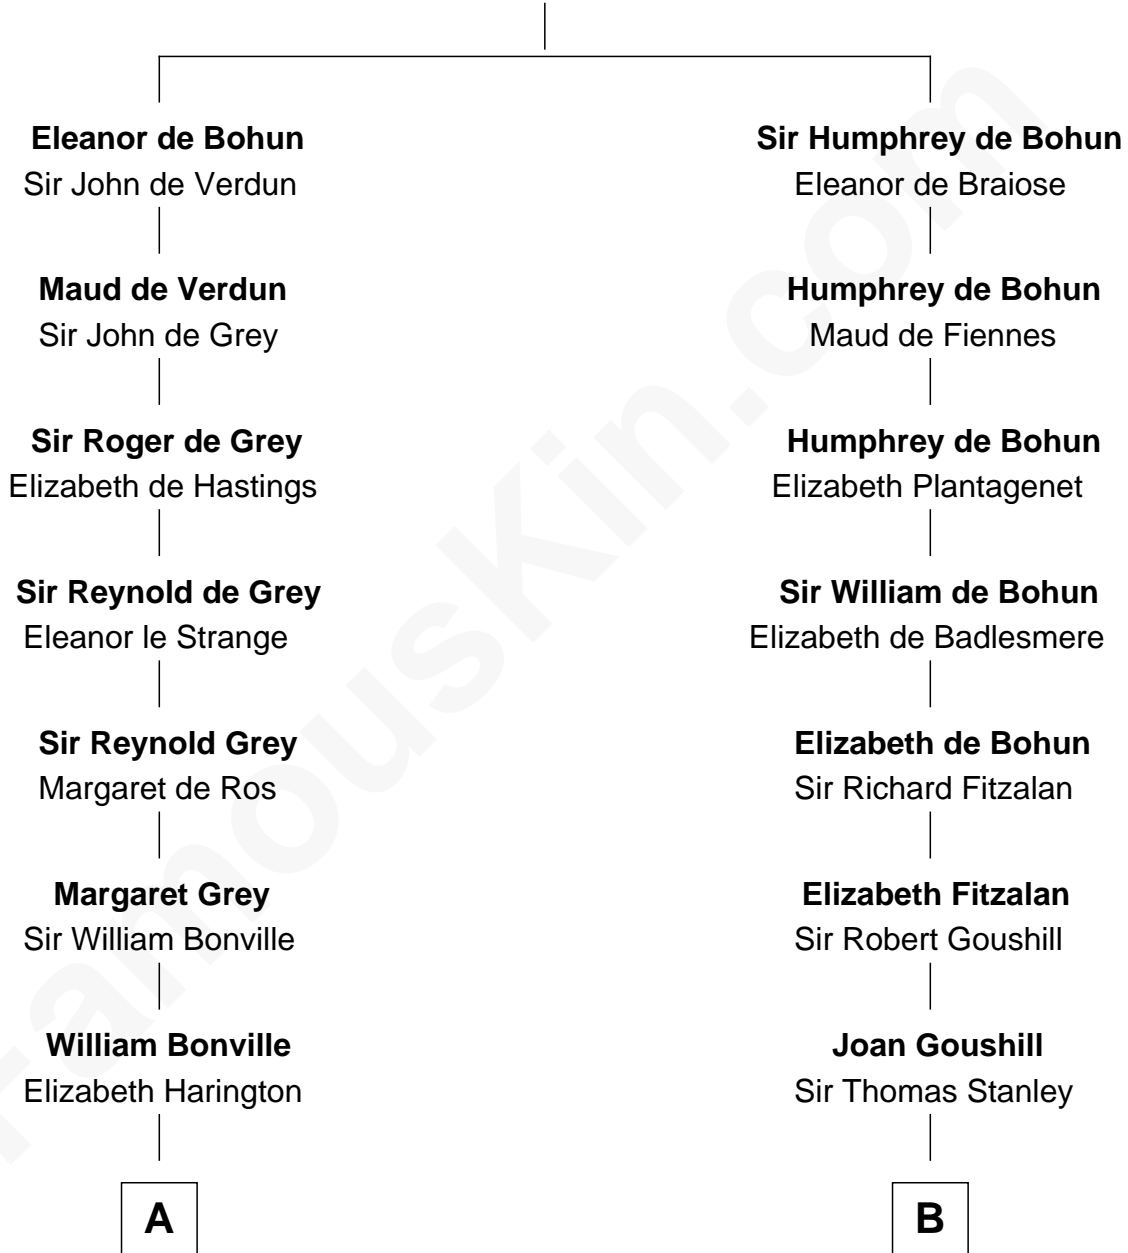

FamousKin.com

Relationship Chart of

Bathsheba (Ruggles) Spooner

First woman executed for murder in U.S. by non-British government

17th cousin 1 time removed of

Charles Goldsborough
16th Governor of Maryland

Sir Humphrey de Bohun
Maud of Eu

C

Anna Maria Tilghman
Charles Goldsborough

Charles Goldsborough
16th Governor of Maryland

FamousKin.com