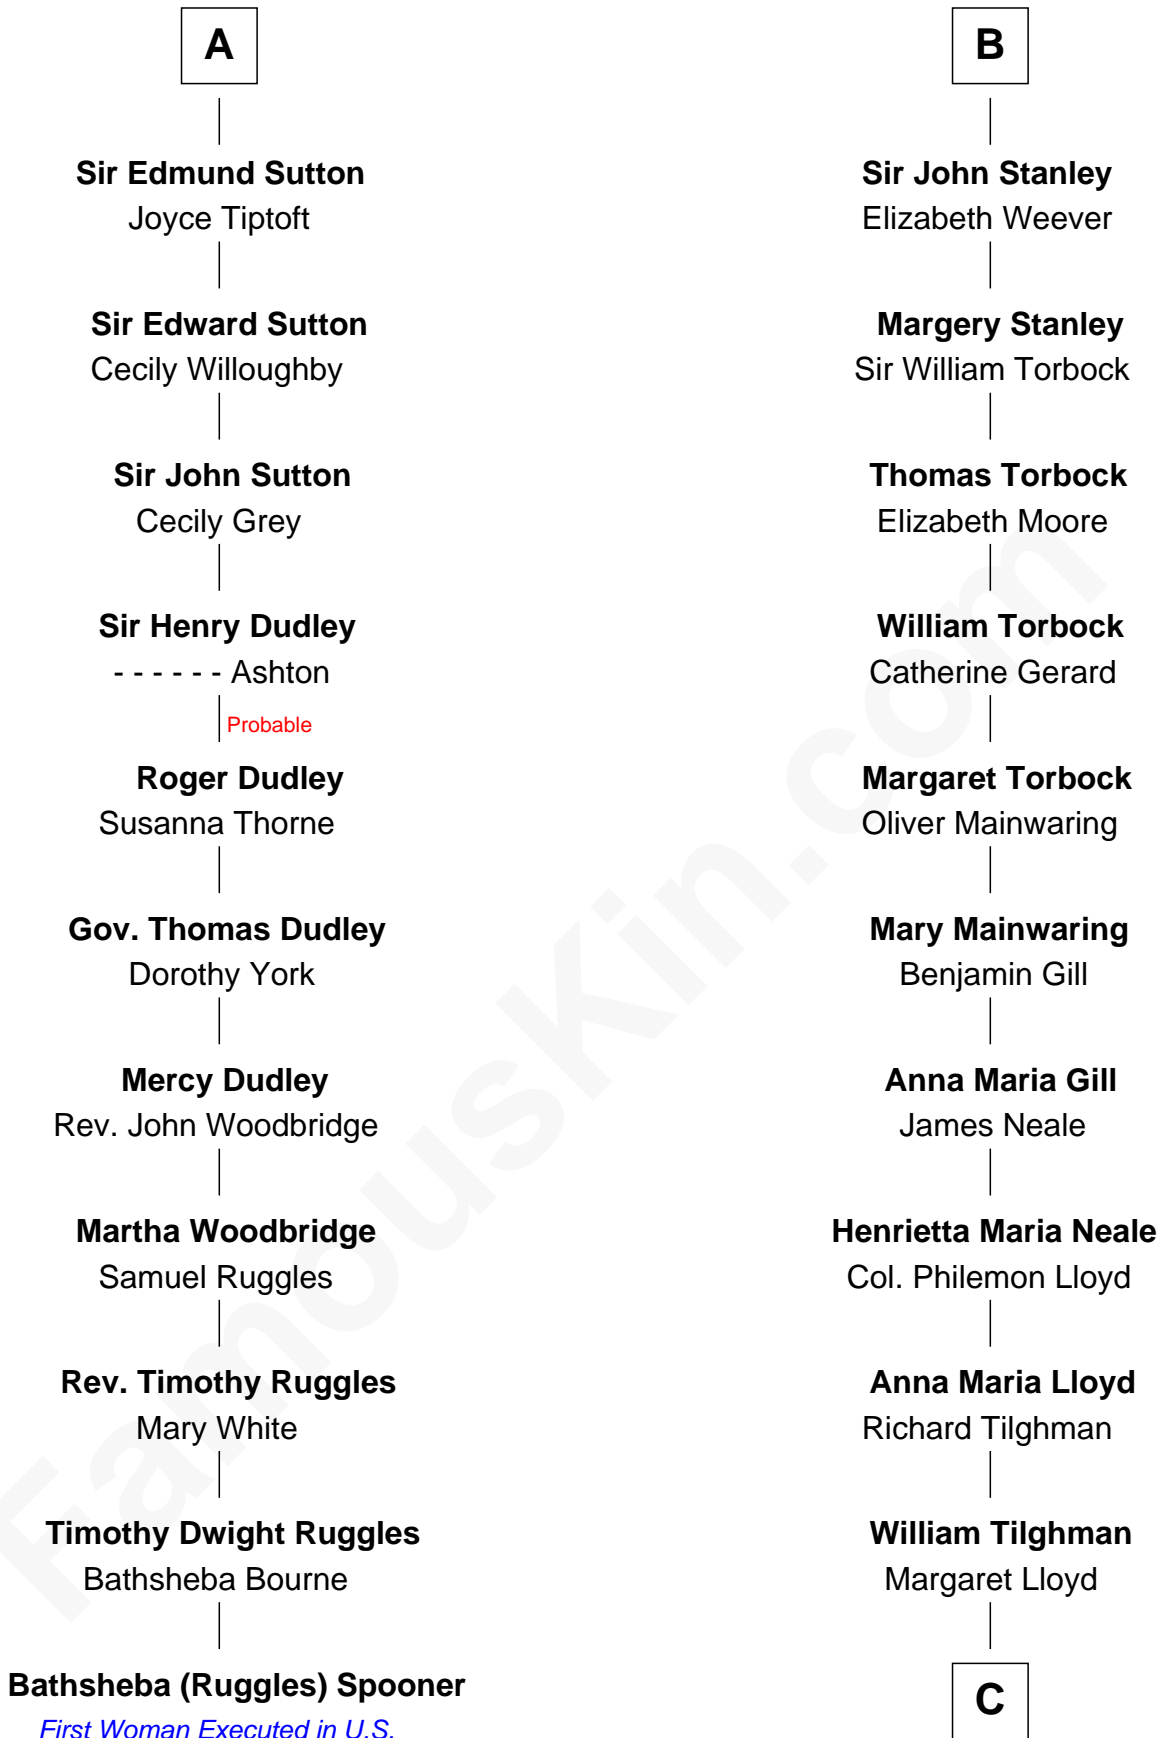

FamousKin.com

Relationship Chart of

Bathsheba (Ruggles) Spooner

First woman executed for murder in U.S. by non-British government

17th cousin 1 time removed of

Charles Goldsborough

16th Governor of Maryland

John, King of England

not married
----- De Warenne

with wife
Isabelle of Angoulême

C

Anna Maria Tilghman
Charles Goldsborough

Charles Goldsborough
16th Governor of Maryland

FamousKin.com