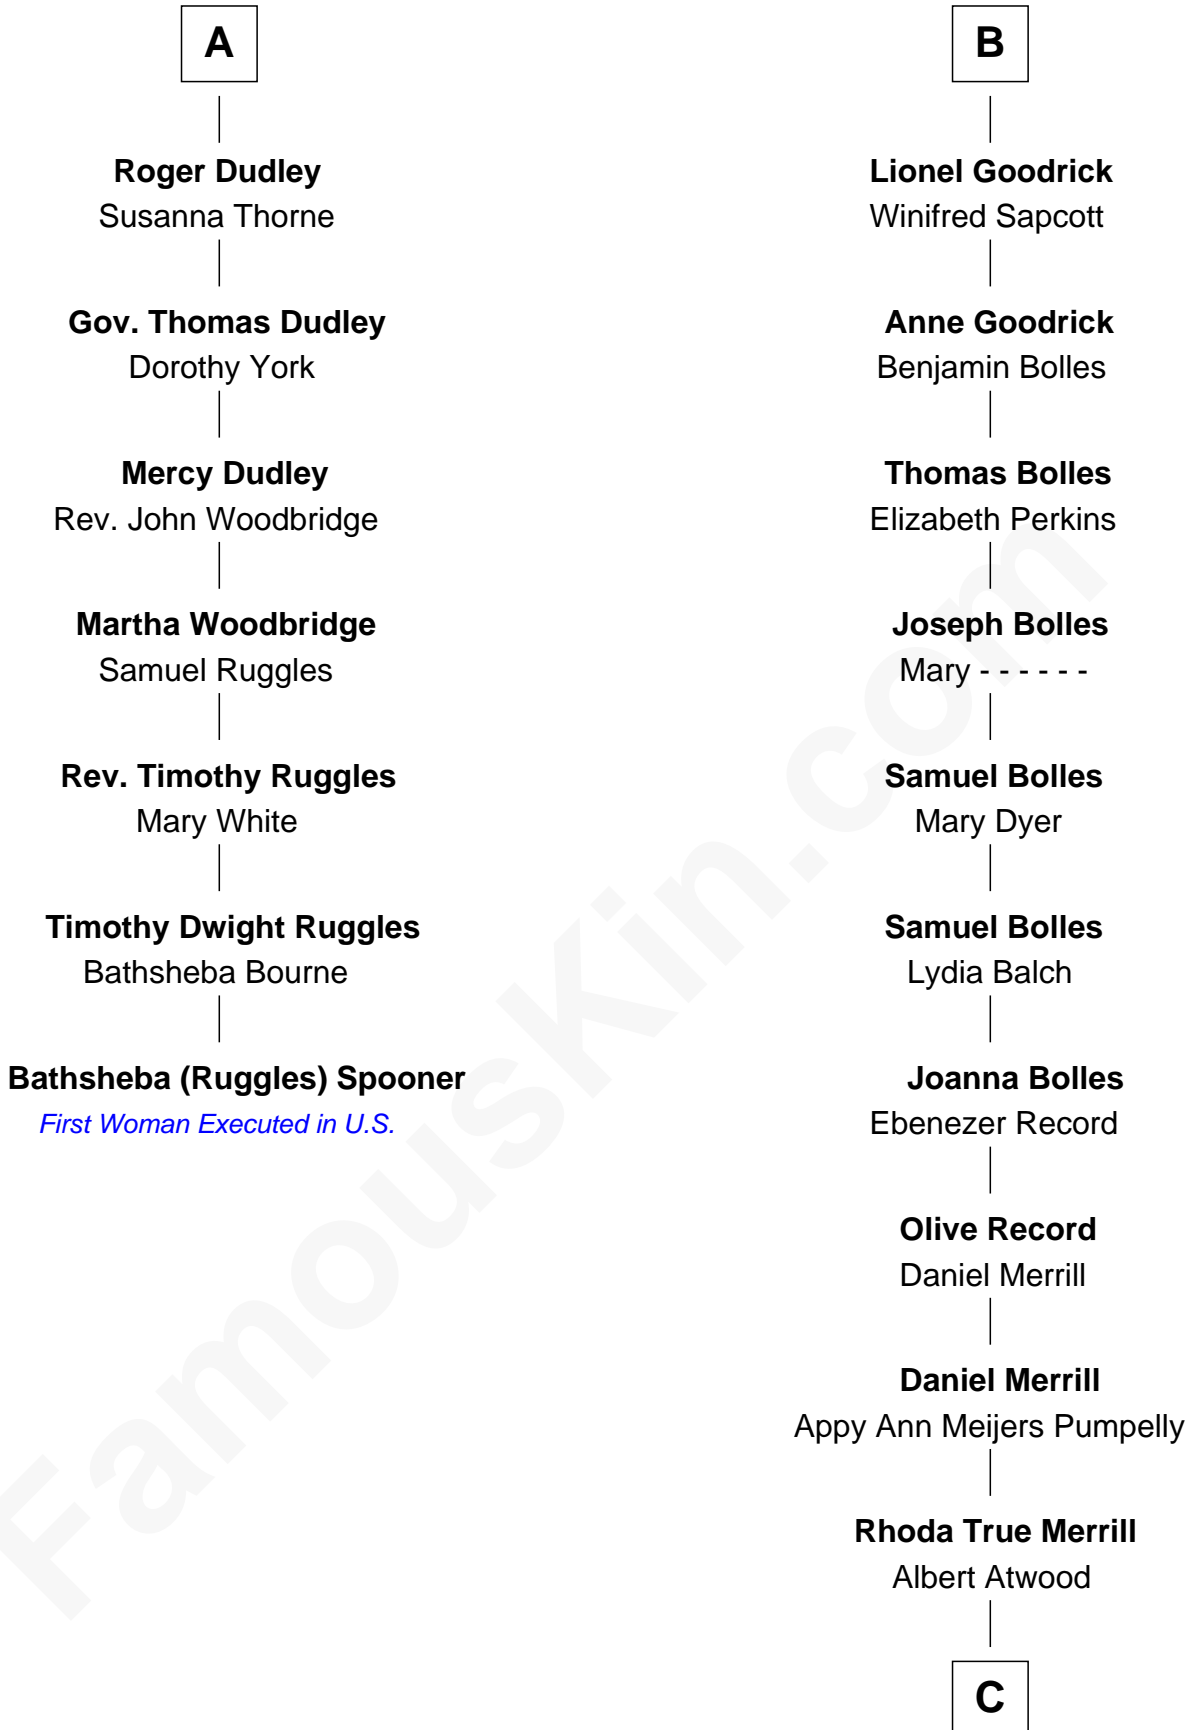

FamousKin.com

Relationship Chart of

Bathsheba (Ruggles) Spooner

First woman executed for murder in U.S. by non-British government

13th cousin 8 times removed of

Dave Cowens
NBA Hall of Famer

C

Thomas Albert Atwood

Priscilla Ann Kelly

Charles Albert Atwood

Mina Sylvia Cundiff

Stanley True Atwood

Dorothy Ann Ulrich

Ruth Ellen Atwood

John Joseph Cowens

Dave Cowens