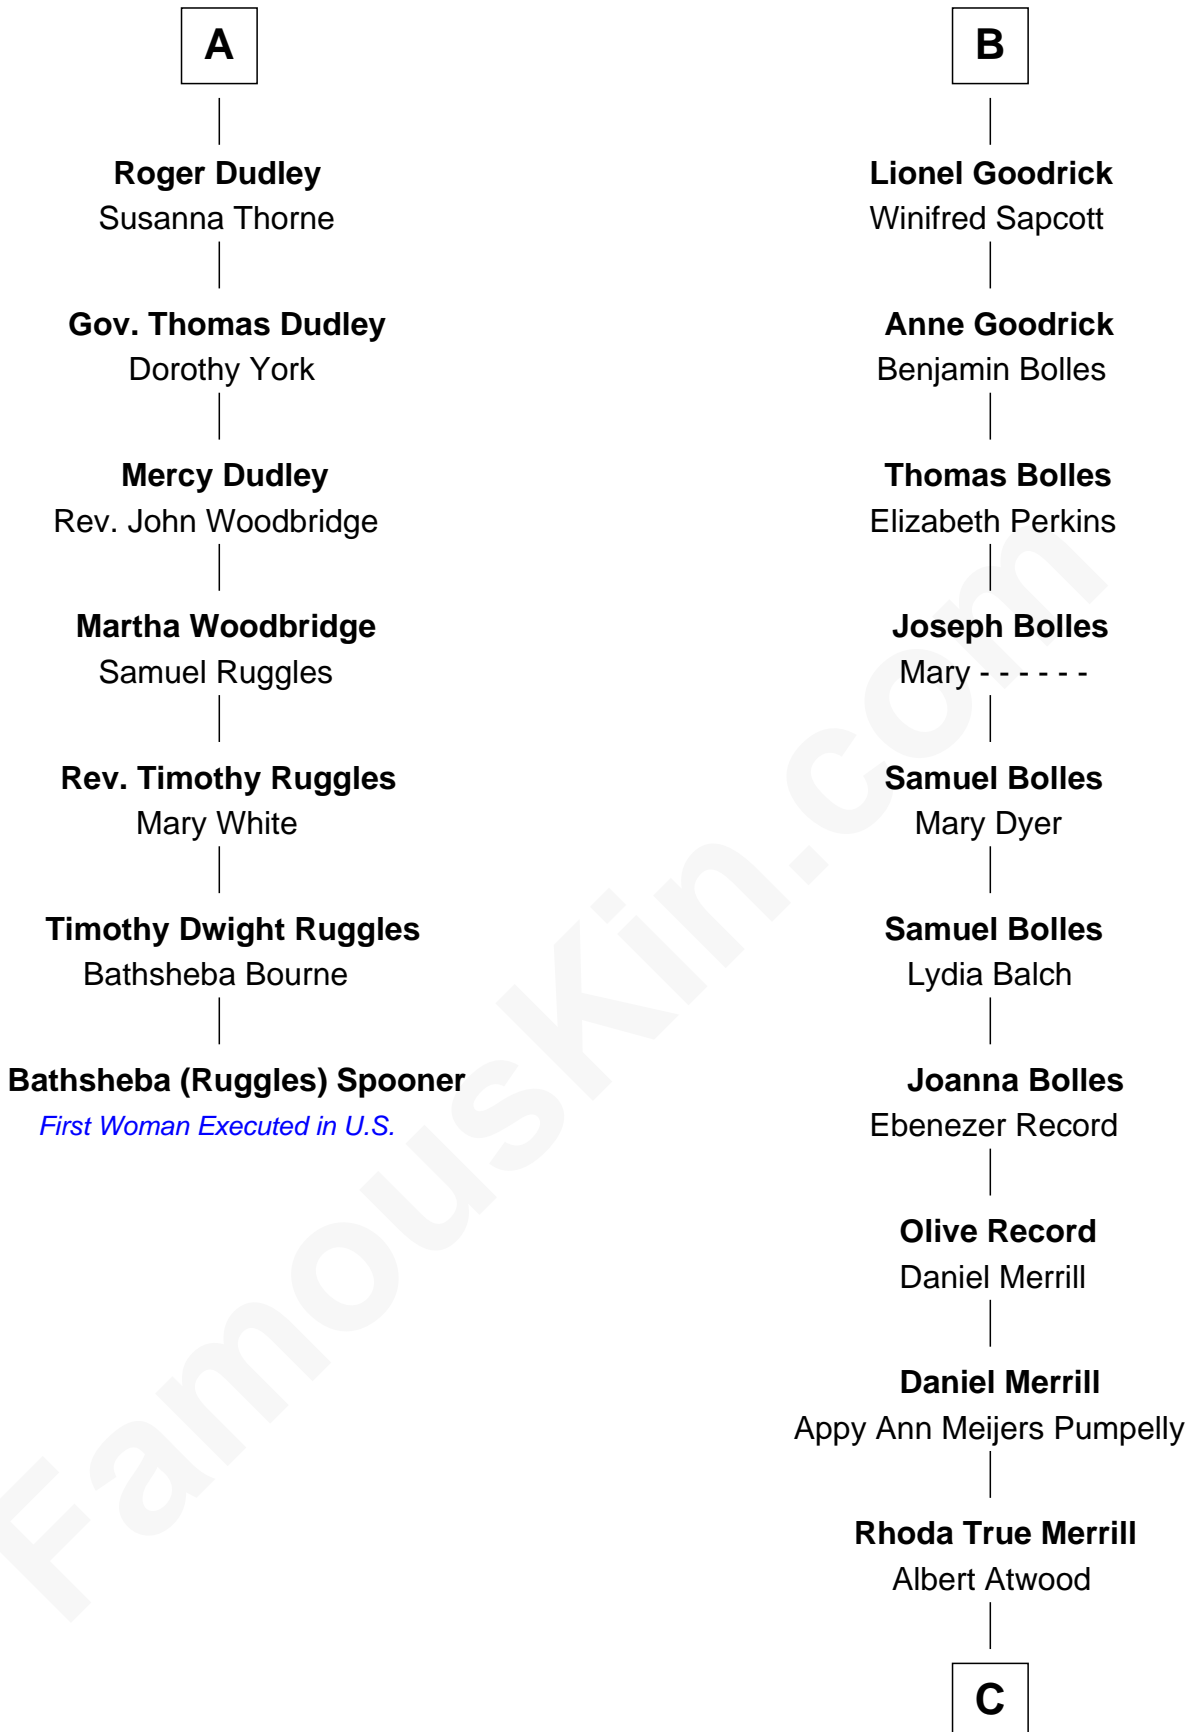

FamousKin.com

Relationship Chart of

Bathsheba (Ruggles) Spooner

First woman executed for murder in U.S. by non-British government

13th cousin 8 times removed of

Dave Cowens
NBA Hall of Famer

Sir Henry de Percy
Idoine de Clifford

C

Thomas Albert Atwood

Priscilla Ann Kelly

Charles Albert Atwood

Mina Sylvia Cundiff

Stanley True Atwood

Dorothy Ann Ulrich

Ruth Ellen Atwood