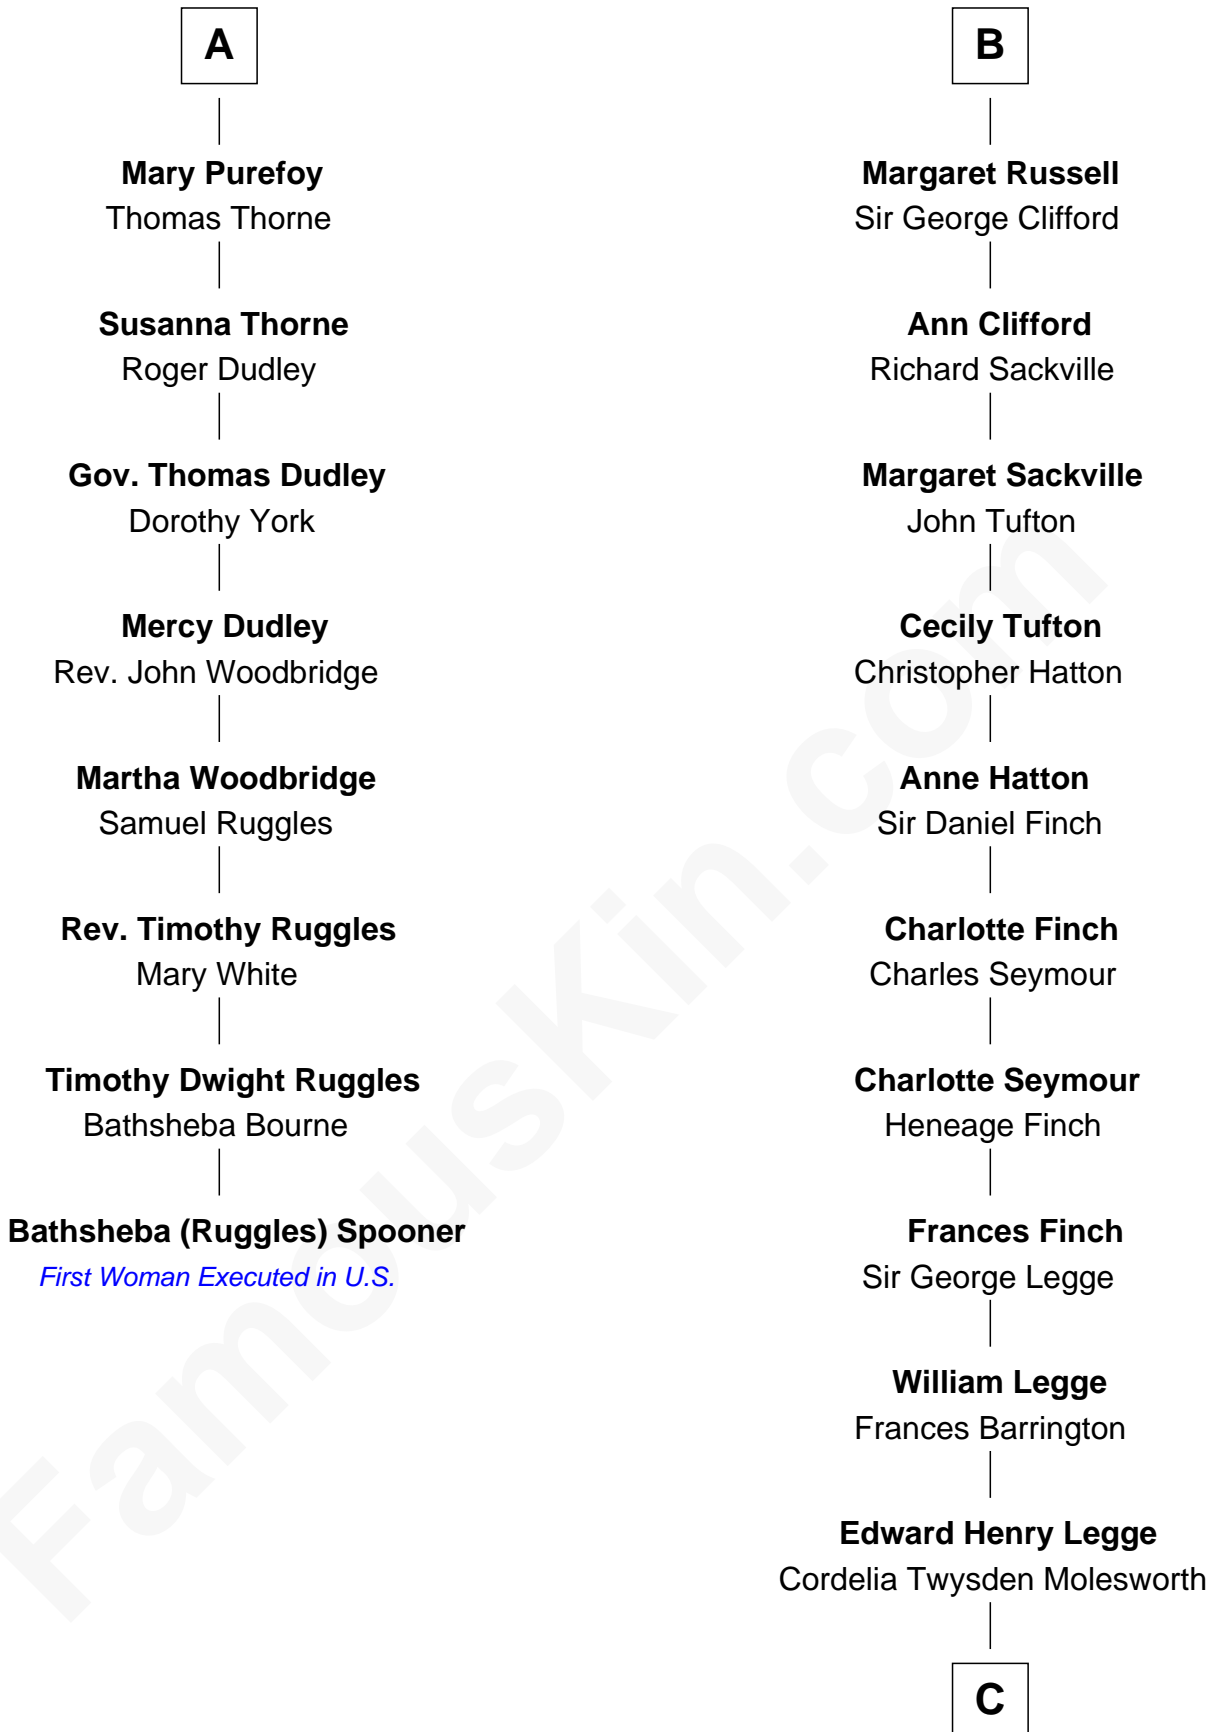

FamousKin.com

Relationship Chart of

Bathsheba (Ruggles) Spooner

First woman executed for murder in U.S. by non-British government

14th cousin 6 times removed of

Kit Harington

TV Actor - "Game of Thrones"

Sir John Howard

Alice de Bois

C

Lois Marjorie Legge
Ernest Wriothesley Denny

Lavender Cecilia Denny
John Charles Dundas Harington

Sir David Richard Harington
Deborah Jane Catesby

Kit Harington

TV Actor - "Game of Thrones"