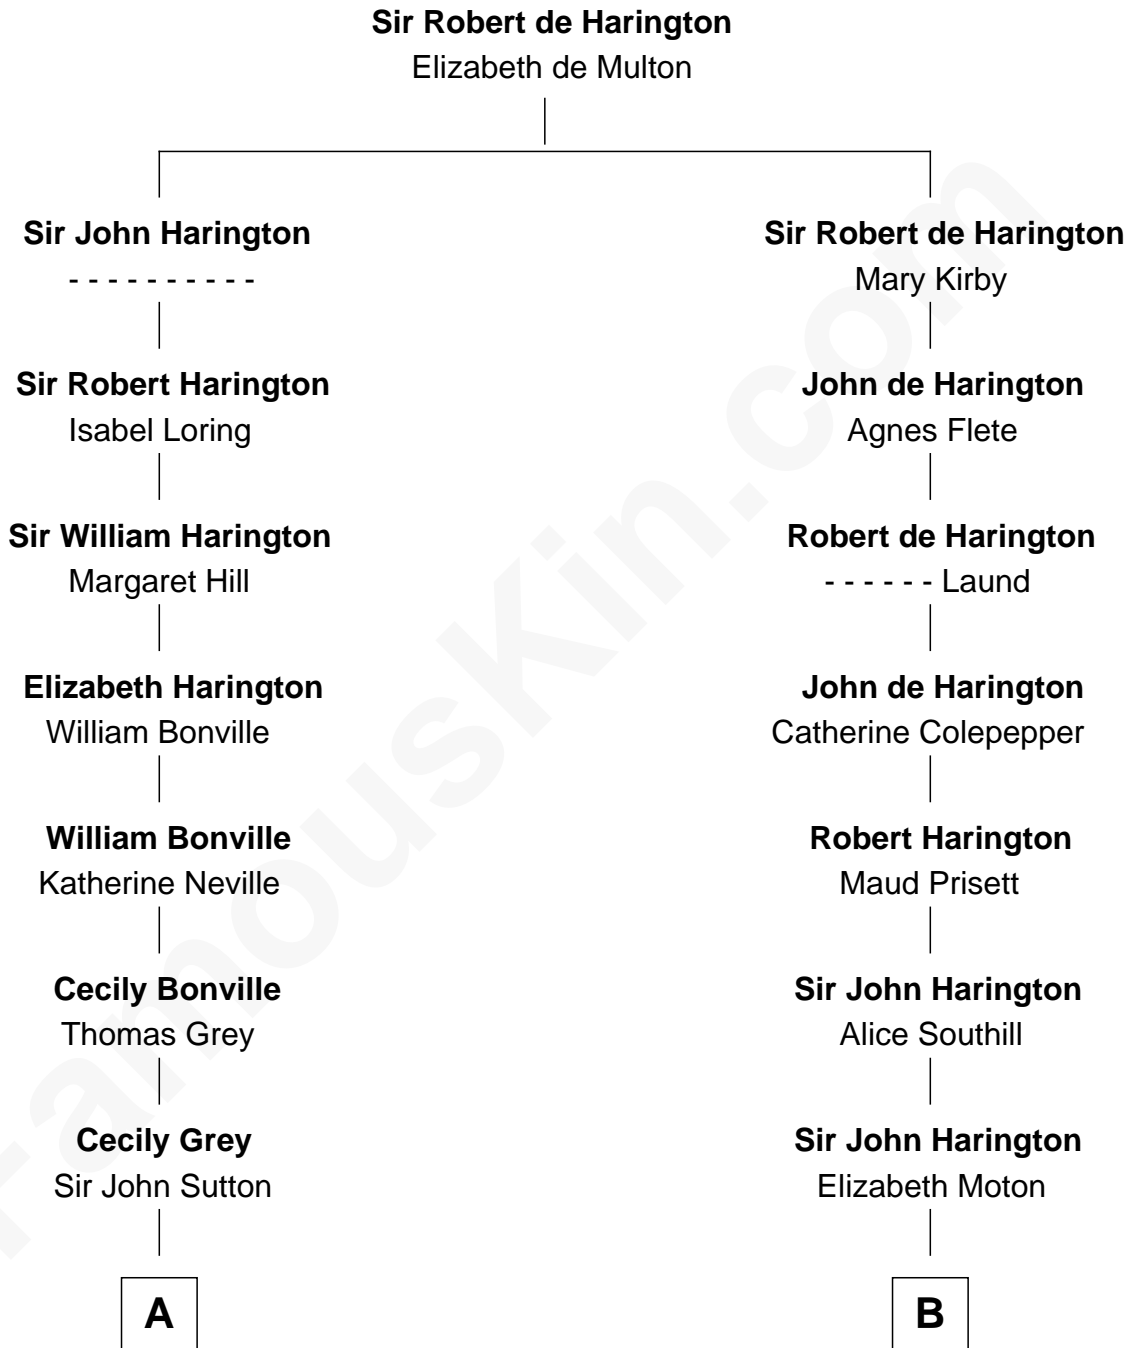

FamousKin.com

Relationship Chart of

Bathsheba (Ruggles) Spooner

First woman executed for murder in U.S. by non-British government

14th cousin 7 times removed of

Kit Harington

TV Actor - "Game of Thrones"

C

Sir Richard Harington

Francis Agnata Biscoe

Sir Richard Harington

Selina Louisa Grace Dundas

John Charles Dundas Harington

Lavender Cecilia Denny

Sir David Richard Harington

Deborah Jane Catesby

Kit Harington

TV Actor - "Game of Thrones"