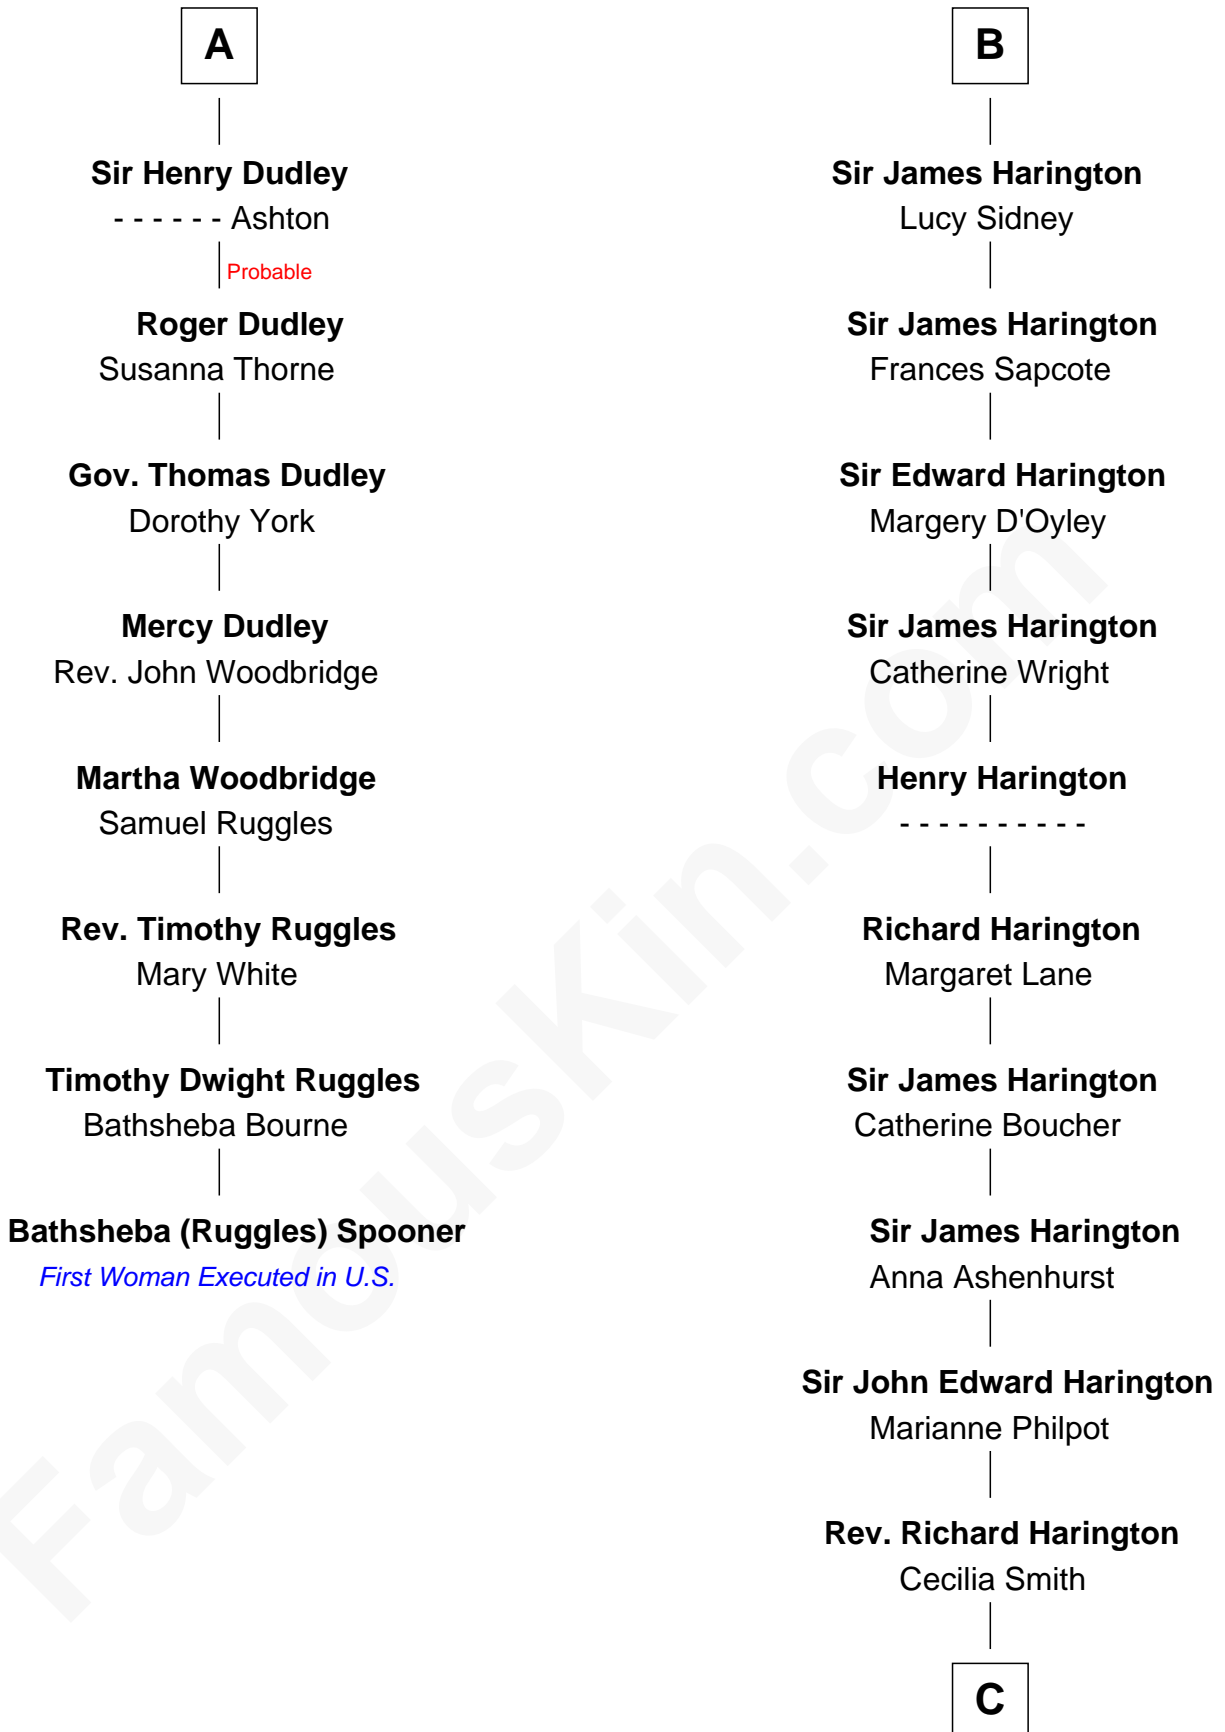

FamousKin.com

Relationship Chart of

Bathsheba (Ruggles) Spooner

First woman executed for murder in U.S. by non-British government

14th cousin 7 times removed of

Kit Harington

TV Actor - "Game of Thrones"

C

Sir Richard Harington

Francis Agnata Biscoe

Sir Richard Harington

Selina Louisa Grace Dundas

John Charles Dundas Harington

Lavender Cecilia Denny

Sir David Richard Harington

Deborah Jane Catesby