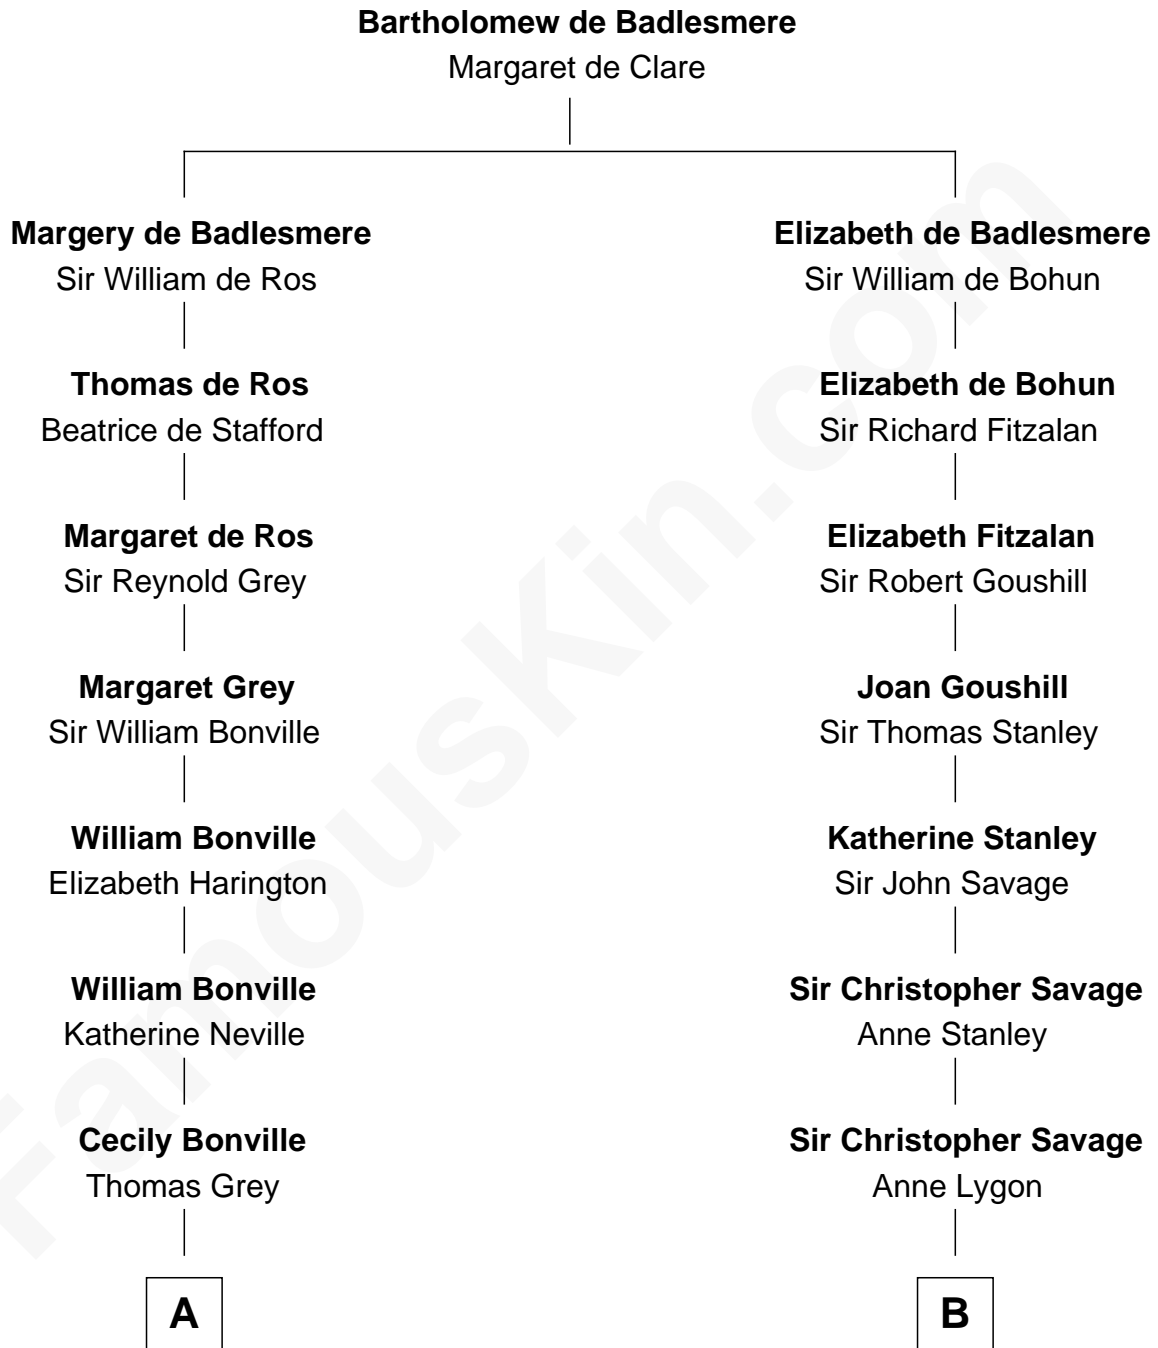

# FamousKin.com

## Relationship Chart of

### Bathsheba (Ruggles) Spooner

*First woman executed for murder in U.S. by non-British government*

15th cousin 5 times removed of

**William H. Macy**  
TV and Movie Actor

**C**

—  
**Horace Benjamin Everitt**