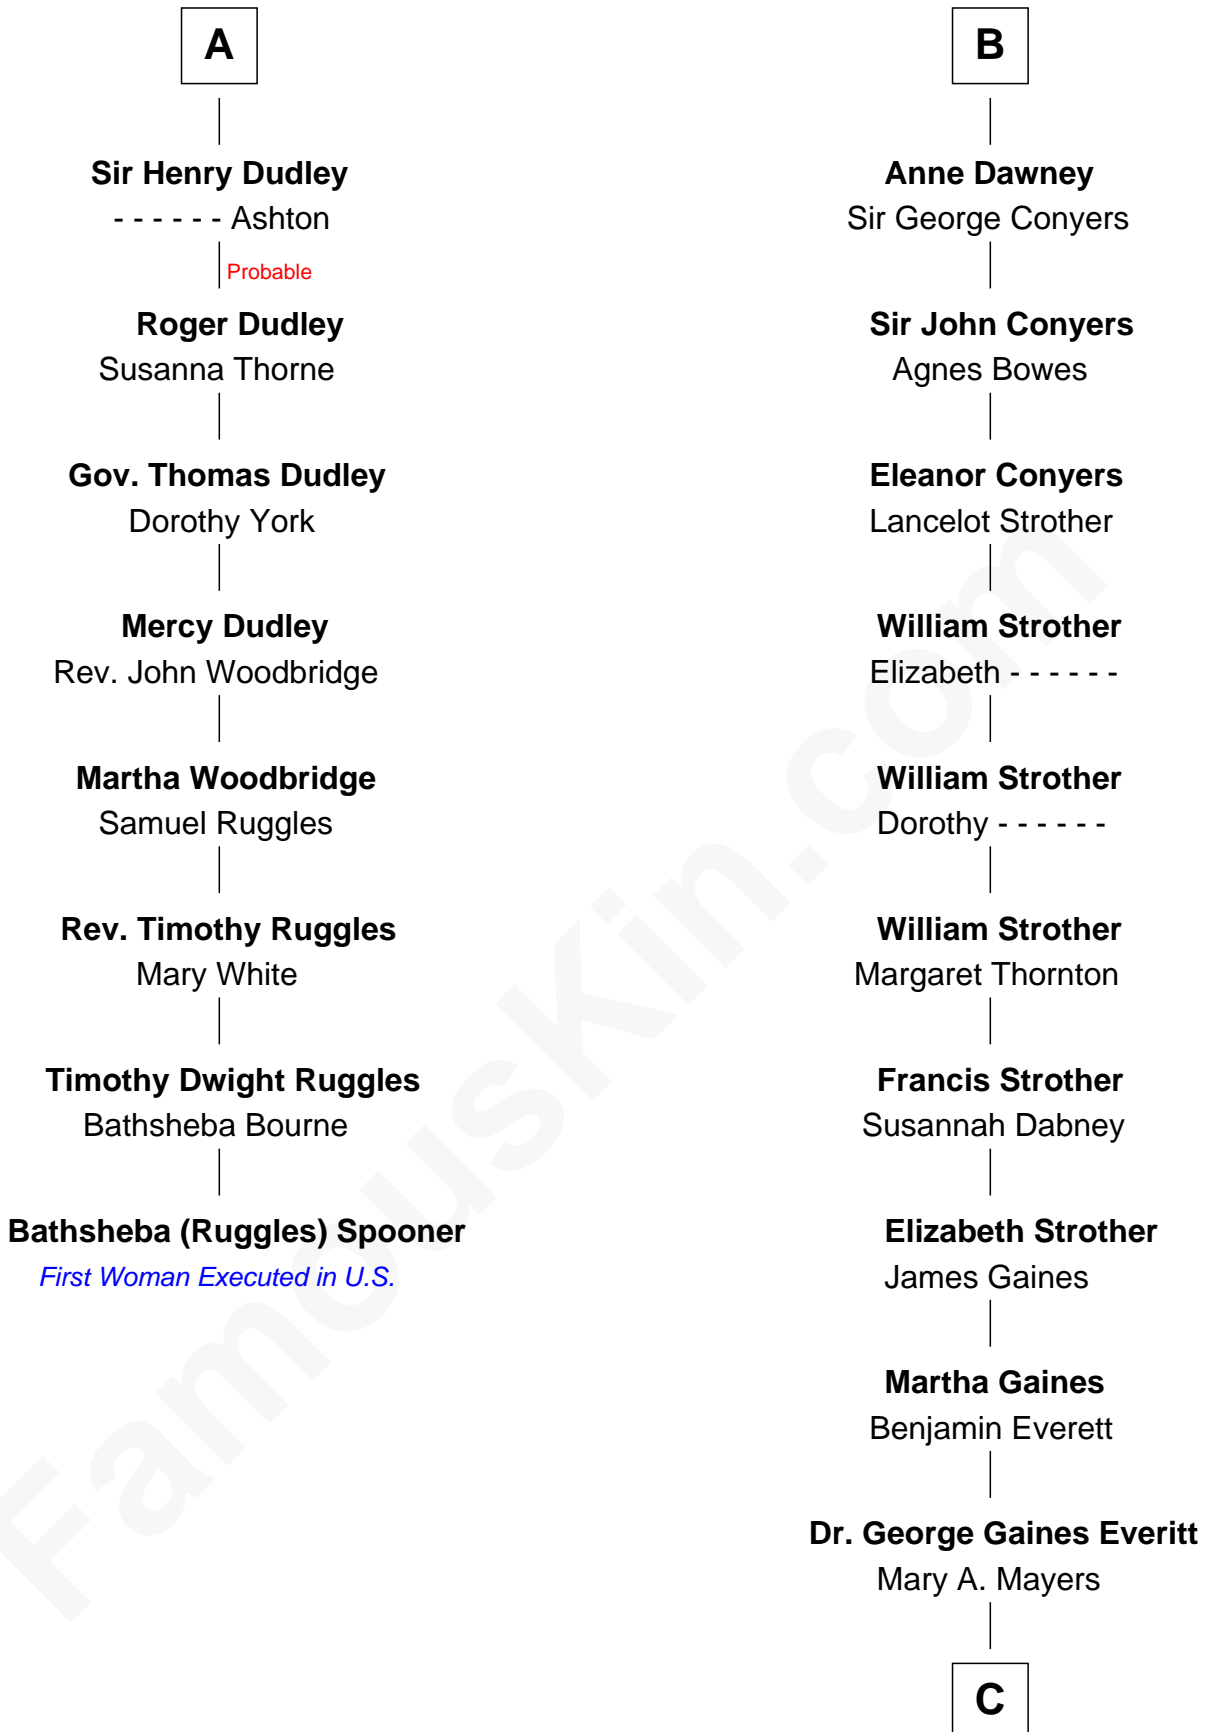

FamousKin.com

Relationship Chart of

Bathsheba (Ruggles) Spooner

First woman executed for murder in U.S. by non-British government

14th cousin 6 times removed of

William H. Macy
TV and Movie Actor

C

—
Horace Benjamin Everitt

Martha Leticia Roberts

—
Mary Lois Everitt

Clement Overstreet

—
Lois Elizabeth Overstreet

William Hall Macy

—
William H. Macy

TV and Movie Actor

FamousKin.com