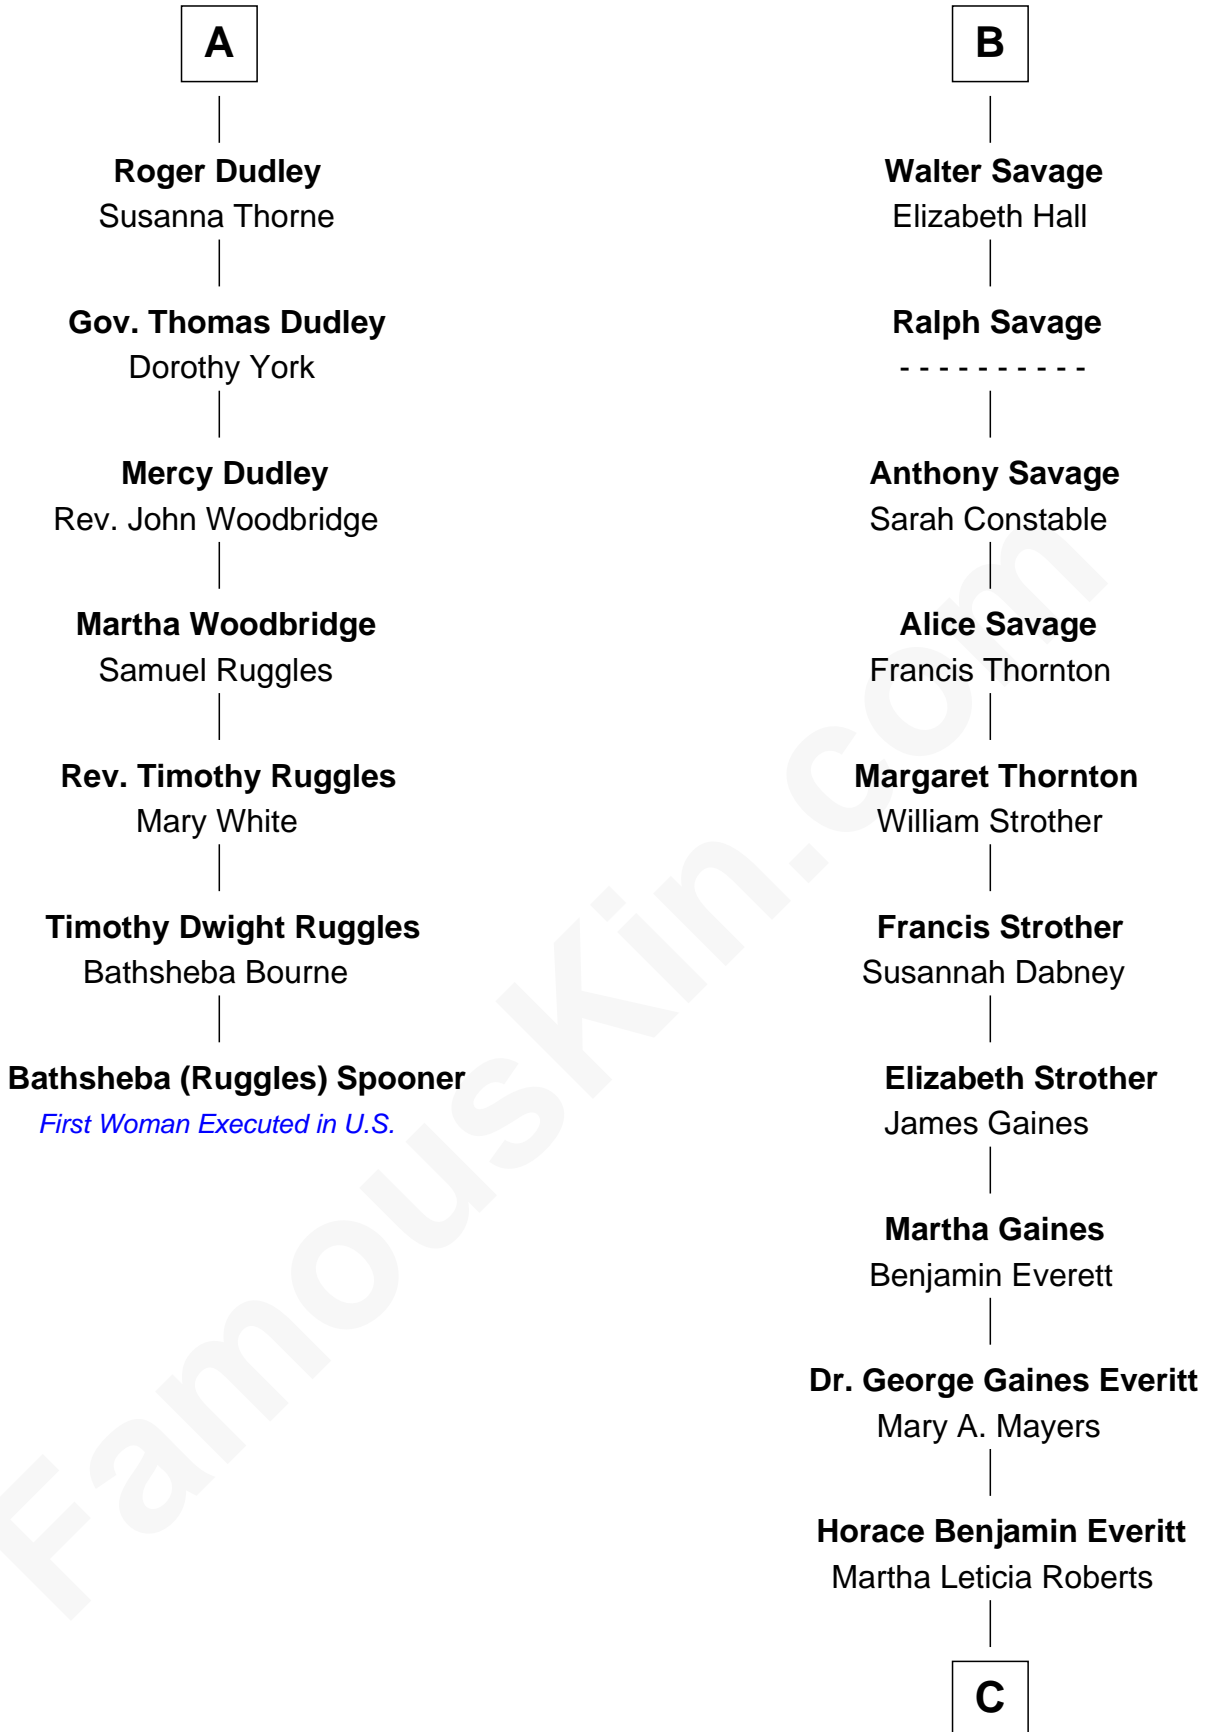

FamousKin.com

Relationship Chart of

Bathsheba (Ruggles) Spooner

First woman executed for murder in U.S. by non-British government

13th cousin 6 times removed of

William H. Macy
TV and Movie Actor

C

Mary Lois Everitt
Clement Overstreet

Lois Elizabeth Overstreet
William Hall Macy

William H. Macy
TV and Movie Actor

FamousKin.com