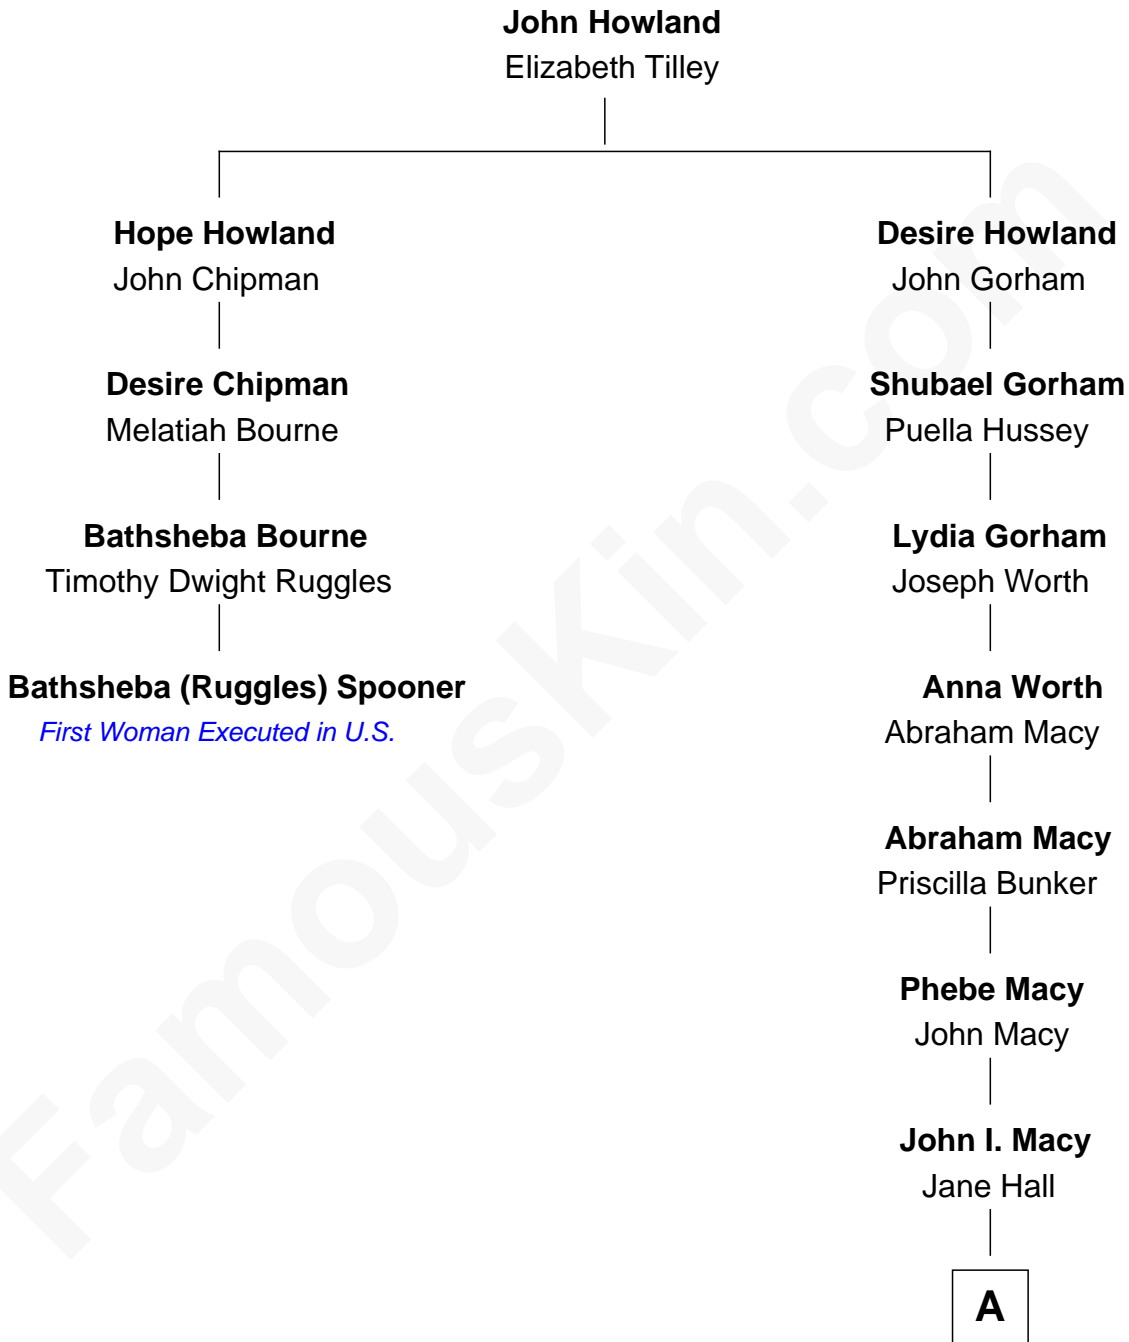

FamousKin.com

Relationship Chart of Bathsheba (Ruggles) Spooner

First woman executed for murder in U.S. by non-British government

3rd cousin 7 times removed of

William H. Macy
TV and Movie Actor

A

—
William Henry Macy

Emily de la Montagnie

—
Albert Hall Macy

Elizabeth C. Somerville

—
William Hall Macy

Lois Elizabeth Overstreet

—
William H. Macy

TV and Movie Actor