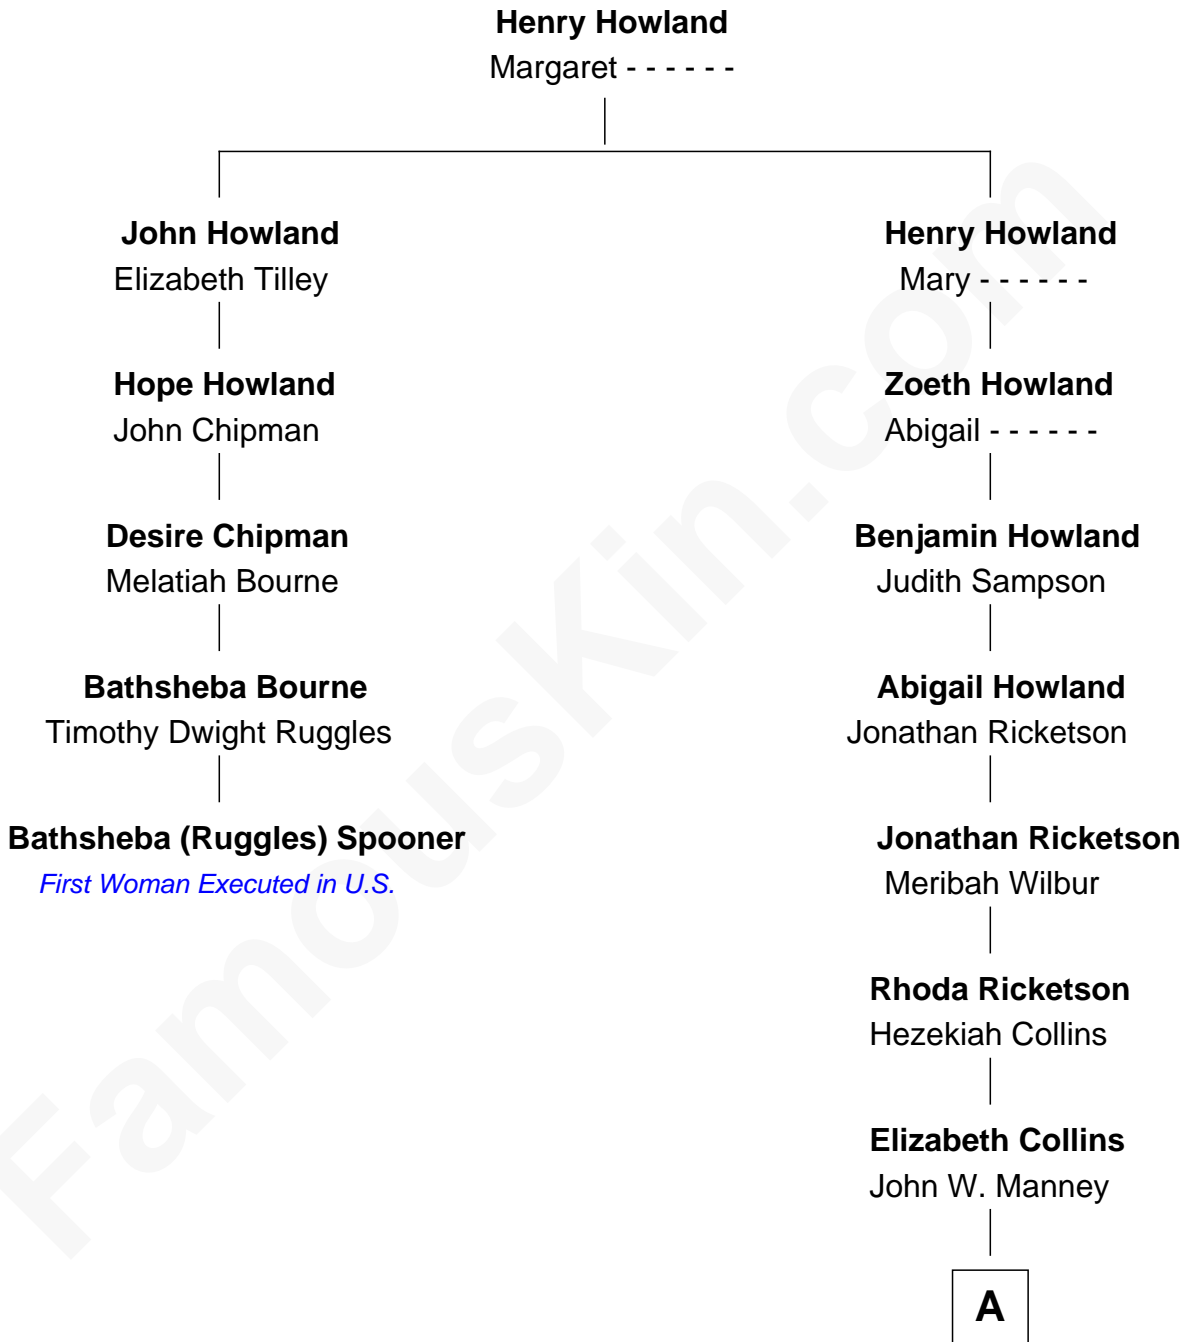

## Relationship Chart of Bathsheba (Ruggles) Spooner

*First woman executed for murder in U.S. by non-British government*

4th cousin 7 times removed of

**Gerald Ford**

*38th U.S. President*

**A**

|  
**Elida Vanderburgh Manney**

John Varnum Ayer

|  
**George Manney Ayer**

Amy Gridley Butler

|  
**Adele Augusta Ayer**

Levi Addison Gardner

|  
**Dorothy Ayer Gardner**

Leslie Lynch King

|  
**Gerald Ford**

*38th U.S. President*