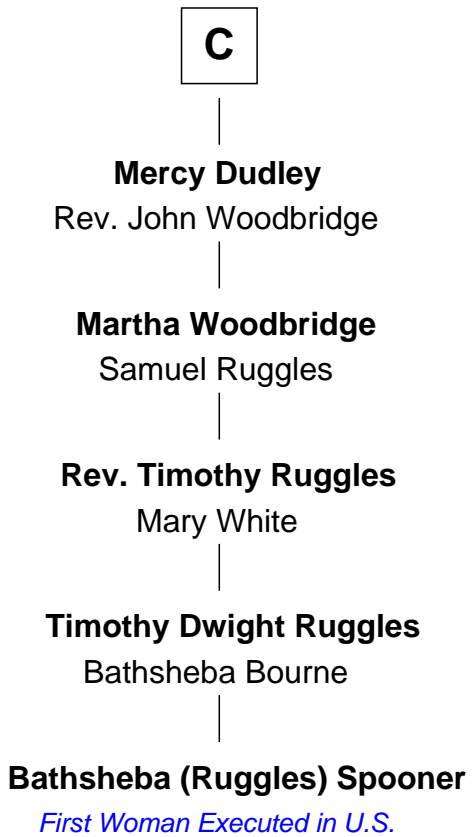

FamousKin.com

Relationship Chart of

Bathsheba (Ruggles) Spooner

First woman executed for murder in U.S. by non-British government

16th cousin 5 times removed of

Robert Catesby

Leader of Gunpowder Plot

Hugh, Count of Rethel
Milicent de Montlhery

Elizabeth of Namur

Milicent of Rethel

Richard de Camville

William de Camville

Auberée de Marmion

William de Camville

Iseuda - - - - -

Thomas de Camville

Agnes - - - - -

Felicia de Camville

Philip Durvassal

Thomas Durvassal

Margery - - - - -

B

FamousKin.com