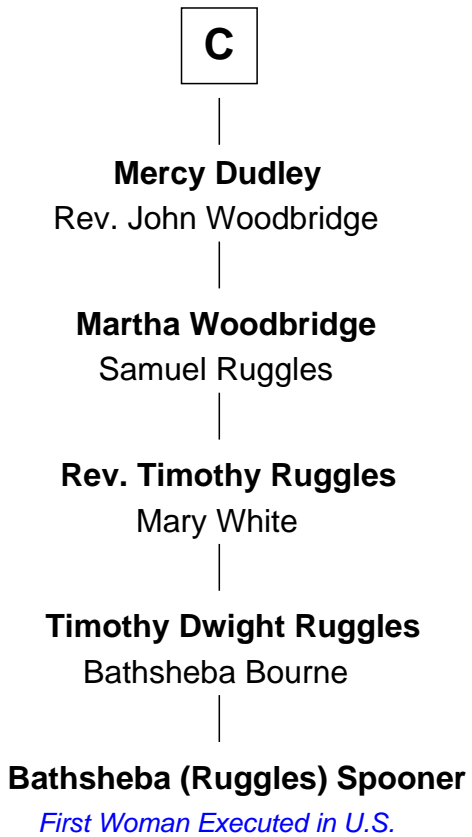

FamousKin.com

Relationship Chart of

Bathsheba (Ruggles) Spooner

First woman executed for murder in U.S. by non-British government

17th cousin 4 times removed of

Robert Catesby

Leader of Gunpowder Plot

Norman Ranulf

FamousKin.com