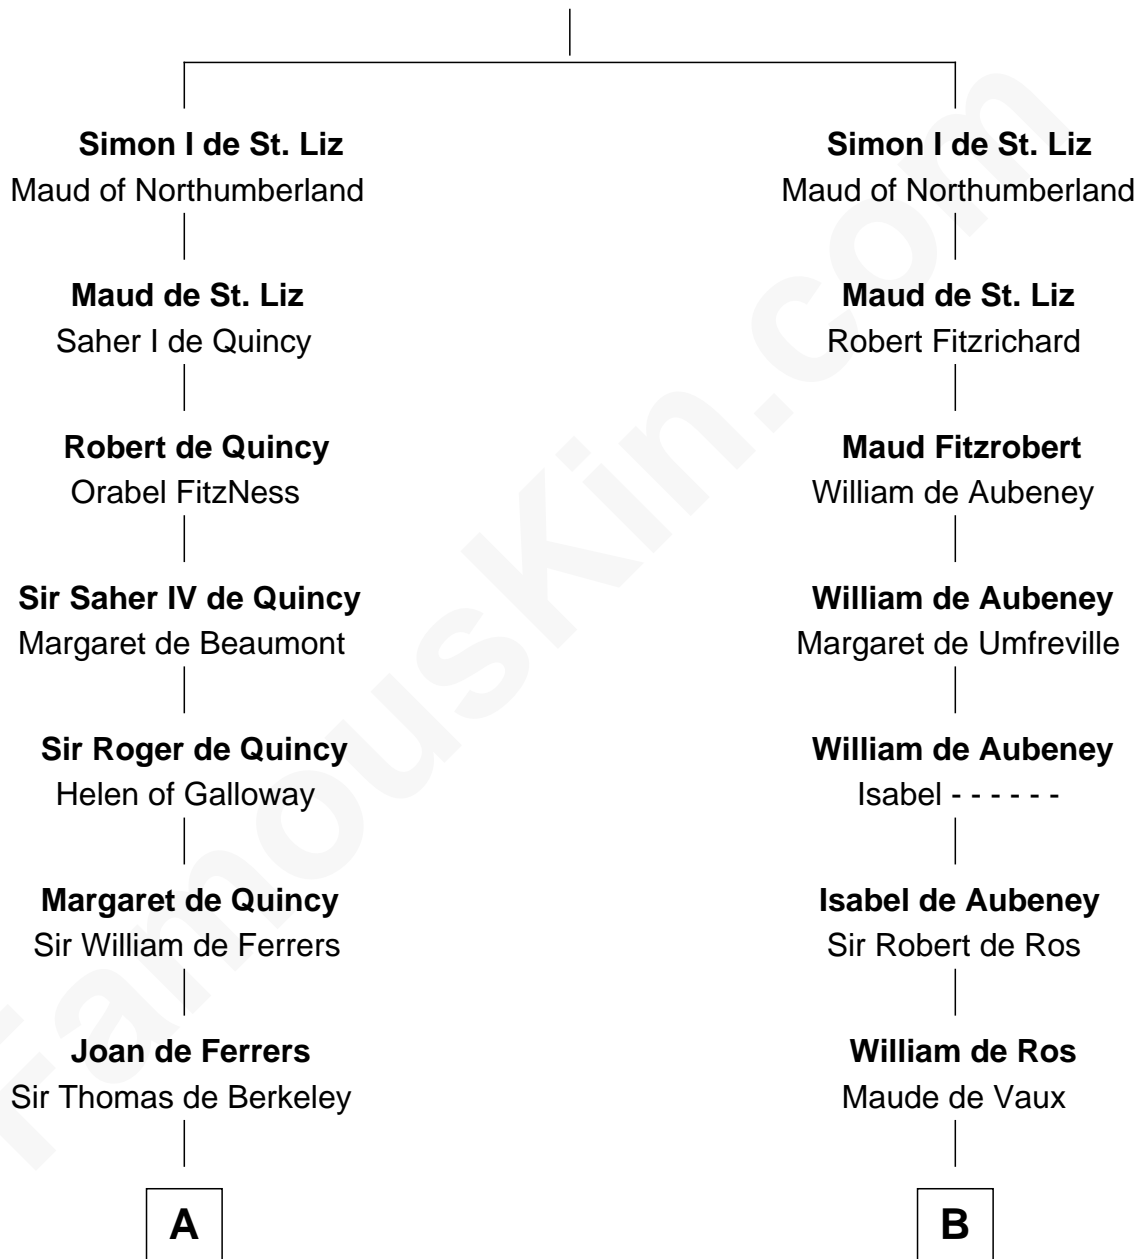

FamousKin.com

Relationship Chart of

Bathsheba (Ruggles) Spooner

First woman executed for murder in U.S. by non-British government

17th cousin 4 times removed of

Robert Catesby

Leader of Gunpowder Plot

Norman Ranulf

FamousKin.com