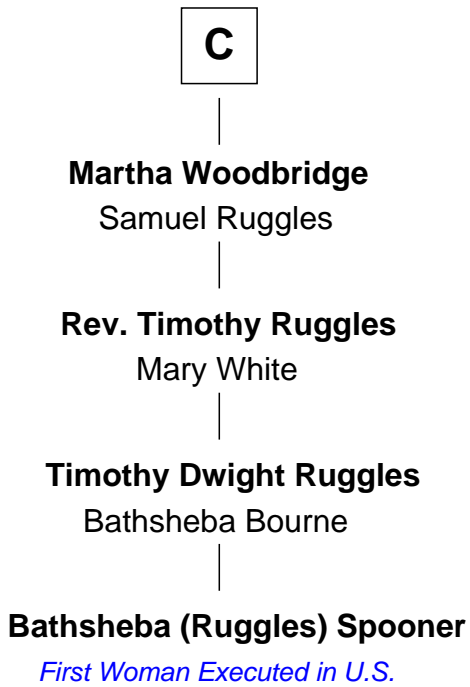

FamousKin.com

Relationship Chart of Bathsheba (Ruggles) Spooner

First woman executed for murder in U.S. by non-British government

17th cousin 3 times removed of

Robert Catesby

Leader of Gunpowder Plot

FamousKin.com