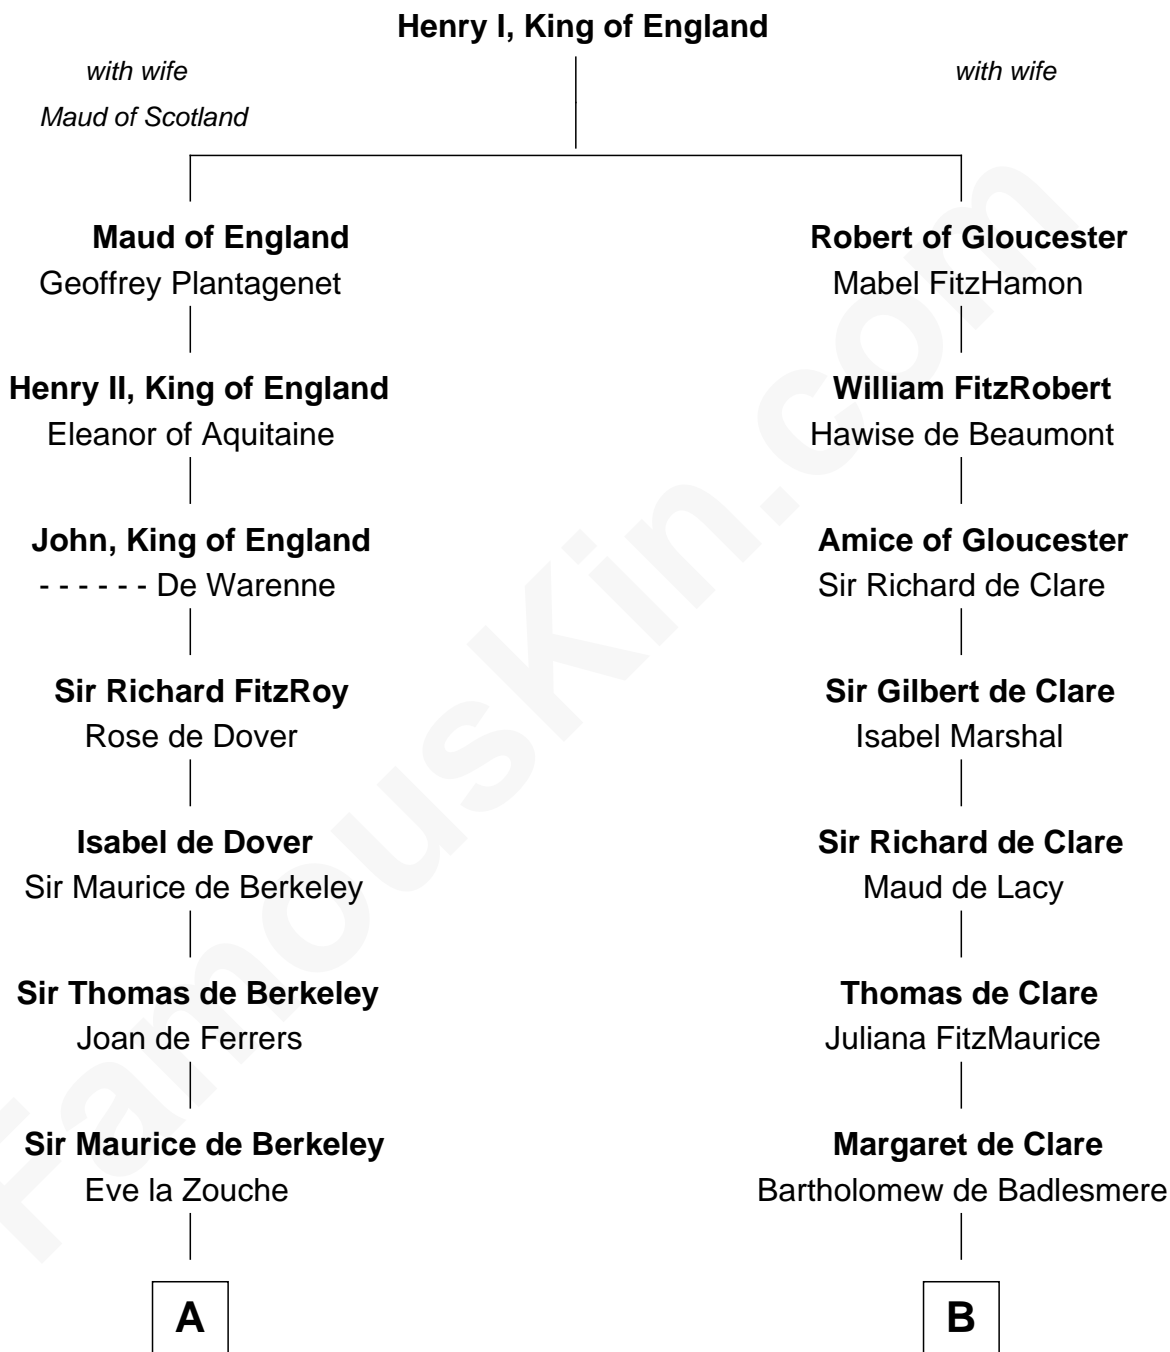

FamousKin.com

Relationship Chart of Bathsheba (Ruggles) Spooner

First woman executed for murder in U.S. by non-British government

17th cousin 3 times removed of

Robert Catesby

Leader of Gunpowder Plot

FamousKin.com