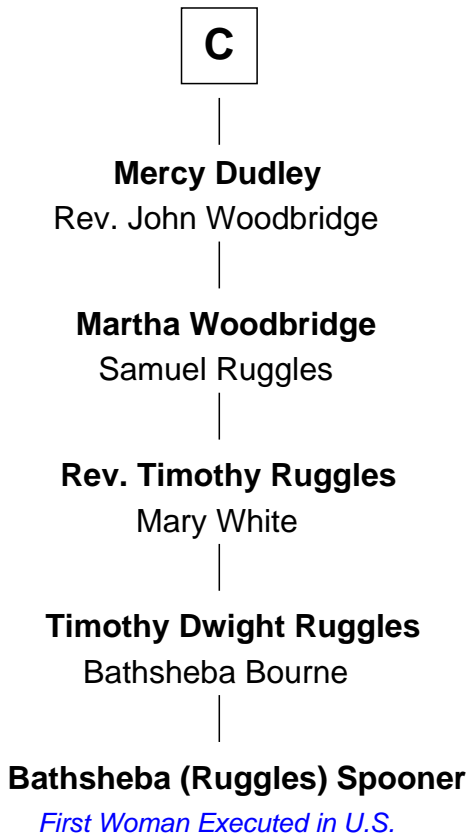

FamousKin.com

Relationship Chart of

Bathsheba (Ruggles) Spooner

First woman executed for murder in U.S. by non-British government

17th cousin 4 times removed of

Robert Catesby

Leader of Gunpowder Plot

Malcolm III of Scotland

St. Margaret of Scotland

Maud of Scotland
Henry I, King of England

Maud of England
Geoffrey Plantagenet

Henry II, King of England
Eleanor of Aquitaine

John, King of England
----- De Warenne

Sir Richard FitzRoy
Rose de Dover

Isabel de Dover
Sir Maurice de Berkeley

Sir Thomas de Berkeley
Joan de Ferrers

A

David I, King of Scotland
Maud of Northumberland

Henry of Huntingdon
Ada de Warenne

William I, King of Scotland
----- Avenal

Isabel of Scotland
Robert de Ros

Sir William de Ros
Lucy FitzPiers

Sir Robert de Ros
Isabel de Aubeney

William de Ros
Maude de Vaux

B

FamousKin.com